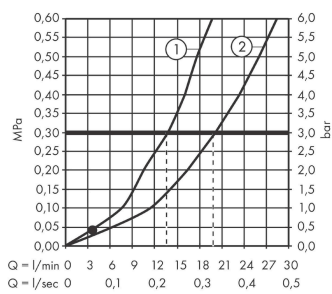

AXOR Citterio
Single lever bath mixer floor-standing with lever handle
 Finish: **Chrome** Article Number: **39440000**

product features

- consists of: single lever bath mixer floor standing, baton hand shower, shower hose, shower holder
- 2 functions
- projection: 200 mm
- spray type mixer: normal spray
- spray type hand shower: Rain, Mono
- maximum flow rate at 3 bar: 20 l/min
- flow rate for bath spout at 3 bar: 20 l/min
- flow rate of hand shower at 3 bar: 13,5 l/min
- Ceramic cartridge
- diverter with automatic resetting
- protected against backflow, according to DIN EN 1717
- connection dimension: DN15
- connection type: basic set
- deck mounted
- min. operating pressure: 1 bar
- max. operating pressure: 10 bar
- WRAS 2306021
- WRAS 2306021 - Approval letter 2306021

Article Details

Price excl. VAT 1.933,33 £

Technology

AXOR Citterio
Single lever bath mixer floor-standing with lever handle
 Finish: **Chrome** Article Number: **39440000**

Product image

Scale drawing

Flowchart