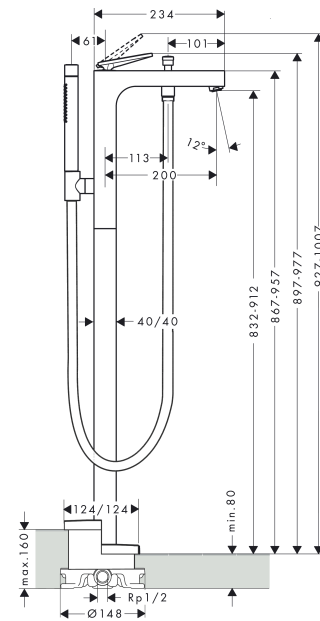

Scale drawing