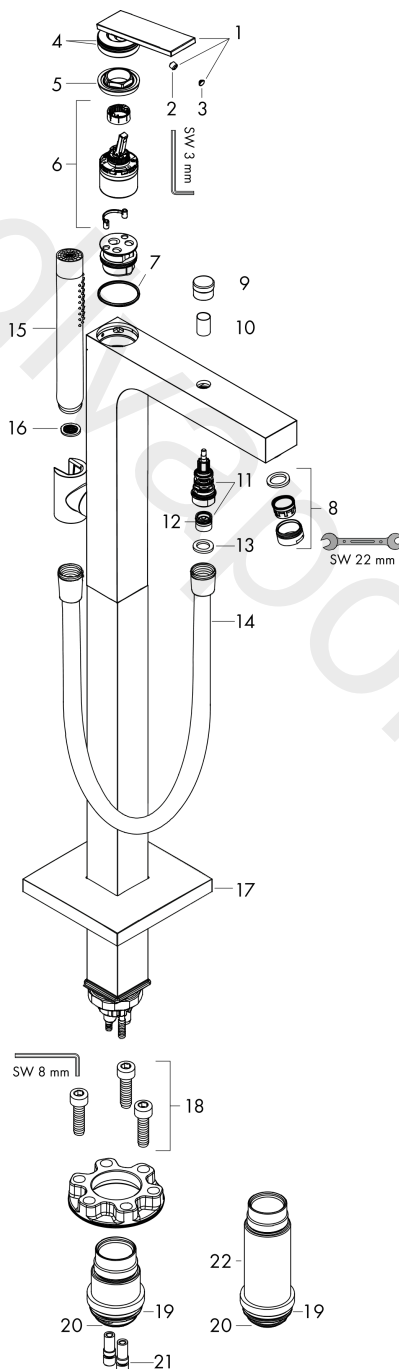

AXOR Citterio
Single lever bath mixer floor-standing with lever handle
Finish: **Chrome** Article Number: **39440000**

Exploded Drawing

Year of production: >06/21

AXOR Citterio
Single lever bath mixer floor-standing with lever handle
Finish: **Chrome** Article Number: **39440000**

Spare part list

Year of production: >06/21

Pos.		Article Number	Price	PU
1	handle	93982000	£ 96,00	1
2	hollow set screw M6x6	98445000	£ 3,30	1
3	screw cover	93983000	£ 9,00	1
4	O-ring 35x1,5	92114000	£ 6,10	1
5	nut	93363000	£ 43,00	1
6	cartridge, assy	93185000	£ 137,00	1
7	O-Ring 30x2	98186000	£ 3,30	1
8	aerator M24x1 (38 l/min)	95871000	£ 20,50	1
9	diverter knob	96466000	£ 16,10	1
10	sleeve	97979000	£ 16,10	1
11	selector	97978000	£ 64,00	1
12	non return valve	97980000	£ 16,10	1
13	seal	98058000	£ 3,30	1
14	shower hose Isiflex'B 1,25 m	28272000	£ 36,00	1
15	handshower	28532000	£ 223,00	1
16	filter packing	94246000	£ 3,30	1
17	escutcheon	93981000	£ 64,00	1
18	hexagon socket screw M10x35	97670000	£ 16,10	1
19	O-ring 44x2,5	98162000	£ 3,30	1
20	O-ring 29x3	98371000	£ 6,10	1
21	O-ring 7x2	98419000	£ 3,30	1
22	extension set 60 mm	93882000	£ 275,00	1