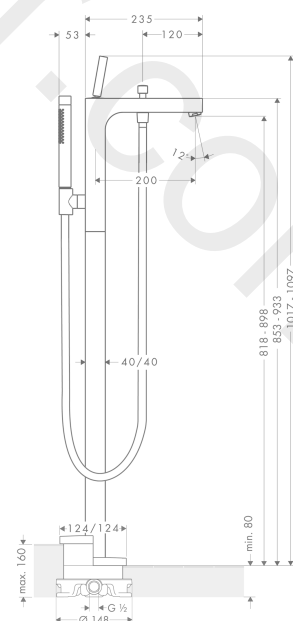

AXOR Citterio
Single lever bath mixer floor-standing with pin handle 3tick
 Finish: **Chrome** Article Number: **39438009**

product features

- consists of: single lever bath mixer floor standing, baton hand shower, shower hose, shower holder
- 2 functions
- projection: 200 mm
- spray type mixer: normal spray
- spray type hand shower: Rain, Mono
- maximum flow rate at 3 bar: 18,2 l/min
- flow rate of hand shower at 3 bar: 3 l/min
- joystick ceramic cartridge
- diverter with automatic resetting
- protected against backflow, according to DIN EN 1717
- connection dimension: DN15
- connection type: basic set
- deck mounted
- min. operating pressure: 1 bar
- max. operating pressure: 10 bar

Technology

Product image

Scale drawing

AXOR Citterio
Single lever bath mixer floor-standing with pin handle 3tick
 Finish: **Chrome** Article Number: **39438009**

Flowchart

The consumption was measured in combination with the appropriate fittings (thermostat/mixer/in-wall valve) to reflect actual application in practice.

Pos.		Article Number	Price	PU
1	escutcheon	97466000	£ 51,00	1
2	O-ring 33x1,5	98164000	£ 3,30	1
3	handle	39091000	£ 173,00	1
4	nut	97157000	£ 20,50	1
5	O-Ring 30x2	98186000	£ 3,30	1
6	cartridge, assy	96339000	£ 79,00	1
7	aerator M24x1 (25 l/min)	13956000	£ 9,00	1
8	diverter knob	96466000	£ 16,10	1
9	sleeve	97979000	£ 16,10	1
10	selector	97978029	-	1
11	non return valve	92622000	£ 25,00	1
12	seal	98058000	£ 3,30	1
13	shower hose Isiflex'B 1,25 m	28272000	£ 36,00	1
14	back flow preventor cartridge	93339019	£ 20,50	1
15	filter packing	94246000	£ 3,30	1
16	O-ring 9x1,5	98117000	£ 3,30	1
17	hexagon socket screw M10x35	97670000	£ 16,10	1
18	O-ring 44x2,5	98162000	£ 3,30	1
19	O-ring 29x3	98371000	£ 6,10	1
20	extension set 60 mm	97686000	£ 320,00	1
a	service tool for disassembling the handle	92124000	£ 137,00	1