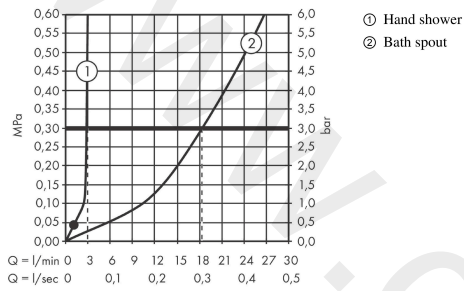

AXOR Citterio
Single lever bath mixer floor-standing with pin handle 3tick
 Finish: **Chrome** Article Number: **39438009**

product features

- consists of: single lever bath mixer floor standing, baton hand shower, shower hose, shower holder
- 2 functions
- projection: 200 mm
- spray type mixer: normal spray
- spray type hand shower: Rain, Mono
- maximum flow rate at 3 bar: 18,2 l/min
- flow rate of hand shower at 3 bar: 3 l/min
- joystick ceramic cartridge
- diverter with automatic resetting
- protected against backflow, according to DIN EN 1717
- connection dimension: DN15
- connection type: basic set
- deck mounted
- min. operating pressure: 1 bar
- max. operating pressure: 10 bar

Technology

Product image

Scale drawing

AXOR Citterio
Single lever bath mixer floor-standing with pin handle 3tick
 Finish: **Chrome** Article Number: **39438009**

Flowchart

The consumption was measured in combination with the appropriate fittings (thermostat/mixer/in-wall valve) to reflect actual application in practice.