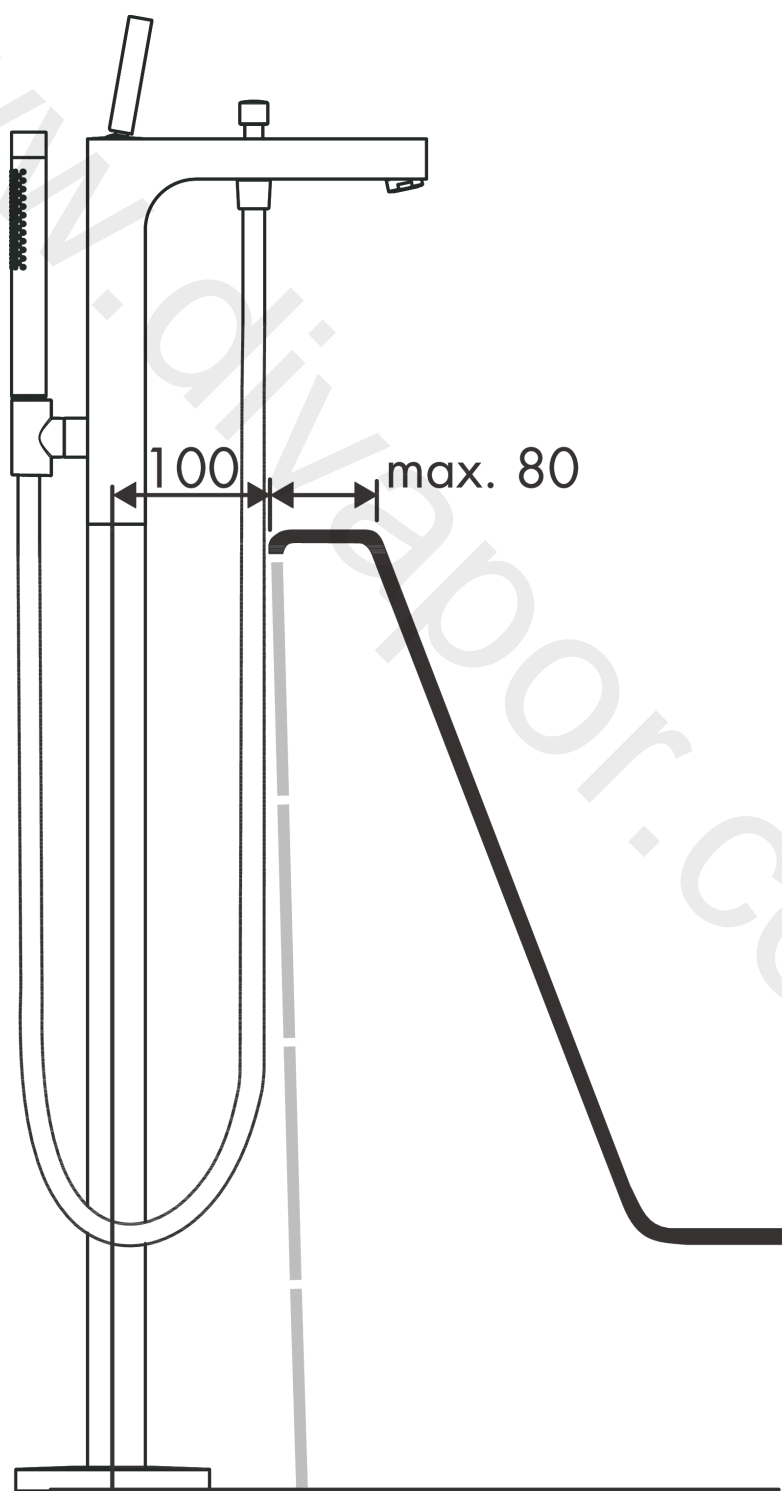

AXOR Citterio
Single lever bath mixer floor-standing with pin handle 3tick
Finish: **Chrome** Article Number: **39438009**

Installation examples