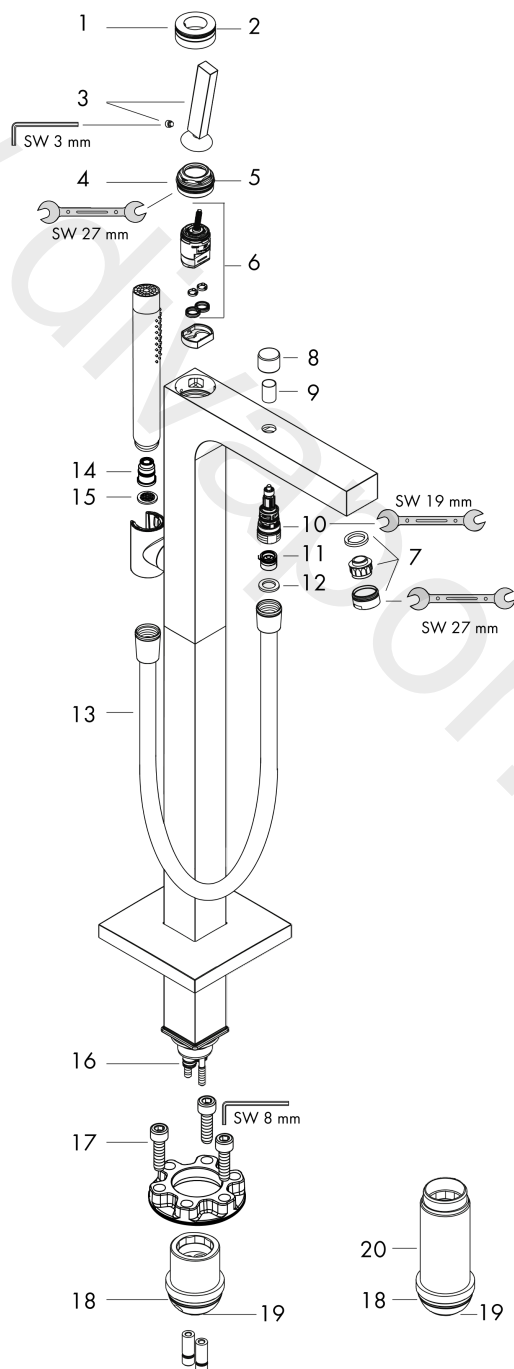

AXOR Citterio
Single lever bath mixer floor-standing with pin handle 3tick
 Finish: **Chrome** Article Number: **39438009**

product features

- consists of: single lever bath mixer floor standing, baton hand shower, shower hose, shower holder
- 2 functions
- projection: 200 mm
- spray type mixer: normal spray
- spray type hand shower: Rain, Mono
- maximum flow rate at 3 bar: 18,2 l/min
- flow rate of hand shower at 3 bar: 3 l/min
- joystick ceramic cartridge
- diverter with automatic resetting
- protected against backflow, according to DIN EN 1717
- connection dimension: DN15
- connection type: basic set
- deck mounted
- min. operating pressure: 1 bar
- max. operating pressure: 10 bar

AXOR Citterio
Single lever bath mixer floor-standing with pin handle 3tick
Finish: **Chrome** Article Number: **39438009**

Installation examples

AXOR Citterio
Single lever bath mixer floor-standing with pin handle 3tick
 Finish: **Chrome** Article Number: **39438009**

Exploded Drawing

Year of production: >04/20

AXOR Citterio
Single lever bath mixer floor-standing with pin handle 3tick
 Finish: **Chrome** Article Number: **39438009**

Spare part list

Year of production: >04/20

Pos.		Article Number	Price	PU
1	escutcheon	97466000	£ 51,00	1
2	O-ring 33x1,5	98164000	£ 3,30	1
3	handle	39091000	£ 173,00	1
4	nut	97157000	£ 20,50	1
5	O-Ring 30x2	98186000	£ 3,30	1
6	cartridge, assy	96339000	£ 79,00	1
7	aerator M24x1 (25 l/min)	13956000	£ 9,00	1
8	diverter knob	96466000	£ 16,10	1
9	sleeve	97979000	£ 16,10	1
10	selector	97978029	-	1
11	non return valve	92622000	£ 25,00	1
12	seal	98058000	£ 3,30	1
13	shower hose Isiflex'B 1,25 m	28272000	£ 36,00	1
14	back flow preventor cartridge	93339019	£ 20,50	1
15	filter packing	94246000	£ 3,30	1
16	O-ring 9x1,5	98117000	£ 3,30	1
17	hexagon socket screw M10x35	97670000	£ 16,10	1
18	O-ring 44x2,5	98162000	£ 3,30	1
19	O-ring 29x3	98371000	£ 6,10	1
20	extension set 60 mm	97686000	£ 320,00	1
a	service tool for disassembling the handle	92124000	£ 137,00	1