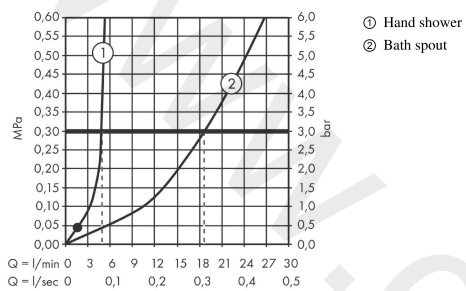

AXOR Citterio
Single lever bath mixer floor-standing with pin handle 2tick
Finish: **Chrome** Article Number: **39437009**

Flowchart