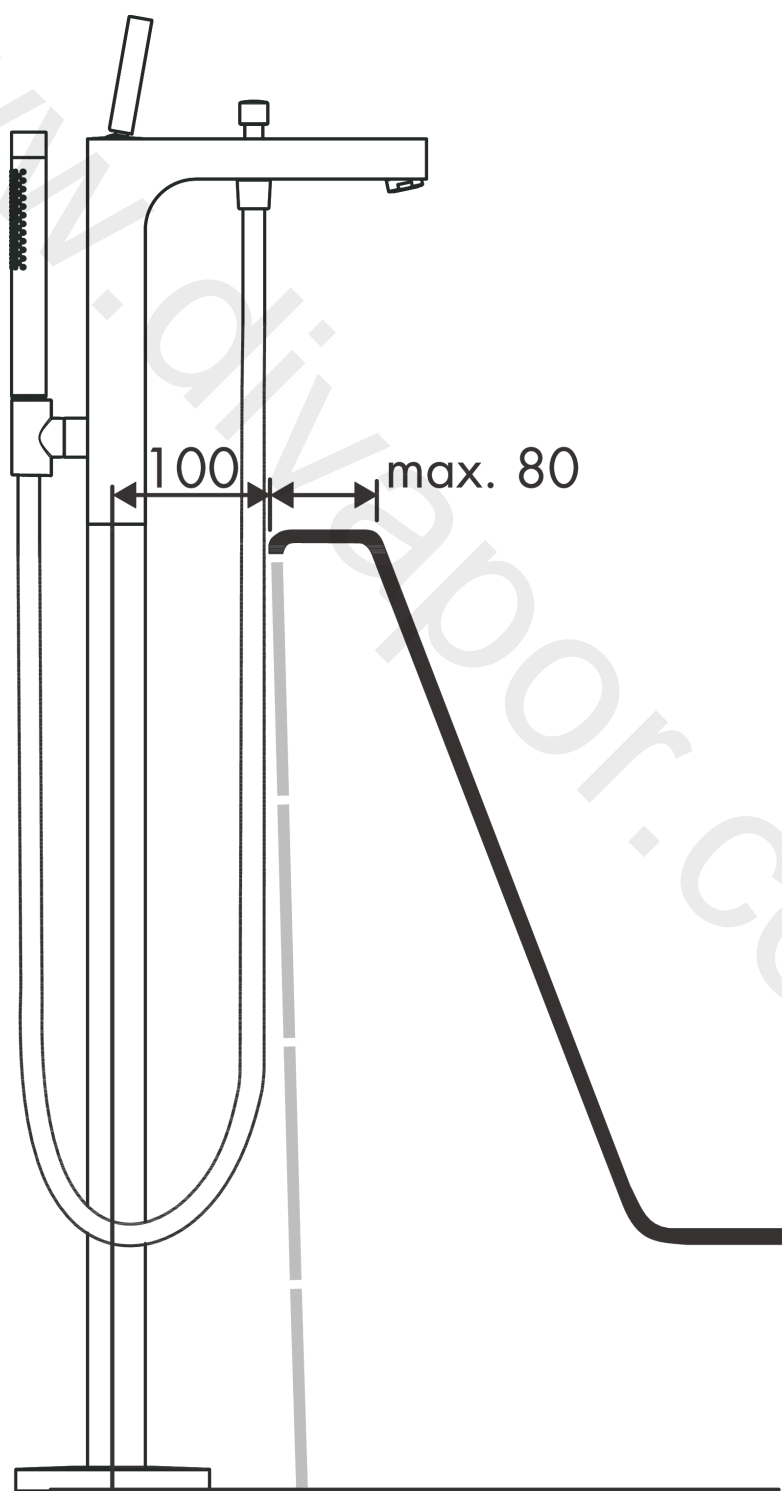

AXOR Citterio
Single lever bath mixer floor-standing with pin handle 2tick
Finish: **Chrome** Article Number: **39437009**

Installation examples