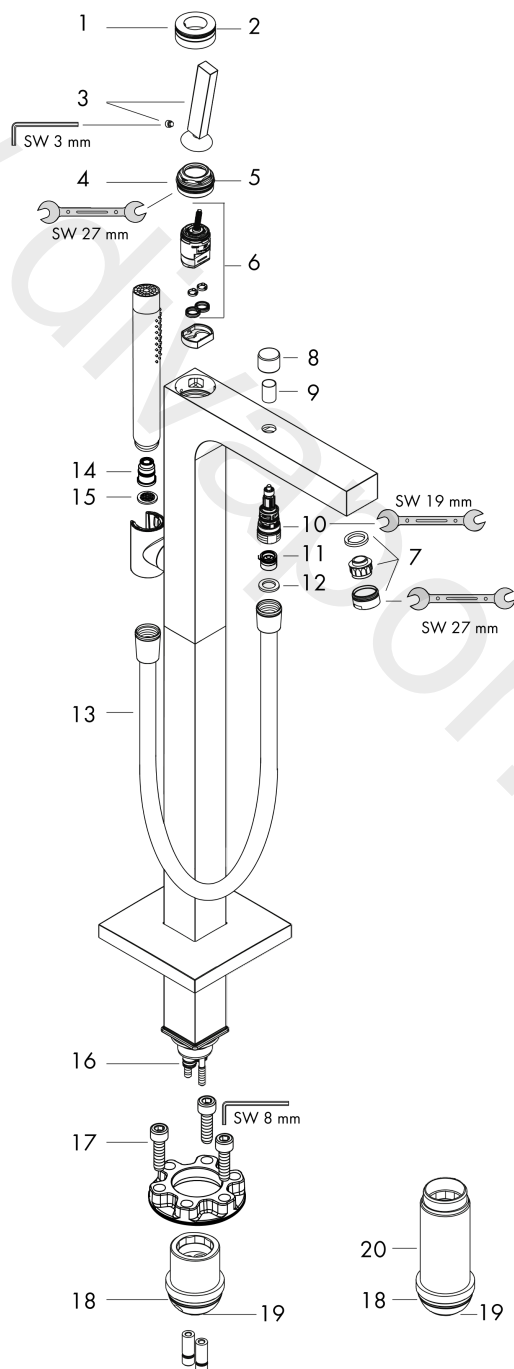

### product features

- consists of: single lever bath mixer floor standing, baton hand shower, shower hose, shower holder
- 2 functions
- projection: 200 mm
- spray type mixer: normal spray
- spray type hand shower: Rain, Mono
- maximum flow rate at 3 bar: 19 l/min
- flow rate for bath spout at 3 bar: 19 l/min
- flow rate of hand shower at 3 bar: 4,5 l/min
- joystick ceramic cartridge
- diverter with automatic resetting
- protected against backflow, according to DIN EN 1717
- connection dimension: DN15
- connection type: basic set
- deck mounted
- min. operating pressure: 1 bar
- max. operating pressure: 10 bar

## Installation examples

**AXOR Citterio**  
**Single lever bath mixer floor-standing with pin handle 2tick**  
 Finish: **Chrome** Article Number: **39437009**

## Exploded Drawing

Year of production: >04/20

**AXOR Citterio**  
**Single lever bath mixer floor-standing with pin handle 2tick**  
 Finish: **Chrome** Article Number: **39437009**

## Spare part list

Year of production: >04/20

Pos.		Article Number	Price	PU
1	escutcheon	97466000	£ 51,00	1
2	O-ring 33x1,5	98164000	£ 3,30	1
3	handle	39091000	£ 173,00	1
4	nut	97157000	£ 20,50	1
5	O-Ring 30x2	98186000	£ 3,30	1
6	cartridge, assy	96339000	£ 79,00	1
7	aerator M24x1 (25 l/min)	13956000	£ 9,00	1
8	diverter knob	96466000	£ 16,10	1
9	sleeve	97979000	£ 16,10	1
10	selector	97978019	-	1
11	non return valve	92839000	-	1
12	seal	98058000	£ 3,30	1
13	shower hose Isiflex'B 1,25 m	28272000	£ 36,00	1
14	back flow preventor cartridge	93339009	£ 20,50	1
15	filter packing	94246000	£ 3,30	1
16	O-ring 9x1,5	98117000	£ 3,30	1
17	hexagon socket screw M10x35	97670000	£ 16,10	1
18	O-ring 44x2,5	98162000	£ 3,30	1
19	O-ring 29x3	98371000	£ 6,10	1
20	extension set 60 mm	97686000	£ 320,00	1
a	service tool for disassembling the handle	92124000	£ 137,00	1