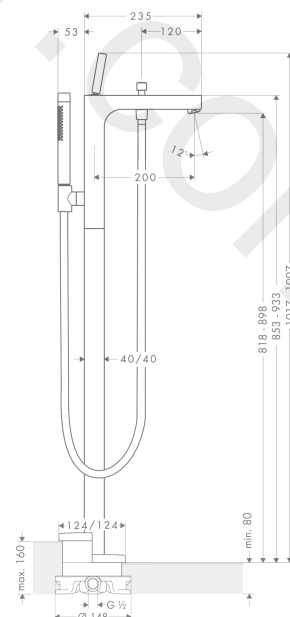

**AXOR Citterio**  
**Single lever bath mixer floor-standing with pin handle 2tick**  
 Finish: **Chrome** Article Number: **39437009**

### product features

- consists of: single lever bath mixer floor standing, baton hand shower, shower hose, shower holder
- 2 functions
- projection: 200 mm
- spray type mixer: normal spray
- spray type hand shower: Rain, Mono
- maximum flow rate at 3 bar: 19 l/min
- flow rate for bath spout at 3 bar: 19 l/min
- flow rate of hand shower at 3 bar: 4,5 l/min
- joystick ceramic cartridge
- diverter with automatic resetting
- protected against backflow, according to DIN EN 1717
- connection dimension: DN15
- connection type: basic set
- deck mounted
- min. operating pressure: 1 bar
- max. operating pressure: 10 bar

### Scale drawing

**AXOR Citterio**  
**Single lever bath mixer floor-standing with pin handle 2tick**  
 Finish: **Chrome** Article Number: **39437009**

## Spare part list

Year of production: >04/20

Pos.		Article Number	Price	PU
1	escutcheon	97466000	£ 51,00	1
2	O-ring 33x1,5	98164000	£ 3,30	1
3	handle	39091000	£ 173,00	1
4	nut	97157000	£ 20,50	1
5	O-Ring 30x2	98186000	£ 3,30	1
6	cartridge, assy	96339000	£ 79,00	1
7	aerator M24x1 (25 l/min)	13956000	£ 9,00	1
8	diverter knob	96466000	£ 16,10	1
9	sleeve	97979000	£ 16,10	1
10	selector	97978019	-	1
11	non return valve	92839000	-	1
12	seal	98058000	£ 3,30	1
13	shower hose Isiflex'B 1,25 m	28272000	£ 36,00	1
14	back flow preventor cartridge	93339009	£ 20,50	1
15	filter packing	94246000	£ 3,30	1
16	O-ring 9x1,5	98117000	£ 3,30	1
17	hexagon socket screw M10x35	97670000	£ 16,10	1
18	O-ring 44x2,5	98162000	£ 3,30	1
19	O-ring 29x3	98371000	£ 6,10	1
20	extension set 60 mm	97686000	£ 320,00	1
a	service tool for disassembling the handle	92124000	£ 137,00	1