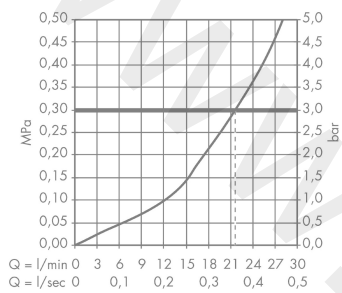

AXOR Citterio
3-hole rim mounted bath mixer with cross handles
 Finish: **Chrome** Article Number: **39436000**

product features

- 1 function
- projection: 190 mm
- spray type mixer: normal spray
- maximum flow rate at 3 bar: 21,5 l/min
- ceramic valves hot/cold 90°
- connection dimension: DN15
- connection type: basic set
- suitable for installation on bath rim
- min. operating pressure: 1 bar
- max. operating pressure: 10 bar

Article Details

Price excl. VAT

1.041,67 £

Technology

Product image

Scale drawing

AXOR Citterio
3-hole rim mounted bath mixer with cross handles
Finish: **Chrome** Article Number: **39436000**

Flowchart