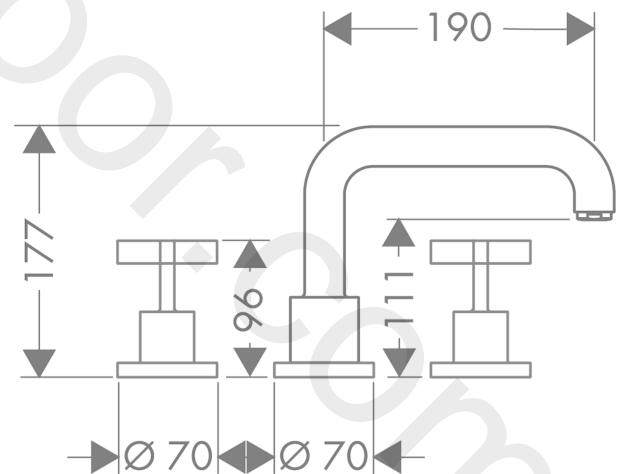

AXOR Citterio
3-hole rim mounted bath mixer with cross handles
 Finish: **Chrome** Article Number: **39436000**

product features

- 1 function
- projection: 190 mm
- spray type mixer: normal spray
- maximum flow rate at 3 bar: 21,5 l/min
- ceramic valves hot/cold 90°
- connection dimension: DN15
- connection type: basic set
- suitable for installation on bath rim
- min. operating pressure: 1 bar
- max. operating pressure: 10 bar

Article Details

Price excl. VAT

1.041,67 £

Technology

Product image

Scale drawing

AXOR Citterio
3-hole rim mounted bath mixer with cross handles
Finish: **Chrome** Article Number: **39436000**

Flowchart

AXOR Citterio
3-hole rim mounted bath mixer with cross handles
Finish: **Chrome** Article Number: **39436000**

Exploded Drawing

Year of production: >06/10

AXOR Citterio
3-hole rim mounted bath mixer with cross handles
 Finish: **Chrome** Article Number: **39436000**

Spare part list

Year of production: >06/10

Pos.		Article Number	Price	PU
1	spout cpl.	97125001	£ 585,00	1
2	hollow set screw M6x6	97660000	£ 3,30	1
3	aerator M24x1 (25 l/min)	13956000	£ 9,00	1
4	handle	39292000	£ 110,00	1
5	escutcheon hot water	96771000	£ 79,00	1
6	escutcheon cold water	96772000	£ 79,00	1
7	escutcheon Ø 70 mm	97779000	£ 79,00	1
8	O-ring 58x3	98202000	£ 3,30	1
9	O-Ring 23x2,5	98183000	£ 3,30	1
10	adapter for spout	88512000	£ 16,10	1
11	O-ring 21x2,5	98211000	£ 3,30	1
a	concealed item	13233180	£ 285,00	1
b	concealed item	15484180	£ 285,00	1