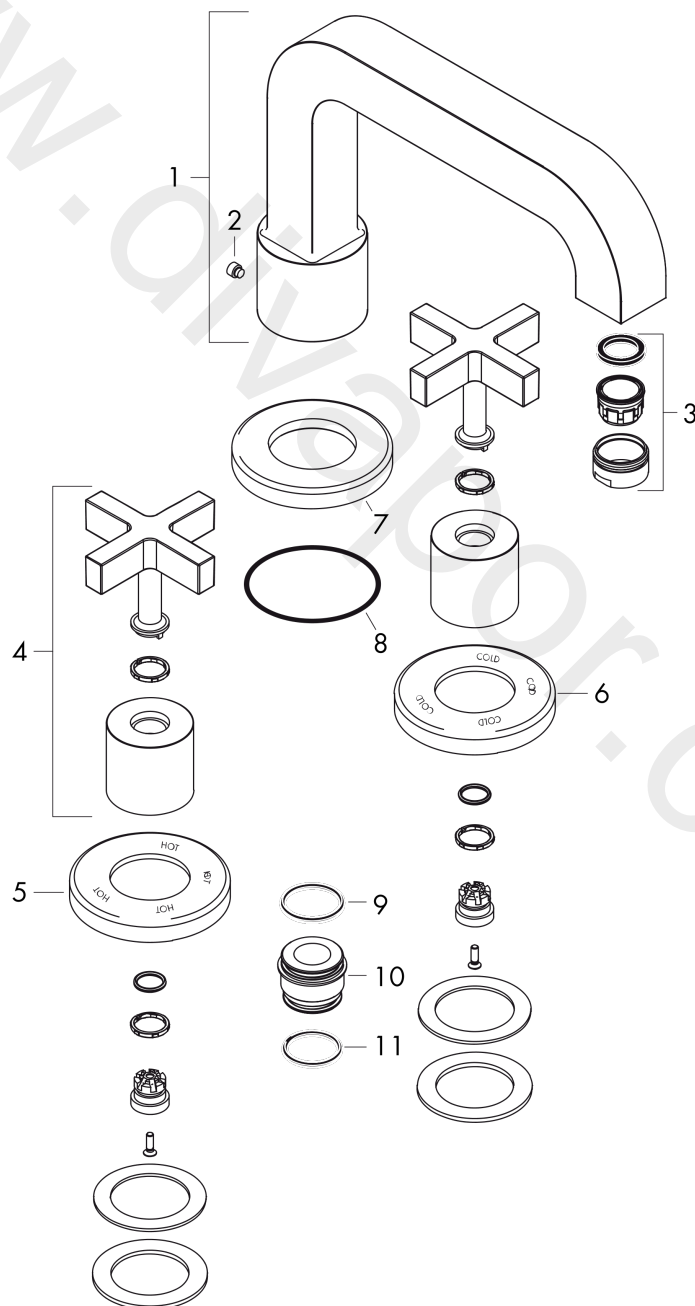

AXOR Citterio
3-hole rim mounted bath mixer with cross handles
 Finish: **Chrome** Article Number: **39436000**

product features

- 1 function
- projection: 190 mm
- spray type mixer: normal spray
- maximum flow rate at 3 bar: 21,5 l/min
- ceramic valves hot/cold 90°
- connection dimension: DN15
- connection type: basic set
- suitable for installation on bath rim
- min. operating pressure: 1 bar
- max. operating pressure: 10 bar

Article Details

Price excl. VAT

1.041,67 £

Technology

Product image

Scale drawing

AXOR Citterio
3-hole rim mounted bath mixer with cross handles
Finish: **Chrome** Article Number: **39436000**

Flowchart

AXOR Citterio
3-hole rim mounted bath mixer with cross handles
Finish: **Chrome** Article Number: **39436000**

Exploded Drawing

Year of production: >06/10

AXOR Citterio
3-hole rim mounted bath mixer with cross handles
 Finish: **Chrome** Article Number: **39436000**

Spare part list

Year of production: >06/10

Pos.		Article Number	Price	PU
1	spout cpl.	97125001	£ 585,00	1
2	hollow set screw M6x6	97660000	£ 3,30	1
3	aerator M24x1 (25 l/min)	13956000	£ 9,00	1
4	handle	39292000	£ 110,00	1
5	escutcheon hot water	96771000	£ 79,00	1
6	escutcheon cold water	96772000	£ 79,00	1
7	escutcheon Ø 70 mm	97779000	£ 79,00	1
8	O-ring 58x3	98202000	£ 3,30	1
9	O-Ring 23x2,5	98183000	£ 3,30	1
10	adapter for spout	88512000	£ 16,10	1
11	O-ring 21x2,5	98211000	£ 3,30	1
a	concealed item	13233180	£ 285,00	1
b	concealed item	15484180	£ 285,00	1