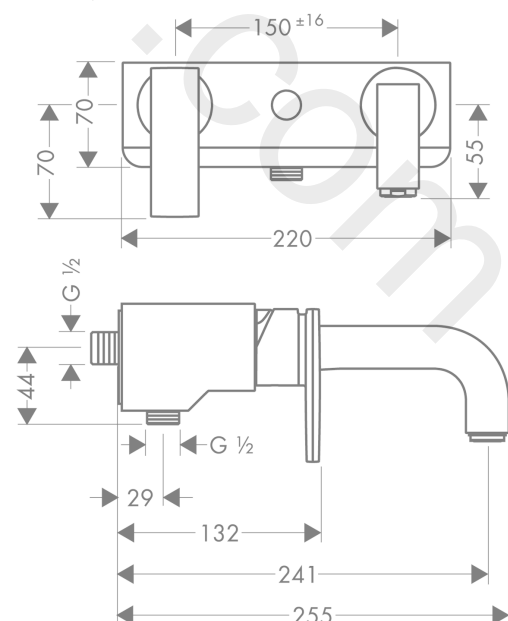

Scale drawing