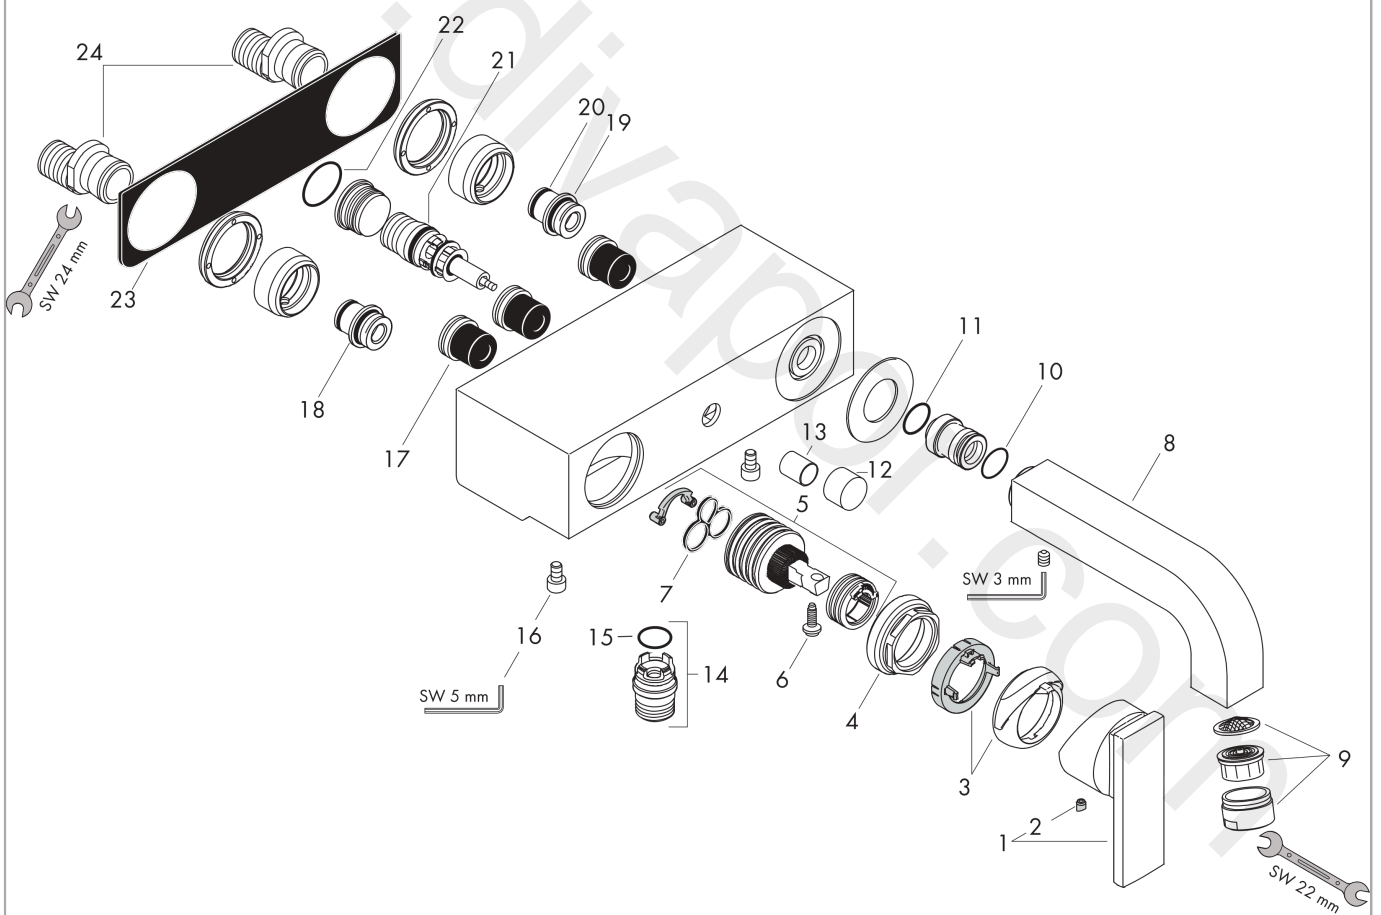

Flowchart

AXOR Citterio
Single lever bath mixer for exposed installation with lever handle
Finish: **Brushed Bronze** Article Number: **39400140**

Exploded Drawing

Year of production: >05/20

AXOR Citterio
Single lever bath mixer for exposed installation with lever handle
 Finish: **Brushed Bronze** Article Number: **39400140**

Spare part list

Year of production: >05/20

| Pos. | | Article Number | Price | PU |
|------|-----------------------------|----------------|----------|----|
| 1 | handle | 39491140 | - | 1 |
| 2 | screw cover | 96338000 | £ 3,30 | 1 |
| 3 | flange (Rotating Protector) | 96395340 | £ 64,00 | 1 |
| 4 | nut | 96461000 | £ 35,00 | 1 |
| 5 | cartridge, assy | 92730000 | £ 35,00 | 1 |
| 6 | locking screw for handle | 95140000 | £ 6,10 | 1 |
| 7 | seal | 95008000 | £ 9,00 | 1 |
| 8 | spout 160 mm | 97238140 | £ 550,00 | 1 |
| 9 | aerator M24x1 (25 l/min) | 13956140 | £ 13,50 | 1 |
| 10 | O-ring 16x2,5 | 98134000 | £ 3,30 | 1 |
| 11 | O-ring 16x2 | 98133000 | £ 3,30 | 1 |
| 12 | diverter knob | 96466140 | £ 25,00 | 1 |
| 13 | sleeve | 97738140 | £ 9,00 | 1 |
| 14 | connecting thread | 95367000 | £ 25,00 | 1 |
| 15 | O-ring 18x2 | 98181000 | £ 6,10 | 1 |
| 16 | hexagon socket screw M6x10 | 92847000 | £ 3,30 | 1 |
| 17 | noise reduction | 94073000 | £ 25,00 | 1 |
| 18 | connecting thread | 97236000 | £ 13,30 | 1 |
| 19 | O-ring 17x1,5 | 98137000 | £ 3,30 | 1 |
| 20 | O-Ring 13x3 | 98184000 | £ 3,30 | 1 |
| 21 | selector assy | 94077000 | £ 43,00 | 1 |
| 22 | O-ring 23x2 | 98398000 | £ 3,30 | 1 |
| 23 | seal | 97589000 | £ 13,30 | 1 |
| 24 | set of S-unions | 94136000 | £ 64,00 | 1 |