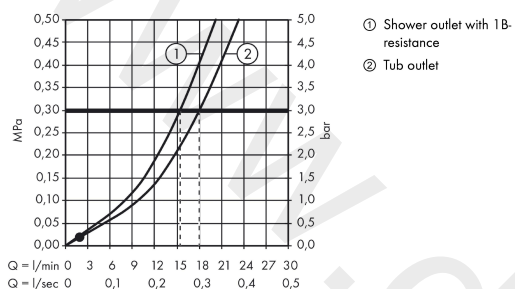

AXOR Citterio
Single lever bath mixer for exposed installation with lever handle
Finish: **Brushed Bronze** Article Number: **39400140**

Flowchart