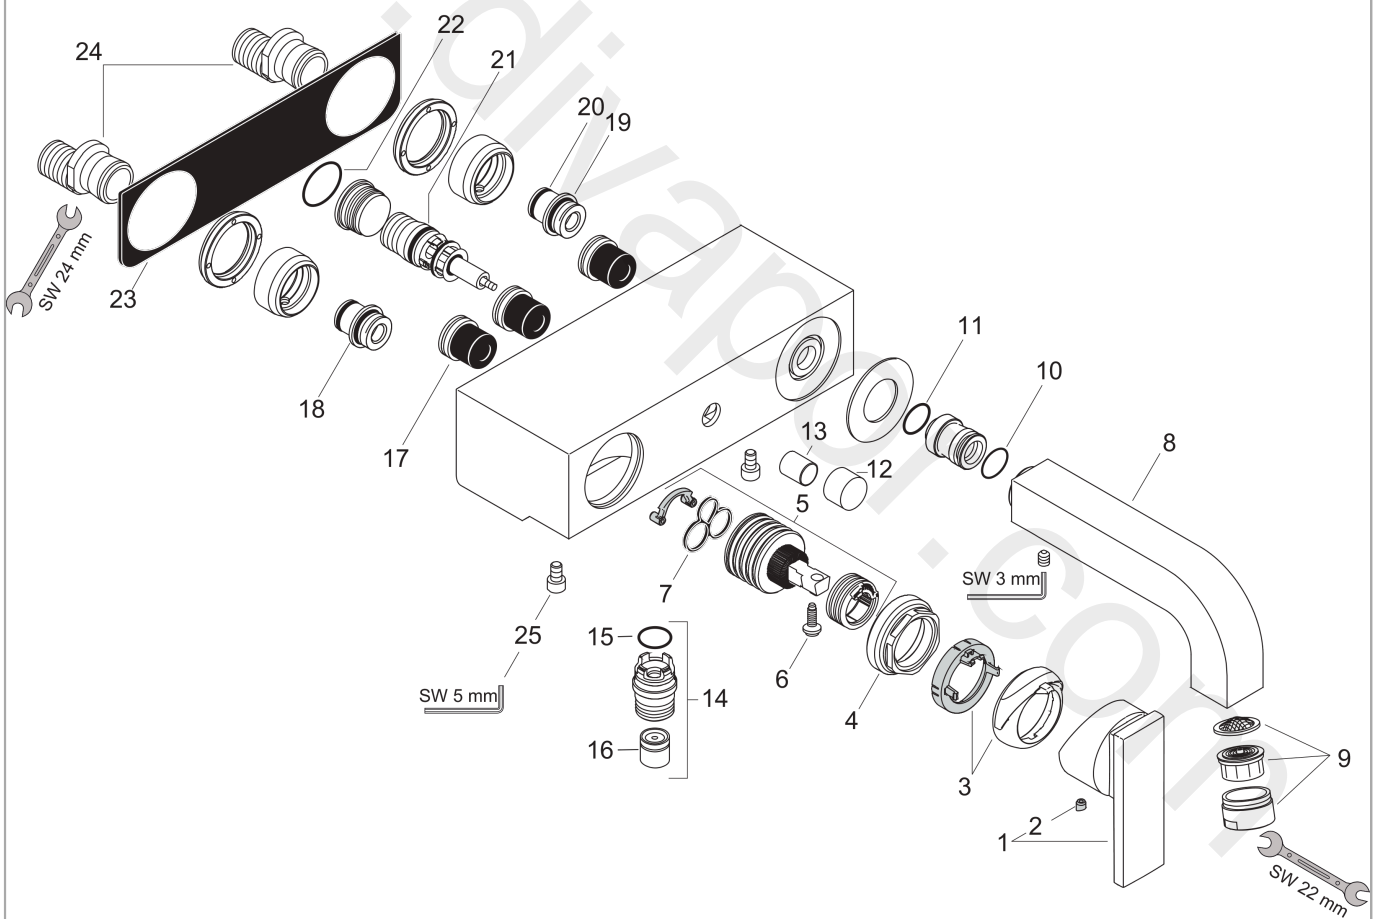

AXOR Citterio
Single lever bath mixer for exposed installation with lever handle
 Surfaces: Article Number: **39400140**

Exploded Drawing

Year of production: **01/17 - 04/20**

AXOR Citterio

Single lever bath mixer for exposed installation with lever handle

Surfaces: Article Number: **39400140**

Spare part list

Year of production: **01/17 - 04/20**

Pos.		Article Number	Price	PU
1	handle	39491140	-	1
2	screw cover	96338000	£ 3,30	1
3	flange (Rotating Protector)	96395140	-	-
4	nut	96461000	£ 35,00	1
5	cartridge, assy	92730000	£ 35,00	1
6	locking screw for handle	95140000	£ 6,10	1
7	seal	95008000	£ 9,00	1
8	spout 160 mm	97238140	£ 550,00	1
9	aerator M24x1 (25 l/min)	13956140	£ 13,50	1
10	O-ring 16x2,5	98134000	£ 3,30	1
11	O-ring 16x2	98133000	£ 3,30	1
12	diverter knob	96466140	£ 25,00	1
13	sleeve	97738140	£ 9,00	1
14	connecting thread	95367000	£ 25,00	1
15	O-ring 18x2	98181000	£ 6,10	1
16	set of non return valves DW 15	94074000	£ 16,10	1
17	noise reduction	94073000	£ 25,00	1
18	connecting thread	97236000	£ 13,30	1
19	O-ring 17x1,5	98137000	£ 3,30	1
20	O-Ring 13x3	98184000	£ 3,30	1
21	selector assy	94077000	£ 43,00	1
22	O-ring 23x2	98398000	£ 3,30	1
23	seal	97589000	£ 13,30	1
24	set of S-unions	94136000	£ 64,00	1
25	hexagon socket screw M6x10	92847000	£ 3,30	1
a	diverter fixing device	97211000	£ 3,30	1