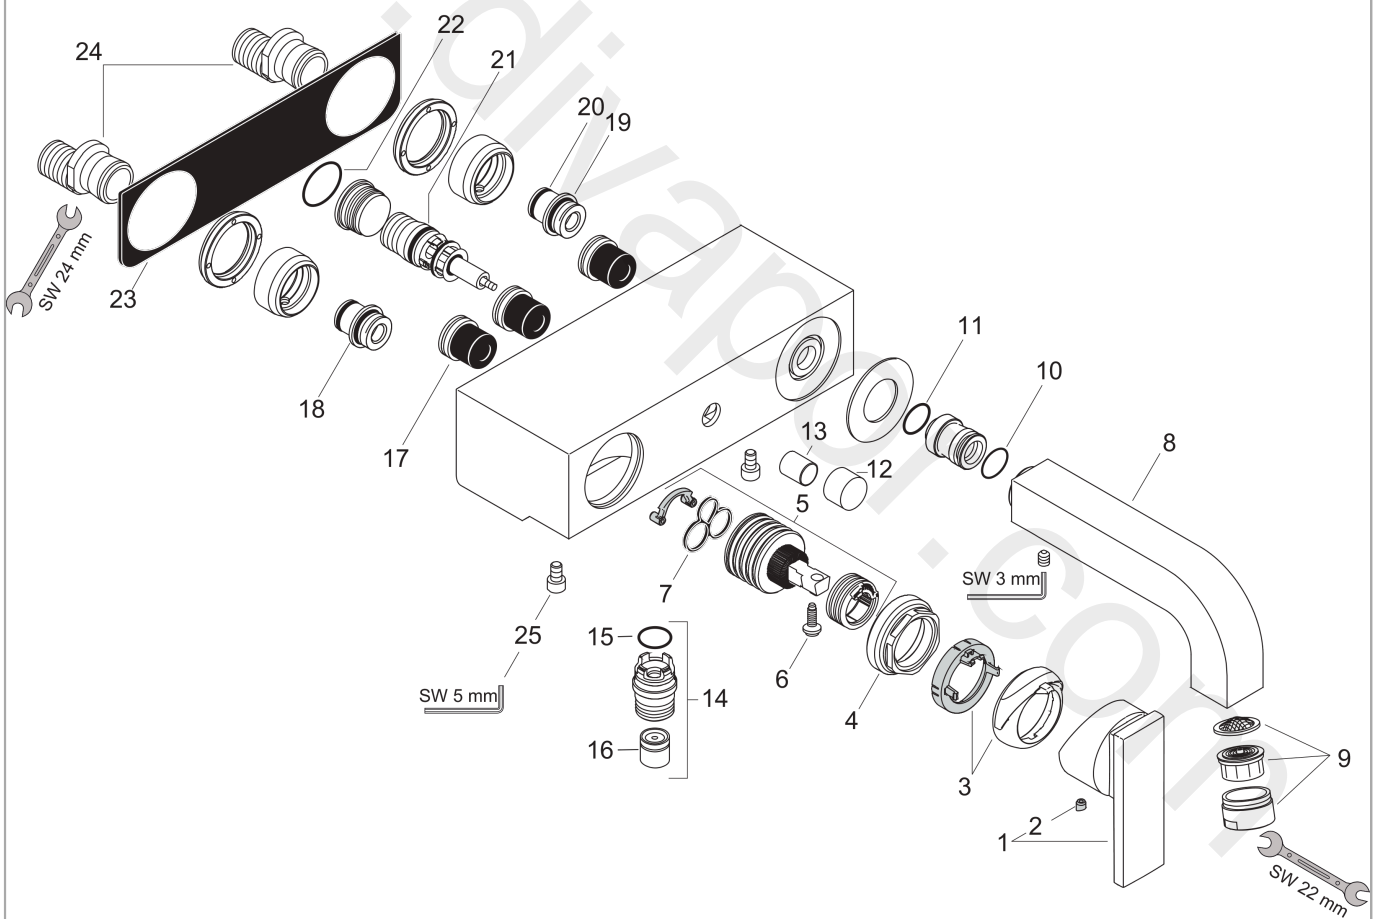

AXOR Citterio
Single lever bath mixer for exposed installation with lever handle
Surfaces: Article Number: **39400000**

Exploded Drawing

Year of production: **07/09 - 04/20**

AXOR Citterio

Single lever bath mixer for exposed installation with lever handle

Surfaces: Article Number: **39400000**

Spare part list

Year of production: **07/09 - 04/20**

Pos.		Article Number	Price	PU
1	handle	39491000	£ 79,00	1
2	screw cover	96338000	£ 3,30	1
3	flange (Rotating Protector)	96395000	£ 43,00	1
4	nut	96461000	£ 35,00	1
5	cartridge, assy	92730000	£ 35,00	1
6	locking screw for handle	95140000	£ 6,10	1
7	seal	95008000	£ 9,00	1
8	spout 160 mm	97238000	£ 370,00	1
9	aerator M24x1 (25 l/min)	13956000	£ 9,00	1
10	O-ring 16x2,5	98134000	£ 3,30	1
11	O-ring 16x2	98133000	£ 3,30	1
12	diverter knob	96466000	£ 16,10	1
13	sleeve	97738000	£ 6,10	1
14	connecting thread	95367000	£ 25,00	1
15	O-ring 18x2	98181000	£ 6,10	1
16	set of non return valves DW 15	94074000	£ 16,10	1
17	noise reduction	94073000	£ 25,00	1
18	connecting thread	97236000	£ 13,30	1
19	O-ring 17x1,5	98137000	£ 3,30	1
20	O-Ring 13x3	98184000	£ 3,30	1
21	selector assy	94077000	£ 43,00	1
22	O-ring 23x2	98398000	£ 3,30	1
23	seal	97589000	£ 13,30	1
24	set of S-unions	94136000	£ 64,00	1
25	hexagon socket screw M6x10	92847000	£ 3,30	1
a	spout 220 mm	97239000	£ 585,00	1
b	diverter fixing device	97211000	£ 3,30	1