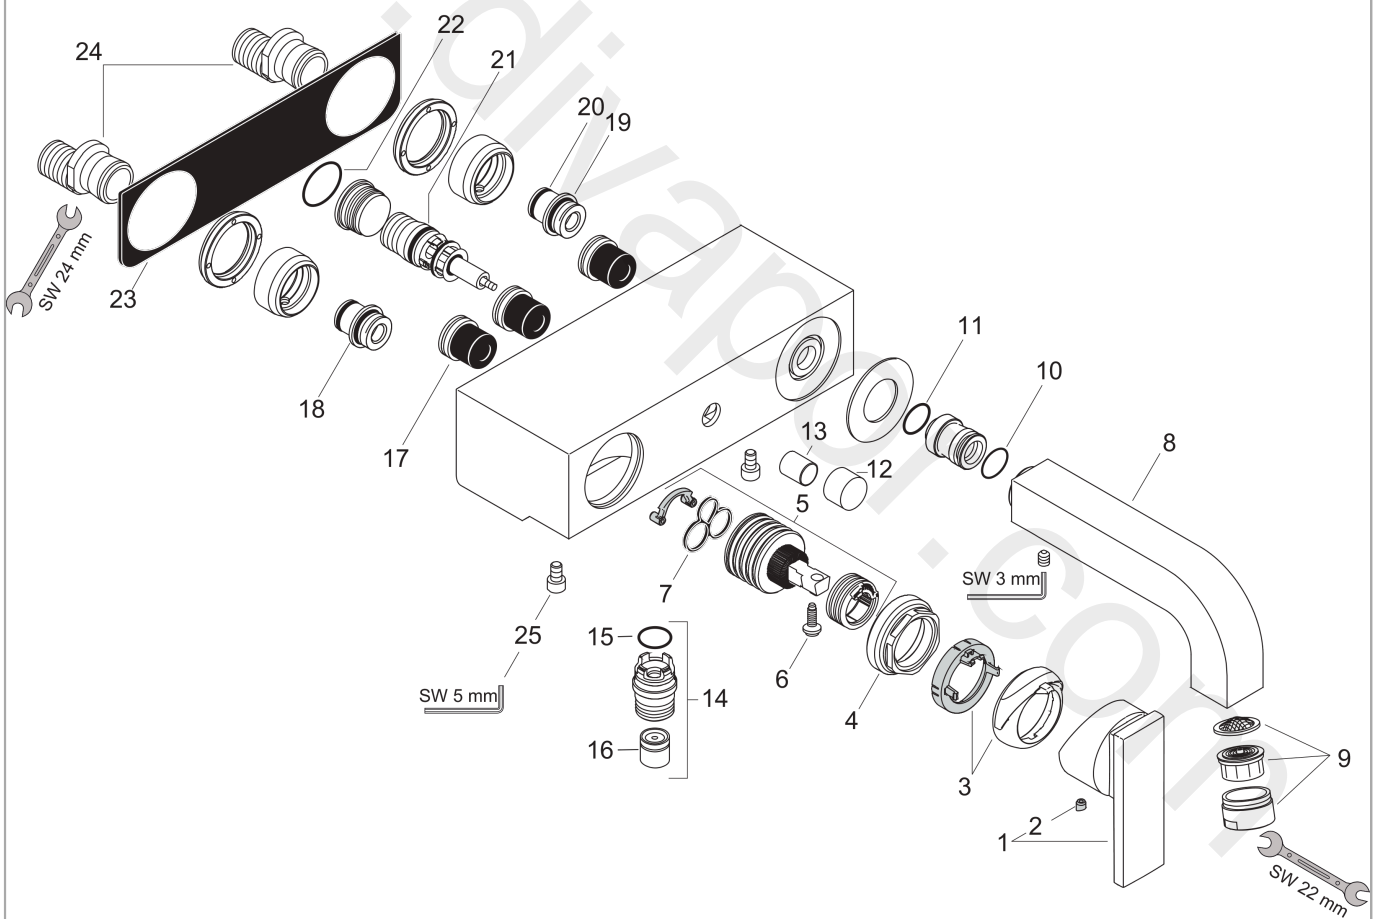

AXOR Citterio
Single lever bath mixer for exposed installation with lever handle
 Surfaces: Article Number: **39400000**

Exploded Drawing

Year of production: **04/03 - 06/09**

AXOR Citterio

Single lever bath mixer for exposed installation with lever handle

Surfaces: Article Number: **39400000**

Spare part list

Year of production: **04/03 - 06/09**

Pos.		Article Number	Price	PU
1	handle	39491000	£ 79,00	1
2	screw cover	96338000	£ 3,30	1
3	flange (Rotating Protector)	96395000	£ 43,00	1
4	nut	96461000	£ 35,00	1
5	cartridge, assy	92730000	£ 35,00	1
6	locking screw for handle	96059000	£ 9,00	1
7	seal	95008000	£ 9,00	1
8	spout 160 mm	97238000	£ 370,00	1
9	aerator M24x1 (25 l/min)	13956000	£ 9,00	1
10	O-ring 16x2,5	98134000	£ 3,30	1
11	O-ring 16x2	98133000	£ 3,30	1
12	diverter knob	96466000	£ 16,10	1
13	sleeve	97738000	£ 6,10	1
14	connecting thread	95367000	£ 25,00	1
15	O-ring 18x2	98181000	£ 6,10	1
16	set of non return valves DW 15	94074000	£ 16,10	1
17	noise reduction	94073000	£ 25,00	1
18	connecting thread	97236000	£ 13,30	1
19	O-ring 17x1,5	98137000	£ 3,30	1
20	O-Ring 13x3	98184000	£ 3,30	1
21	selector assy	94077000	£ 43,00	1
22	O-ring 23x2	98398000	£ 3,30	1
23	seal	97589000	£ 13,30	1
24	set of S-unions	94136000	£ 64,00	1
25	hexagon socket screw M6x10	92847000	£ 3,30	1
a	diverter fixing device	97211000	£ 3,30	1
b	spout 220 mm	97239000	£ 585,00	1