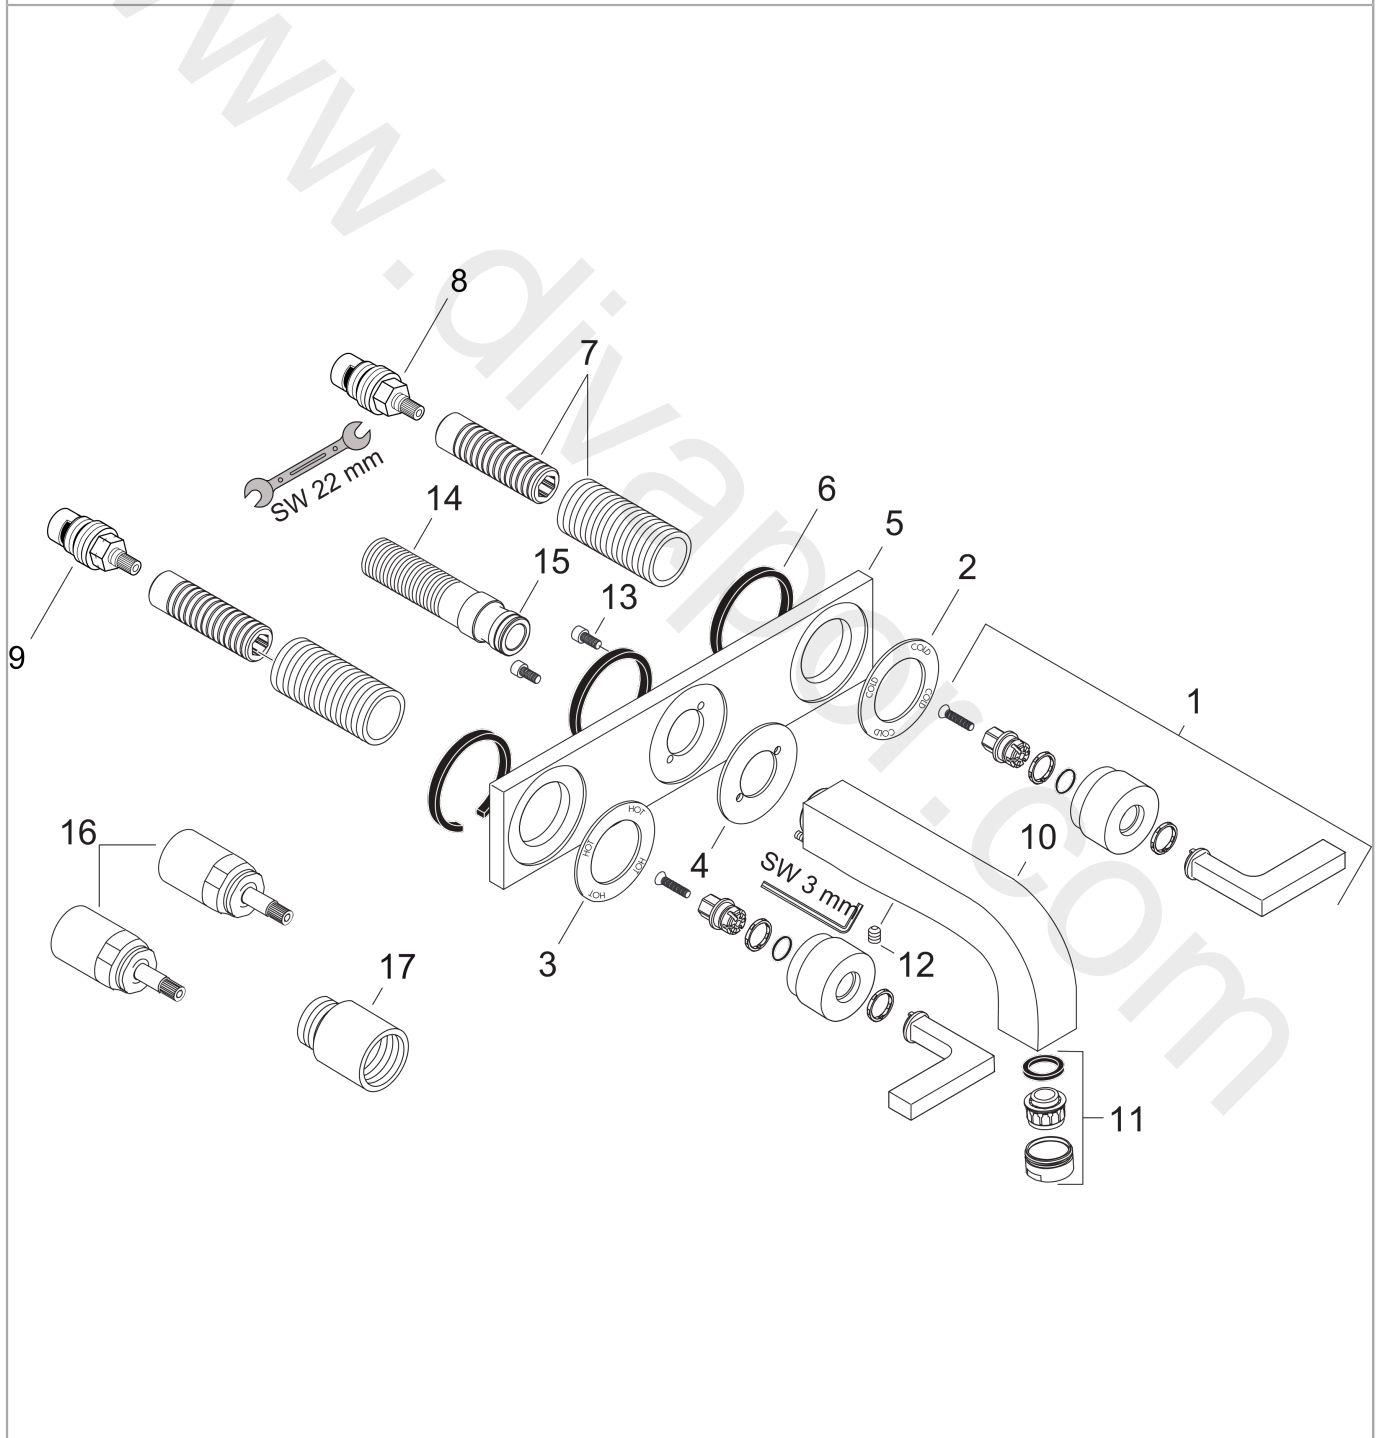

## AXOR Citterio

3-hole basin mixer for concealed installation wall-mounted with spout 166 mm, lever handles and plate

Surfaces: Article Number: **39316000**

### Exploded Drawing

Year of production: **04/03 - 12/17**

## AXOR Citterio

**3-hole basin mixer for concealed installation wall-mounted with spout 166 mm, lever handles and plate**

Surfaces: Article Number: **39316000**

### Spare part list

Year of production: **04/03 - 12/17**

Pos.		Article Number	Price	PU
1	handle	39296000	£ 110,00	1
2	escutcheon cold water	96758000	£ 43,00	1
3	escutcheon hot water	96759000	£ 43,00	1
4	escutcheon for spout	96760000	£ 64,00	1
5	escutcheon	96757000	£ 275,00	1
6	seal	97530000	£ 6,10	1
7	fixing set	96392000	£ 35,00	1
8	shut off unit right closing	96350000	£ 51,00	1
9	shut off unit left closing	96351000	£ 51,00	1
10	spout 160 mm	97238000	£ 370,00	1
11	aerator M24x1 (7 l/min)	13085000	£ 13,30	1
12	hollow set screw M6x6	97660000	£ 3,30	1
13	hexagon socket screw M4x10	97661000	£ 6,10	1
14	connecting thread G½	97228000	£ 51,00	1
15	O-ring 16x2,5	98134000	£ 3,30	1
16	extension 25 mm	96259000	£ 79,00	1
17	extension 25 mm	95413000	£ 79,00	1
a	waste	50001000	£ 71,00	1
b	base body	10303180	£ 300,00	1