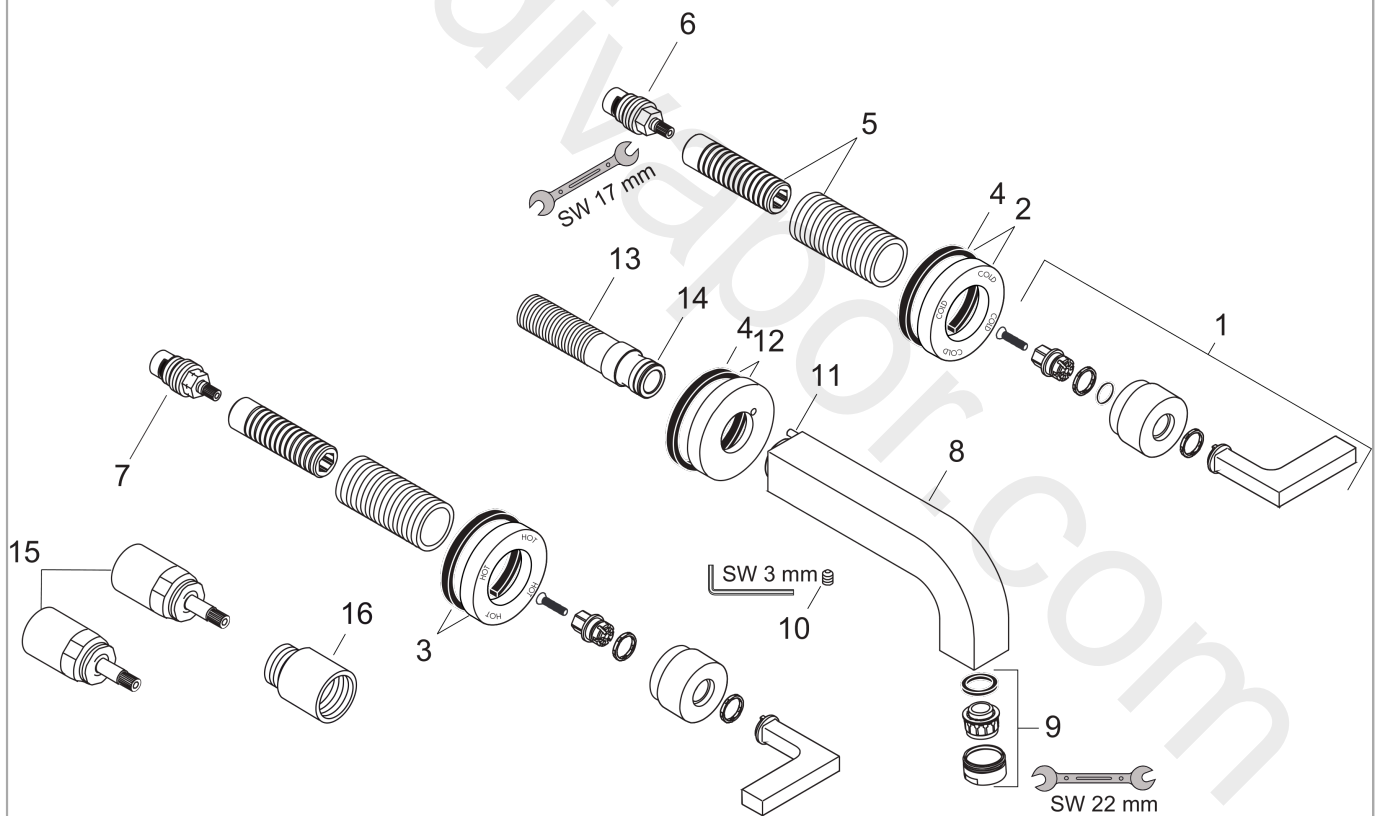

AXOR Citterio

3-hole basin mixer for concealed installation wall-mounted with spout 162 mm, lever handles and escutcheons

Surfaces: Article Number: **39315000**

Exploded Drawing

Year of production: **04/03 - 12/09**

AXOR Citterio

3-hole basin mixer for concealed installation wall-mounted with spout 162 mm, lever handles and escutcheons

Surfaces: Article Number: **39315000**

Spare part list

Year of production: **04/03 - 12/09**

Pos.		Article Number	Price	PU
1	handle	39296000	£ 110,00	1
2	escutcheon cold water	96754000	£ 64,00	1
3	escutcheon hot water	96755000	£ 64,00	1
4	seal	97530000	£ 6,10	1
5	fixing set	96392000	£ 35,00	1
6	shut off unit right closing	96350000	£ 51,00	1
7	shut off unit left closing	96351000	£ 51,00	1
8	spout 160 mm	97238000	£ 370,00	1
9	aerator M24x1 (7 l/min)	13085000	£ 13,30	1
10	hollow set screw M6x6	97660000	£ 3,30	1
11	hollow set screw M4x16	97663000	£ 3,30	1
12	escutcheon for spout	96756000	£ 64,00	1
13	connecting thread G½	97228000	£ 51,00	1
14	O-ring 16x2,5	98134000	£ 3,30	1
15	extension 25 mm	96259000	£ 79,00	1
16	extension 25 mm	95413000	£ 79,00	1
a	waste	50001000	£ 71,00	1
b	base body	10303180	£ 300,00	1
c	mounting-set V+B	96142000	-	1