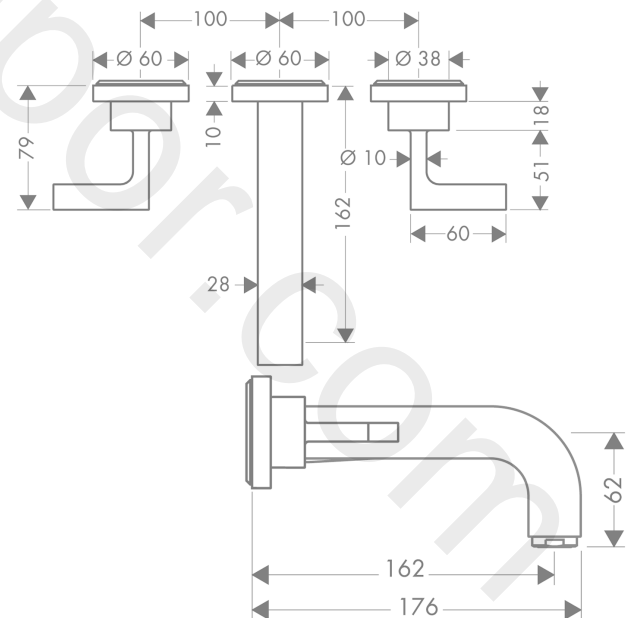

AXOR Citterio

3-hole basin mixer for concealed installation wall-mounted with spout 162 mm, lever handles and escutcheons

Finish: **Chrome** Article Number: **39315000**

product features

- consists of: 3-hole basin mixer for concealed installation wall-mounted, waste set
- projection: 162 mm
- spray type: normal spray
- maximum flow rate at 3 bar: 5 l/min
- ceramic valves hot/cold 90°
- suitable for continuous flow water heaters
- non-closing waste set
- connection type: basic set
- connection dimension: DN15
- WRAS 1906035

Article Details

Price excl. VAT

608,33 £

Technology

Product image

Scale drawing

AXOR Citterio

3-hole basin mixer for concealed installation wall-mounted with spout 162 mm, lever handles and escutcheons

Finish: **Chrome** Article Number: **39315000**

Flowchart

AXOR Citterio
3-hole basin mixer for concealed installation wall-mounted with spout 162 mm, lever handles
and escutcheons
 Finish: **Chrome** Article Number: **39315000**

Spare part list

Year of production: >01/10

Pos.		Article Number	Price	PU
1	handle	39296000	£ 110,00	1
2	escutcheon cold water	96754000	£ 64,00	1
3	escutcheon hot water	96755000	£ 64,00	1
4	seal	97530000	£ 6,10	1
5	fixing set	96392000	£ 35,00	1
6	shut off unit right closing	96350000	£ 51,00	1
7	shut off unit left closing	96351000	£ 51,00	1
8	spout 160 mm	97238000	£ 370,00	1
9	aerator M24x1 (5 l/min)	13185000	£ 22,30	1
10	hollow set screw M6x6	97660000	£ 3,30	1
11	hollow set screw M4x16	97663000	£ 3,30	1
12	escutcheon for spout	96756000	£ 64,00	1
13	connecting thread G½	97228000	£ 51,00	1
14	O-ring 16x2,5	98134000	£ 3,30	1
15	extension 25 mm	96259000	£ 79,00	1
16	extension 25 mm	95413000	£ 79,00	1
a	waste	50001000	£ 71,00	1
b	base body	10303180	£ 300,00	1
c	mounting-set V+B	96142000	-	1