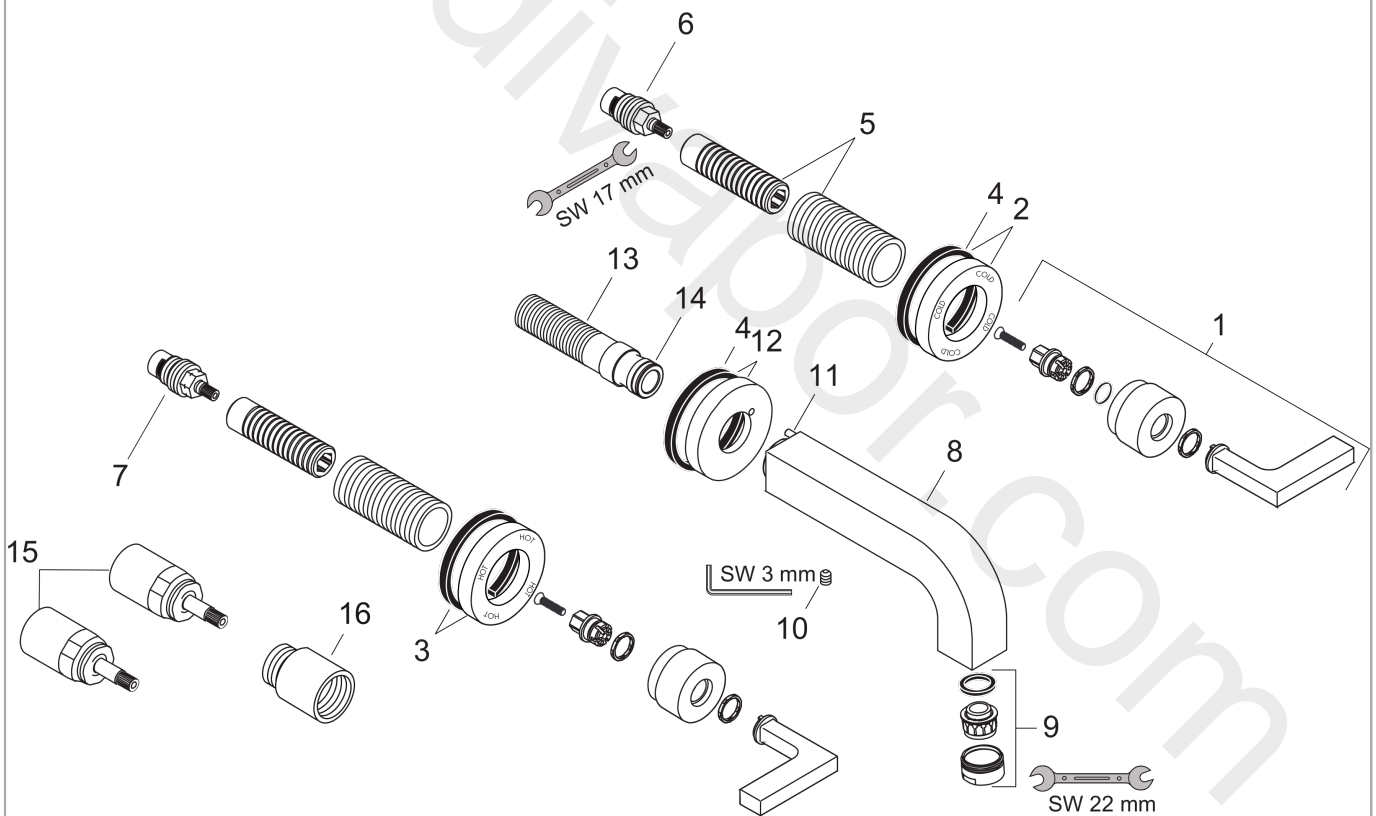

AXOR Citterio

3-hole basin mixer for concealed installation wall-mounted with spout 162 mm, lever handles and escutcheons

Finish: **Chrome** Article Number: **39315000**

product features

- consists of: 3-hole basin mixer for concealed installation wall-mounted, waste set
- projection: 162 mm
- spray type: normal spray
- maximum flow rate at 3 bar: 5 l/min
- ceramic valves hot/cold 90°
- suitable for continuous flow water heaters
- non-closing waste set
- connection type: basic set
- connection dimension: DN15
- WRAS 1906035

Finish: **Chrome** Article Number: **39315000**

Flowchart

AXOR Citterio
3-hole basin mixer for concealed installation wall-mounted with spout 162 mm, lever handles
and escutcheons
 Finish: **Chrome** Article Number: **39315000**

Exploded Drawing

Year of production: >01/10

AXOR Citterio
3-hole basin mixer for concealed installation wall-mounted with spout 162 mm, lever handles
and escutcheons
 Finish: **Chrome** Article Number: **39315000**

Spare part list

Year of production: >01/10

Pos.		Article Number	Price	PU
1	handle	39296000	£ 110,00	1
2	escutcheon cold water	96754000	£ 64,00	1
3	escutcheon hot water	96755000	£ 64,00	1
4	seal	97530000	£ 6,10	1
5	fixing set	96392000	£ 35,00	1
6	shut off unit right closing	96350000	£ 51,00	1
7	shut off unit left closing	96351000	£ 51,00	1
8	spout 160 mm	97238000	£ 370,00	1
9	aerator M24x1 (5 l/min)	13185000	£ 22,30	1
10	hollow set screw M6x6	97660000	£ 3,30	1
11	hollow set screw M4x16	97663000	£ 3,30	1
12	escutcheon for spout	96756000	£ 64,00	1
13	connecting thread G½	97228000	£ 51,00	1
14	O-ring 16x2,5	98134000	£ 3,30	1
15	extension 25 mm	96259000	£ 79,00	1
16	extension 25 mm	95413000	£ 79,00	1
a	waste	50001000	£ 71,00	1
b	base body	10303180	£ 300,00	1
c	mounting-set V+B	96142000	-	1