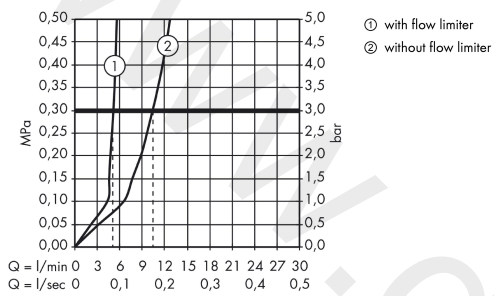

AXOR Citterio

3-hole basin mixer for concealed installation wall-mounted with spout 162 mm, lever handles and escutcheons

Finish: **Chrome** Article Number: **39315000**

Flowchart