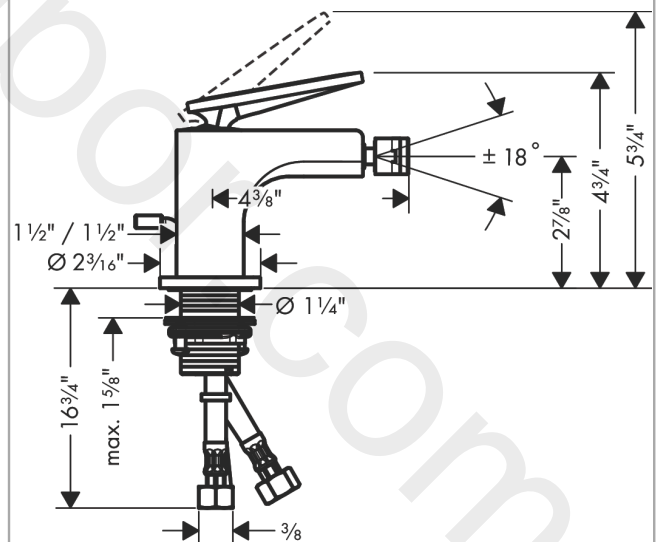

AXOR Citterio

Single lever bidet mixer with lever handle and pop-up waste set - rhombic cut

Finish: **Chrome** Article Number: **39201001**

product features

- consists of: single lever bidet mixer, waste set
- projection: 112 mm
- spout height: 73 mm
- aerator with ball pivot
- spray type: normal spray
- ceramic cartridge
- suitable for continous flow water heaters
- pop-up waste set G 1
- connection type: G 3/8 compression
- connection dimension: DN15

Technology

Product image

Scale drawing

AXOR Citterio
Single lever bidet mixer with lever handle and pop-up waste set - rhombic cut
Finish: **Chrome** Article Number: **39201001**

Exploded Drawing

Year of production: >08/21

AXOR Citterio

Single lever bidet mixer with lever handle and pop-up waste set - rhombic cut

Finish: **Chrome** Article Number: **39201001**

Spare part list

Year of production: >08/21

Pos.		Article Number	Price	PU
1	handle	94383000	£ 137,00	1
2	O-ring 30x1,5	98433000	£ 3,30	1
3	O-ring 11x1	92924000	-	1
4	nut	94092000	£ 96,00	1
5	O-ring 29x2	98391000	£ 3,30	1
6	O-ring 25x1,5	98146000	£ 3,30	1
7	cartridge, assy	92900000	£ 64,00	1
8	seal	93383000	£ 13,30	1
9	adapter for cartridge	98866000	£ 35,00	1
10	O-ring 23x2	98398000	£ 3,30	1
11	ball joint	97362000	£ 43,00	1
12	aerator laminar M16x1 (7 l/min)	97360000	£ 43,00	1
13	O-ring 33x1,5	98164000	£ 3,30	1
14	escutcheon	95668000	£ 64,00	1
15	fixing set (Ø 32)	13961000	£ 25,00	1
16	lever collar	97548000	£ 3,30	1
17	connection hose 18½" M8x0,75 3/8"	96321001	-	1
18	O-ring 7x1,5	98422000	£ 3,30	1
19	pull rod	96923000	£ 35,00	1
a	pop up waste	88509000	-	1