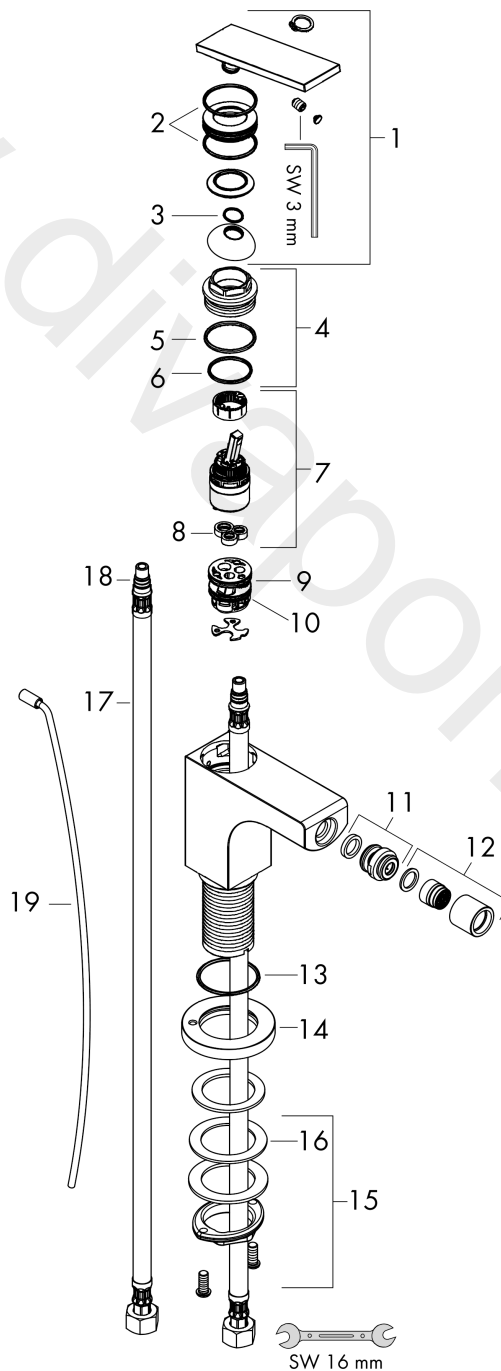

AXOR Citterio

Single lever bidet mixer with lever handle and pop-up waste set - rhombic cut

Finish: **Chrome** Article Number: **39201001**

product features

- consists of: single lever bidet mixer, waste set
- projection: 112 mm
- spout height: 73 mm
- aerator with ball pivot
- spray type: normal spray
- ceramic cartridge
- suitable for continous flow water heaters
- pop-up waste set G 1
- connection type: G 3/8 compression
- connection dimension: DN15

Technology

Product image

Scale drawing

AXOR Citterio
Single lever bidet mixer with lever handle and pop-up waste set - rhombic cut
Finish: **Chrome** Article Number: **39201001**

Exploded Drawing

Year of production: >08/21

AXOR Citterio

Single lever bidet mixer with lever handle and pop-up waste set - rhombic cut

Finish: **Chrome** Article Number: **39201001**

Spare part list

Year of production: >08/21

Pos.		Article Number	Price	PU
1	handle	94383000	£ 137,00	1
2	O-ring 30x1,5	98433000	£ 3,30	1
3	O-ring 11x1	92924000	-	1
4	nut	94092000	£ 96,00	1
5	O-ring 29x2	98391000	£ 3,30	1
6	O-ring 25x1,5	98146000	£ 3,30	1
7	cartridge, assy	92900000	£ 64,00	1
8	seal	93383000	£ 13,30	1
9	adapter for cartridge	98866000	£ 35,00	1
10	O-ring 23x2	98398000	£ 3,30	1
11	ball joint	97362000	£ 43,00	1
12	aerator laminar M16x1 (7 l/min)	97360000	£ 43,00	1
13	O-ring 33x1,5	98164000	£ 3,30	1
14	escutcheon	95668000	£ 64,00	1
15	fixing set (Ø 32)	13961000	£ 25,00	1
16	lever collar	97548000	£ 3,30	1
17	connection hose 18½" M8x0,75 3/8"	96321001	-	1
18	O-ring 7x1,5	98422000	£ 3,30	1
19	pull rod	96923000	£ 35,00	1
a	pop up waste	88509000	-	1