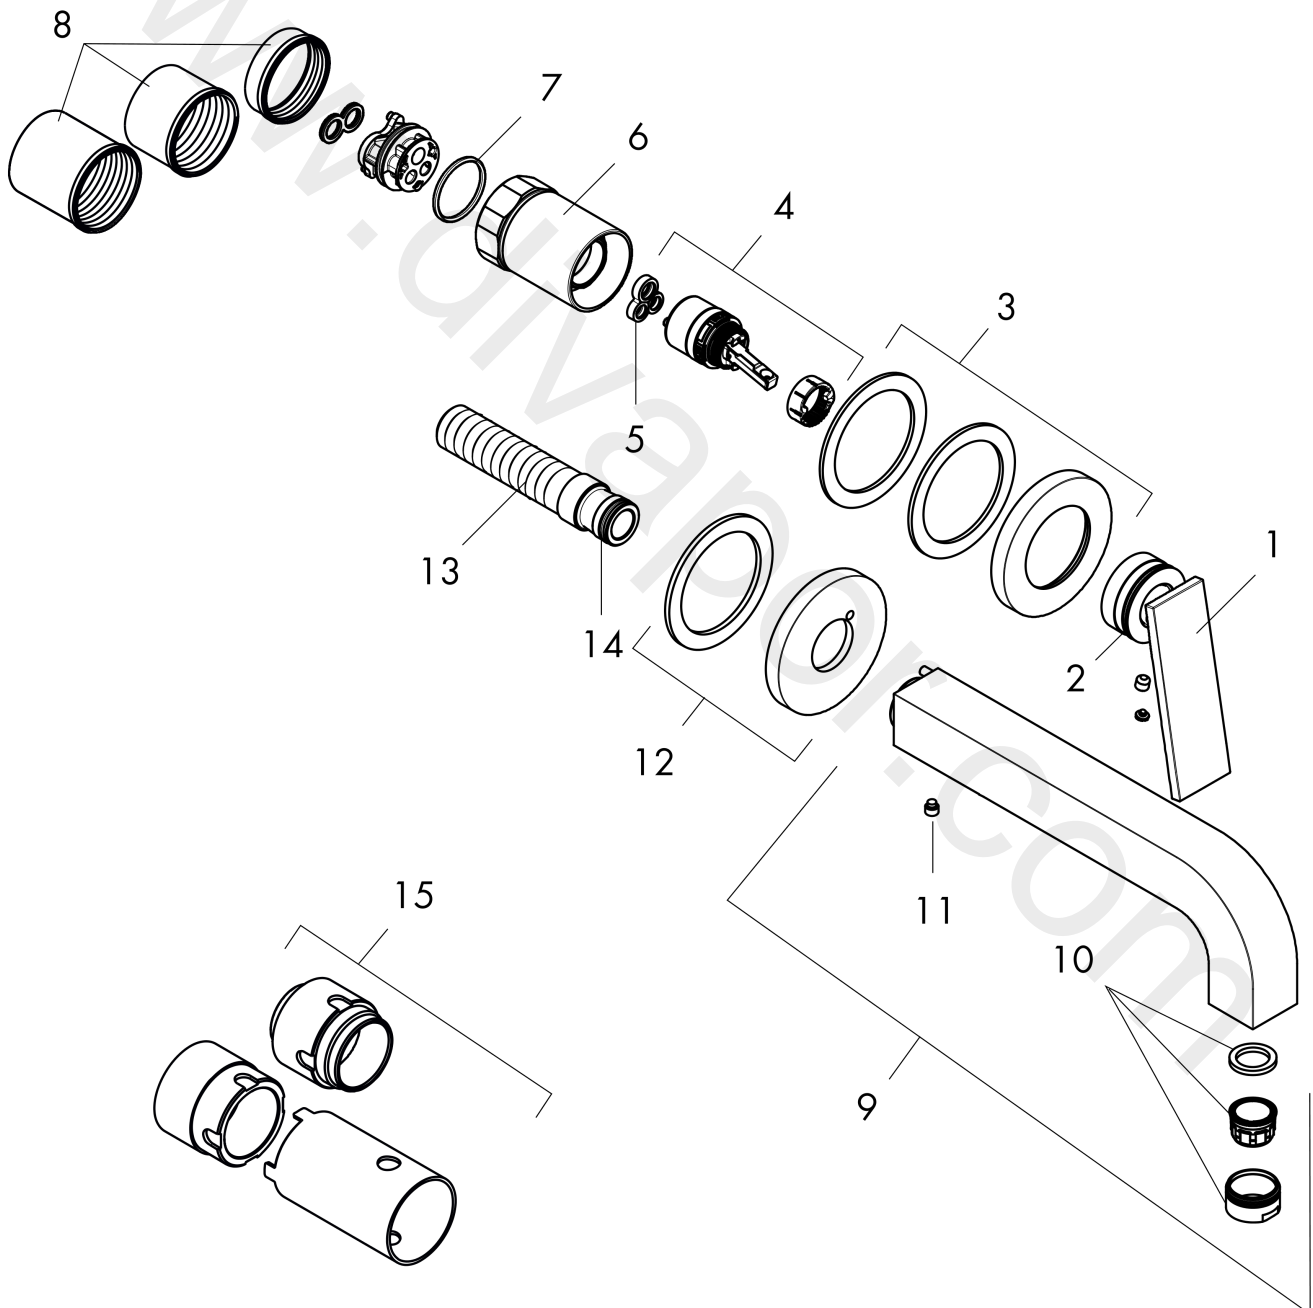

- projection: 220 mm
- handle variant: lever handle
- spray type: normal spray
- maximum flow rate at 3 bar: 4,5 l/min
- ceramic cartridge
- suitable for continuous flow water heaters
- connection type: basic set
- connection dimension: DN15
- handle can be positioned on the right or left, depending on the basic set installation

Technology

Design awards

Product image

Scale drawing

AXOR Citterio

Single lever basin mixer for concealed installation wall-mounted with lever handle, spout 220 mm and escutcheons - rhombic cut

Finish: **Chrome** Article Number: **39181001**

Exploded Drawing

Year of production: >08/21

AXOR Citterio

Single lever basin mixer for concealed installation wall-mounted with lever handle, spout 220 mm and escutcheons - rhombic cut

Finish: **Chrome** Article Number: **39181001**

Spare part list

Year of production: >08/21

Pos.		Article Number	Price	PU
1	handle	94321000	£ 137,00	1
2	O-ring 33x1,5	98164000	£ 3,30	1
3	escutcheon for handle	96909000	£ 79,00	1
4	cartridge, assy	92900000	£ 64,00	1
5	seal	93383000	£ 13,30	1
6	sleeve	93373000	£ 110,00	1
7	O-ring 26x2	98147000	£ 3,30	1
8	fixing set	97971000	£ 43,00	1
9	spout 220 mm	97239000	£ 585,00	1
10	aerator M24x1 (4,5 l/min)	92877000	£ 20,50	1
11	hollow set screw M6x6	97660000	£ 3,30	1
12	escutcheon	98720000	£ 79,00	1
13	connecting thread G½	97228000	£ 51,00	1
14	O-ring 16x2,5	98134000	£ 3,30	1
15	extension 25 mm	13586000	£ 169,00	1