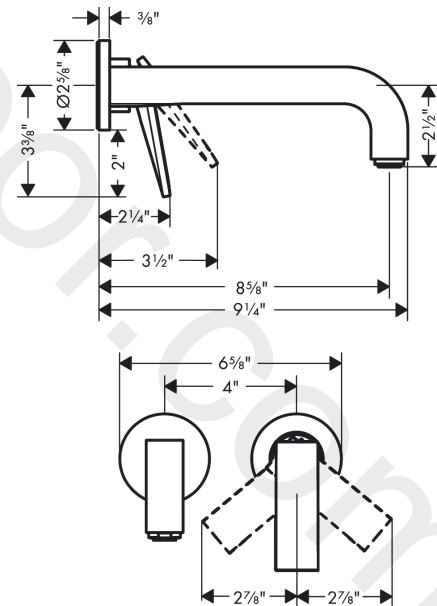

- projection: 220 mm
- handle variant: lever handle
- spray type: normal spray
- maximum flow rate at 3 bar: 4,5 l/min
- ceramic cartridge
- suitable for continuous flow water heaters
- connection type: basic set
- connection dimension: DN15
- handle can be positioned on the right or left, depending on the basic set installation

Technology

Design awards

Product image

Scale drawing

AXOR Citterio

Single lever basin mixer for concealed installation wall-mounted with lever handle, spout 220 mm and escutcheons - rhombic cut

Finish: **Chrome** Article Number: **39181001**

Exploded Drawing

Year of production: >08/21

AXOR Citterio

Single lever basin mixer for concealed installation wall-mounted with lever handle, spout 220 mm and escutcheons - rhombic cut

Finish: **Chrome** Article Number: **39181001**

Spare part list

Year of production: >08/21

Pos.		Article Number	Price	PU
1	handle	94321000	£ 137,00	1
2	O-ring 33x1,5	98164000	£ 3,30	1
3	escutcheon for handle	96909000	£ 79,00	1
4	cartridge, assy	92900000	£ 64,00	1
5	seal	93383000	£ 13,30	1
6	sleeve	93373000	£ 110,00	1
7	O-ring 26x2	98147000	£ 3,30	1
8	fixing set	97971000	£ 43,00	1
9	spout 220 mm	97239000	£ 585,00	1
10	aerator M24x1 (4,5 l/min)	92877000	£ 20,50	1
11	hollow set screw M6x6	97660000	£ 3,30	1
12	escutcheon	98720000	£ 79,00	1
13	connecting thread G½	97228000	£ 51,00	1
14	O-ring 16x2,5	98134000	£ 3,30	1
15	extension 25 mm	13586000	£ 169,00	1