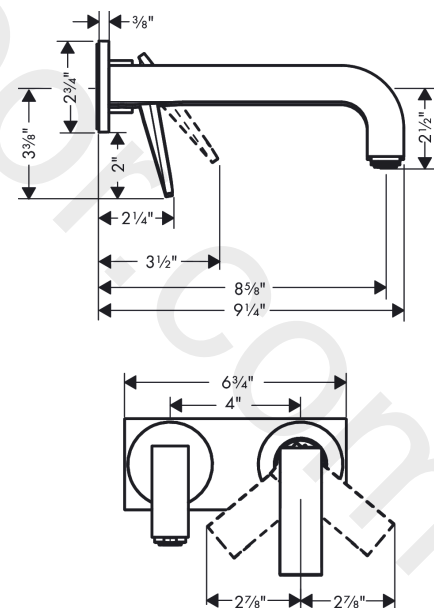

AXOR Citterio

Single lever basin mixer for concealed installation wall-mounted with lever handle, spout 220 mm and plate - rhombic cut

Finish: **Chrome** Article Number: **39171001**

product features

- consists of: single lever basin mixer for concealed installation wall-mounted
- projection: 220 mm
- handle variant: lever handle
- spray type: normal spray
- maximum flow rate at 3 bar: 4,5 l/min
- ceramic cartridge
- suitable for continuous flow water heaters
- connection type: basic set
- connection dimension: DN15
- handle can be positioned on the right or left, depending on the basic set installation

Technology

Design awards

Product image

Scale drawing

AXOR Citterio

Single lever basin mixer for concealed installation wall-mounted with lever handle, spout 220 mm and plate - rhombic cut

Finish: **Chrome** Article Number: **39171001**

Exploded Drawing

Year of production: >08/21

AXOR Citterio

Single lever basin mixer for concealed installation wall-mounted with lever handle, spout 220 mm and plate - rhombic cut

Finish: **Chrome** Article Number: **39171001**

Spare part list

Year of production: >08/21

Pos.		Article Number	Price	PU
1	handle	94321000	£ 137,00	1
2	O-ring 33x1,5	98164000	£ 3,30	1
3	escutcheon for handle	96912000	£ 51,00	1
4	O-ring 57x2,5	98394000	£ 6,10	1
5	nut	97601000	£ 20,50	1
6	escutcheon	96914000	£ 224,00	1
7	cartridge, assy	92900000	£ 64,00	1
8	sleeve	93373000	£ 110,00	1
9	O-ring 26x2	98147000	£ 3,30	1
10	fixing set	97971000	£ 43,00	1
11	spout 220 mm	97239000	£ 585,00	1
12	aerator M24x1 (4,5 l/min)	92877000	£ 20,50	1
13	hollow set screw M6x6	97660000	£ 3,30	1
14	escutcheon for spout	97695000	£ 64,00	1
15	connecting thread G½	97228000	£ 51,00	1
16	O-ring 16x2,5	98134000	£ 3,30	1
17	seal	93383000	£ 13,30	1
a	extension 25 mm	13586000	£ 169,00	1