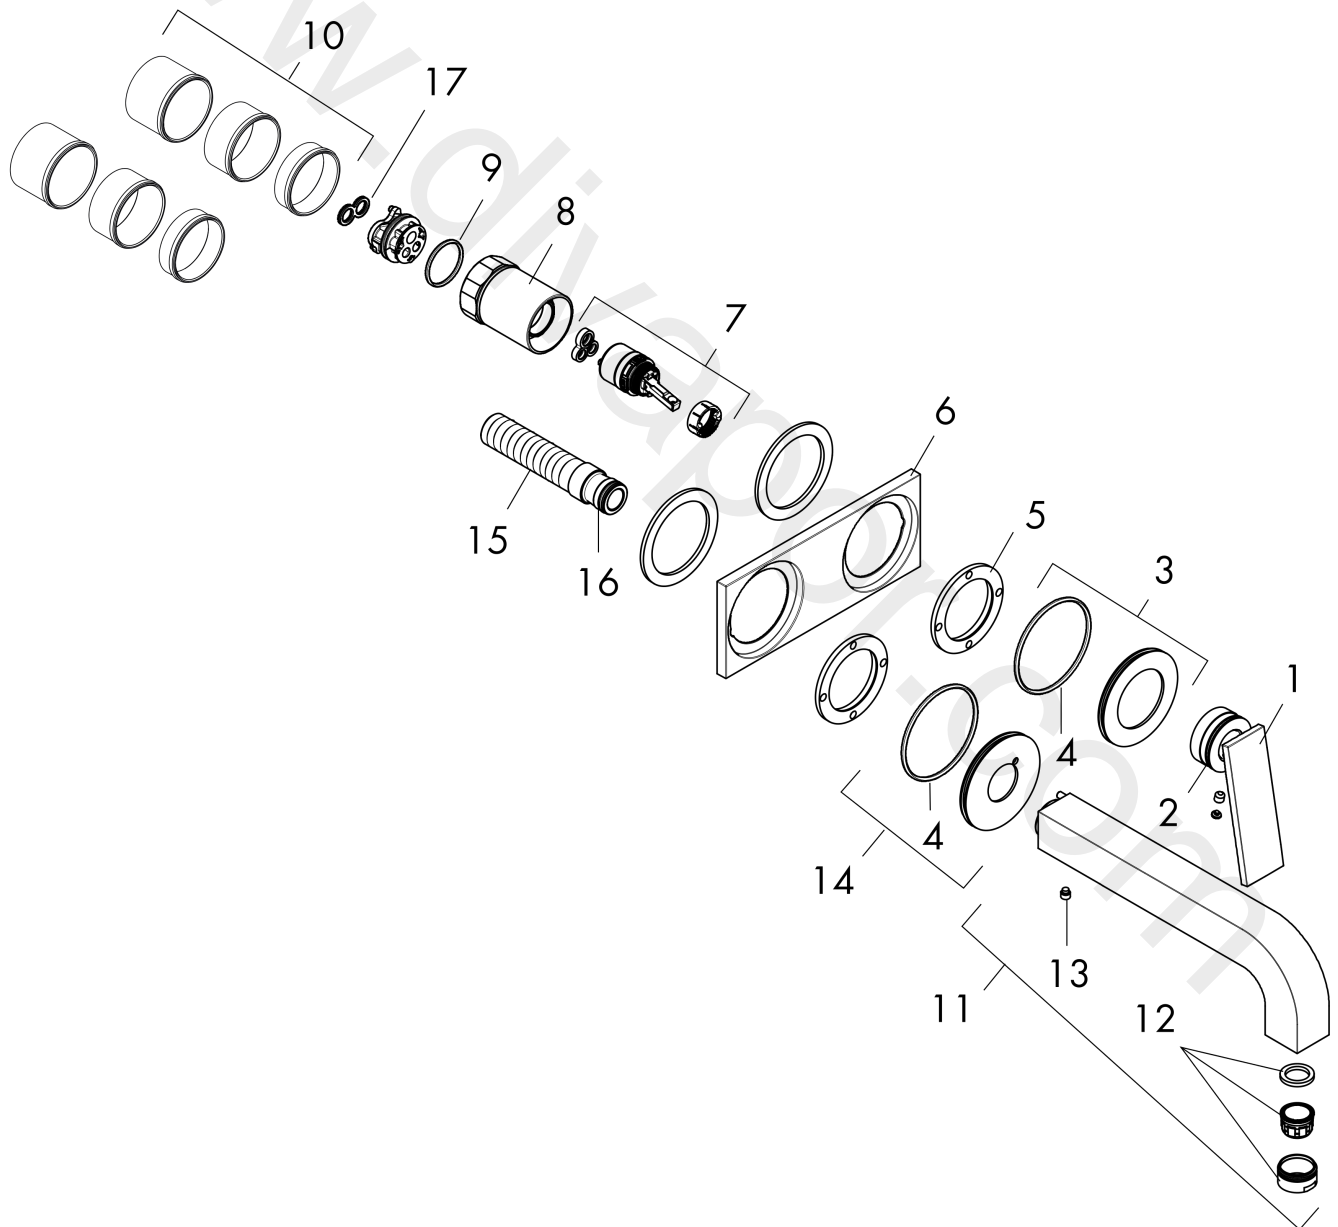

AXOR Citterio

Single lever basin mixer for concealed installation wall-mounted with lever handle, spout 220 mm and plate - rhombic cut

Finish: **Chrome** Article Number: **39171001**

product features

- consists of: single lever basin mixer for concealed installation wall-mounted
- projection: 220 mm
- handle variant: lever handle
- spray type: normal spray
- maximum flow rate at 3 bar: 4,5 l/min
- ceramic cartridge
- suitable for continuous flow water heaters
- connection type: basic set
- connection dimension: DN15
- handle can be positioned on the right or left, depending on the basic set installation

Technology

Design awards

Product image

Scale drawing

AXOR Citterio

Single lever basin mixer for concealed installation wall-mounted with lever handle, spout 220 mm and plate - rhombic cut

Finish: **Chrome** Article Number: **39171001**

Exploded Drawing

Year of production: >08/21

AXOR Citterio

Single lever basin mixer for concealed installation wall-mounted with lever handle, spout 220 mm and plate - rhombic cut

Finish: **Chrome** Article Number: **39171001**

Spare part list

Year of production: >08/21

Pos.		Article Number	Price	PU
1	handle	94321000	£ 137,00	1
2	O-ring 33x1,5	98164000	£ 3,30	1
3	escutcheon for handle	96912000	£ 51,00	1
4	O-ring 57x2,5	98394000	£ 6,10	1
5	nut	97601000	£ 20,50	1
6	escutcheon	96914000	£ 224,00	1
7	cartridge, assy	92900000	£ 64,00	1
8	sleeve	93373000	£ 110,00	1
9	O-ring 26x2	98147000	£ 3,30	1
10	fixing set	97971000	£ 43,00	1
11	spout 220 mm	97239000	£ 585,00	1
12	aerator M24x1 (4,5 l/min)	92877000	£ 20,50	1
13	hollow set screw M6x6	97660000	£ 3,30	1
14	escutcheon for spout	97695000	£ 64,00	1
15	connecting thread G½	97228000	£ 51,00	1
16	O-ring 16x2,5	98134000	£ 3,30	1
17	seal	93383000	£ 13,30	1
a	extension 25 mm	13586000	£ 169,00	1