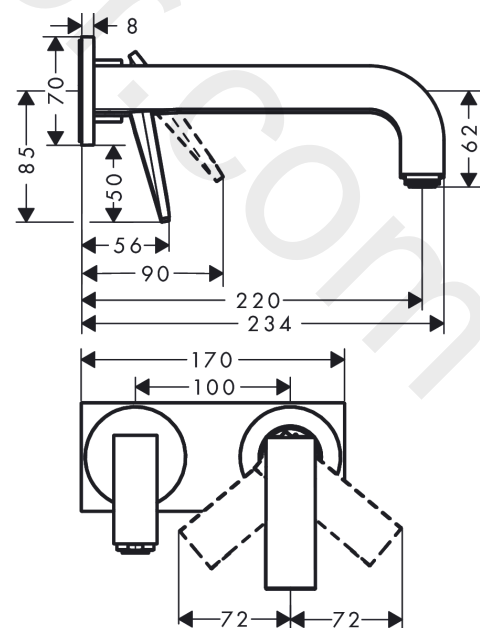

Scale drawing