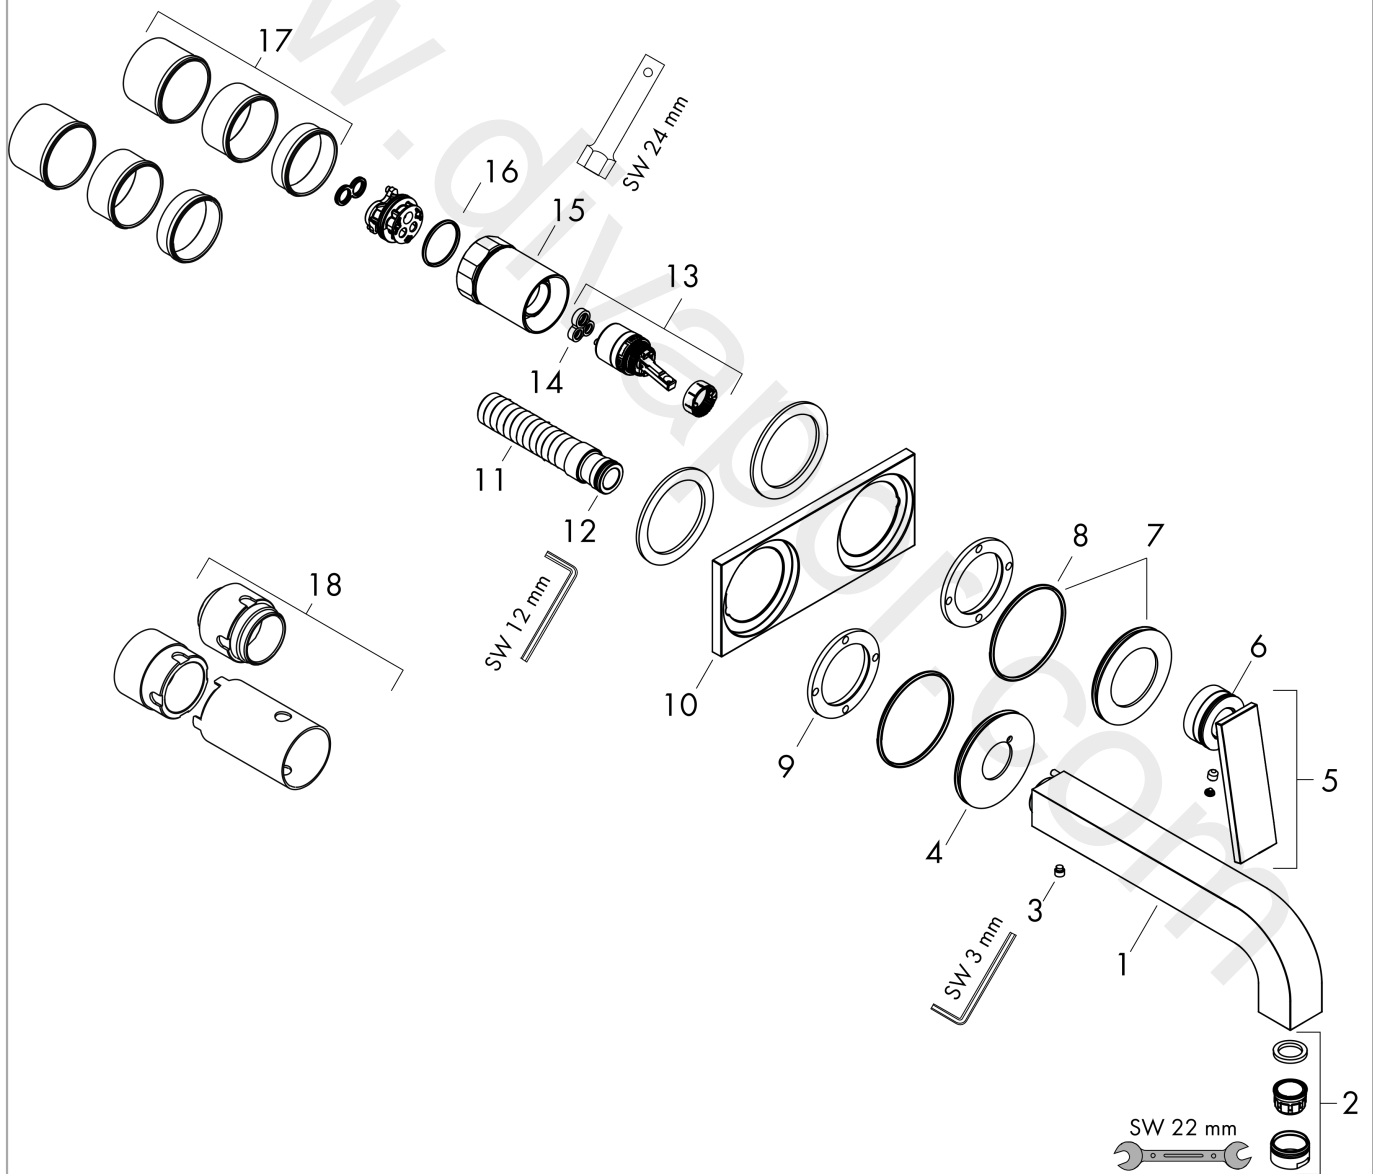

AXOR Citterio
Single lever basin mixer for concealed installation wall-mounted with lever handle, spout 220 mm and plate - rhombic cut
Finish: **Chrome** Article Number: **39171000**

Exploded Drawing

Year of production: >04/21

AXOR Citterio

Single lever basin mixer for concealed installation wall-mounted with lever handle, spout 220 mm and plate - rhombic cut

Finish: **Chrome** Article Number: **39171000**

Spare part list

Year of production: >04/21

Pos.		Article Number	Price	PU
1	spout 220 mm	97239000	£ 585,00	1
2	aerator M24x1 (5 l/min)	13185000	£ 22,30	1
3	hollow set screw M6x6	97660000	£ 3,30	1
4	escutcheon for spout	97695000	£ 64,00	1
5	handle	94321000	£ 137,00	1
6	O-ring 33x1,5	98164000	£ 3,30	1
7	escutcheon for handle	96912000	£ 51,00	1
8	O-ring 57x2,5	98394000	£ 6,10	1
9	nut	97601000	£ 20,50	1
10	escutcheon	96914000	£ 224,00	1
11	connecting thread G½	97228000	£ 51,00	1
12	O-ring 16x2,5	98134000	£ 3,30	1
13	cartridge, assy	92900000	£ 64,00	1
14	seal	93383000	£ 13,30	1
15	sleeve	93373000	£ 110,00	1
16	O-ring 26x2	98147000	£ 3,30	1
17	fixing set	97971000	£ 43,00	1
18	extension 25 mm	13586000	£ 169,00	1
a	pop up waste	51301000	£ 87,00	1