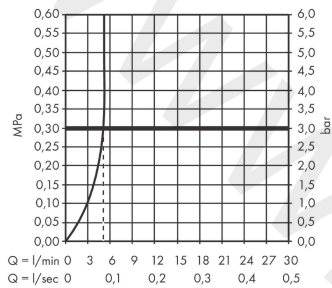

AXOR Citterio

Single lever basin mixer for concealed installation wall-mounted with lever handle, spout 220 mm and plate - rhombic cut

Finish: **Chrome** Article Number: **39171000**

Flowchart