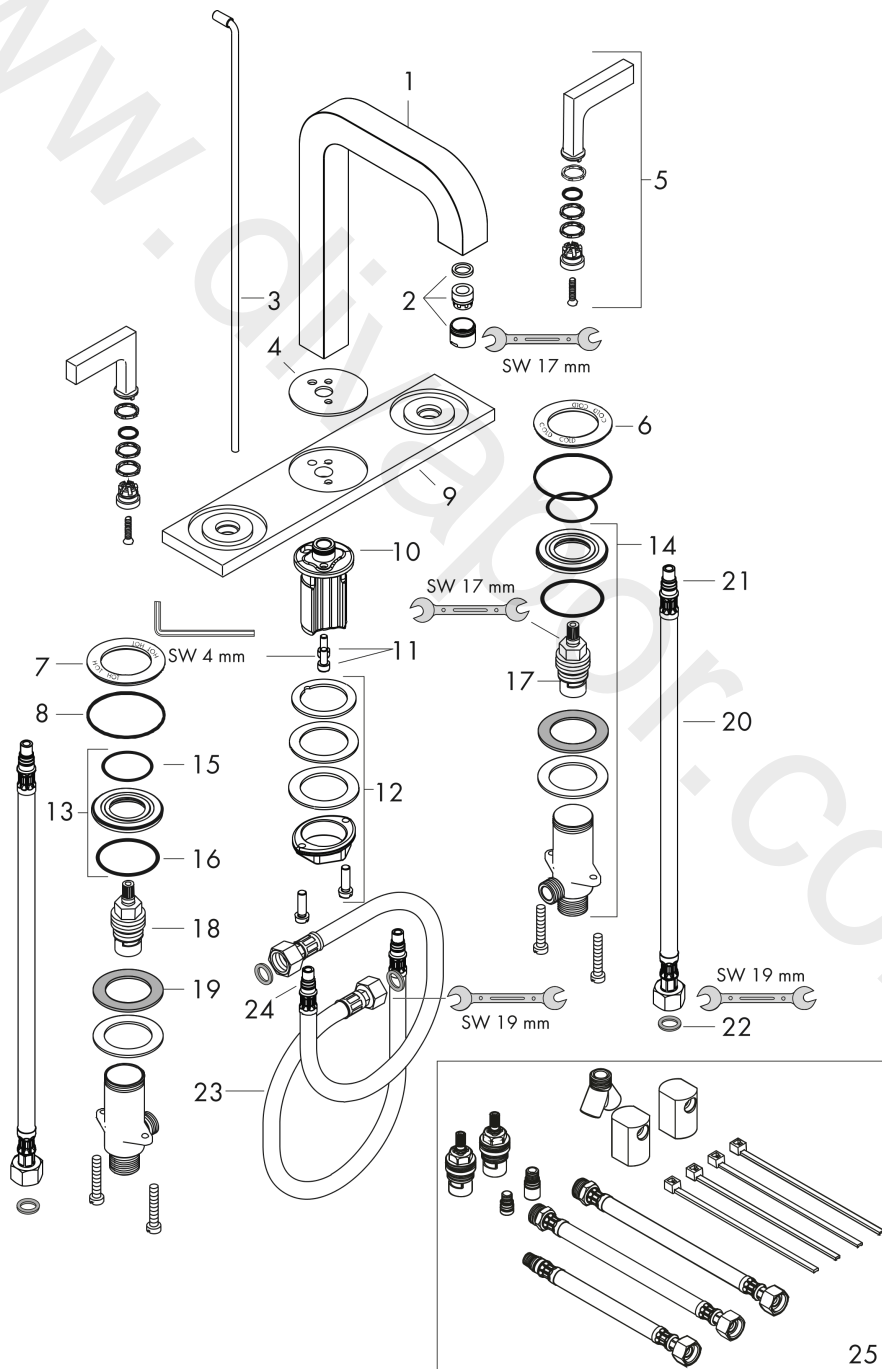

AXOR Citterio
3-hole basin mixer with pop-up waste set and spout 205 mm, lever handles and plate
 Surfaces: Article Number: **39156000**

Exploded Drawing

Year of production: **01/10 - 12/17**

AXOR Citterio

3-hole basin mixer with pop-up waste set and spout 205 mm, lever handles and plate

Surfaces: Article Number: **39156000**

Spare part list

Year of production: **01/10 - 12/17**

Pos.		Article Number	Price	PU
1	spout 230 mm	95567000	£ 585,00	1
2	aerator M18x1 (5 l/min)	95384000	£ 43,00	1
3	pop up rod	96676000	£ 25,00	1
4	escutcheon	95571000	£ 43,00	1
5	handle	39293000	£ 79,00	1
6	escutcheon cold water	96679000	£ 51,00	1
7	escutcheon hot water	96678000	£ 51,00	1
8	O-ring 52x1,5	98200000	£ 6,10	1
9	escutcheon	95570000	£ 275,00	1
10	O-ring 12x2	98214000	£ 3,30	1
11	hexagon socket screw M5x12	98639000	£ 3,30	1
12	fixing set (Ø 32)	13961000	£ 25,00	1
13	nut	92854000	£ 20,50	1
14	stop valve cpl.	97357000	£ 137,00	1
15	O-Ring 32x2,5	96364000	£ 25,00	1
16	O-ring 40x3	92634000	£ 3,30	1
17	shut off unit right closing	94009000	£ 43,00	1
18	shut off unit left closing	94008000	£ 43,00	1
19	lever collar	97548000	£ 3,30	1
20	connection hose 450 mm M10x1 G3/8	96507000	£ 43,00	1
21	O-ring 8x1,75	97827000	£ 3,30	1
22	connection hose 450 mm M8x0,75 G3/8	97206000	£ 35,00	1
23	O-ring 7x1,5	98422000	£ 3,30	1
24	sealing set	95581000	£ 6,10	1
25	Hose extension set for 3-Hole Basin Mixer	38959000	£ 147,00	1
a	pop up waste	94139000	£ 96,00	1
b	fixation extension 35 mm	13898000	£ 79,00	1