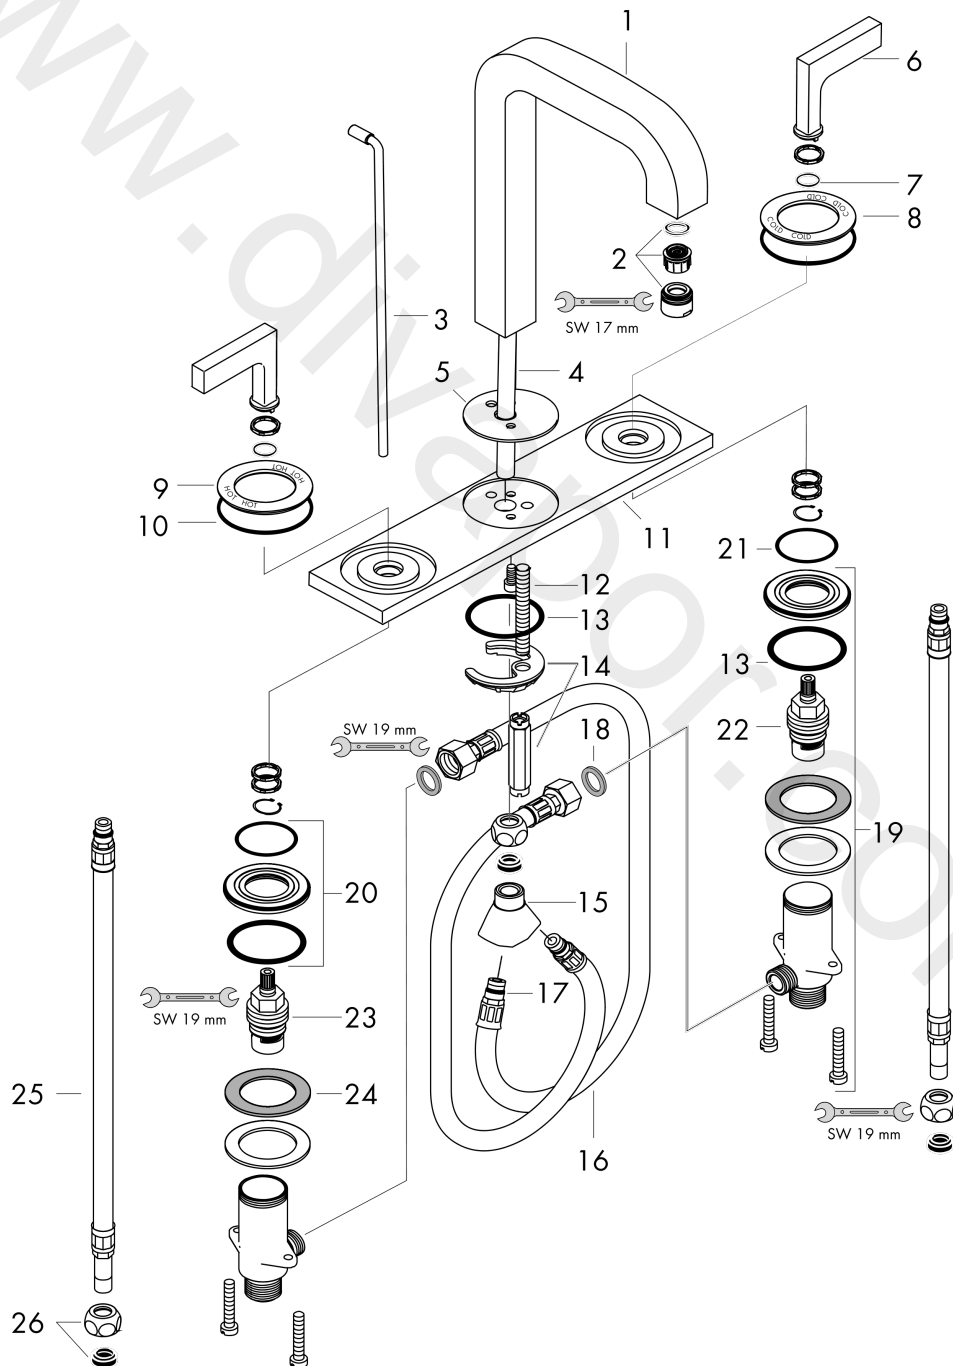

AXOR Citterio
3-hole basin mixer with pop-up waste set and spout 205 mm, lever handles and plate
 Surfaces: Article Number: **39156000**

Exploded Drawing

Year of production: **10/05 - 12/09**

AXOR Citterio

3-hole basin mixer with pop-up waste set and spout 205 mm, lever handles and plate

Surfaces: Article Number: **39156000**

Spare part list

Year of production: **10/05 - 12/09**

Pos.		Article Number	Price	PU
1	spout 230 mm	97802000	£ 585,00	1
2	aerator laminar M18x1 (7 l/min)	96673000	£ 43,00	1
3	pop up rod	96676000	£ 25,00	1
4	supply pipe	95179000	-	1
5	escutcheon for spout	97803000	£ 64,00	1
6	handle	39293000	£ 79,00	1
7	O-ring 11x1,5	98385000	£ 3,30	1
8	escutcheon cold water	96679000	£ 51,00	1
9	escutcheon hot water	96678000	£ 51,00	1
10	O-ring 52x1,5	98200000	£ 6,10	1
11	escutcheon	96680000	£ 224,00	1
12	screw M8 x 68	97736000	£ 6,10	1
13	O-ring 40x3	92634000	£ 3,30	1
14	fixing set	96016000	£ 35,00	1
15	hose connection angel	97753000	£ 51,00	1
16	connection hose 450 mm M10x1 G3/8	96507000	£ 43,00	1
17	O-ring 8x1,75	97827000	£ 3,30	1
18	sealing set	95581000	£ 6,10	1
19	nut	92854000	£ 20,50	1
20	stop valve cpl.	97357000	£ 137,00	1
21	O-Ring 32x2,5	96364000	£ 25,00	1
22	shut off unit right closing	94009000	£ 43,00	1
23	shut off unit left closing	94008000	£ 43,00	1
24	lever collar	97548000	£ 3,30	1
25	connection hose 450 mm M10x1 G3/8	96507000	£ 43,00	1
26	squeezing connection	94158000	£ 9,00	1
a	pop up waste	94139000	£ 96,00	1
b	fixation extension 35 mm	13898000	£ 79,00	1