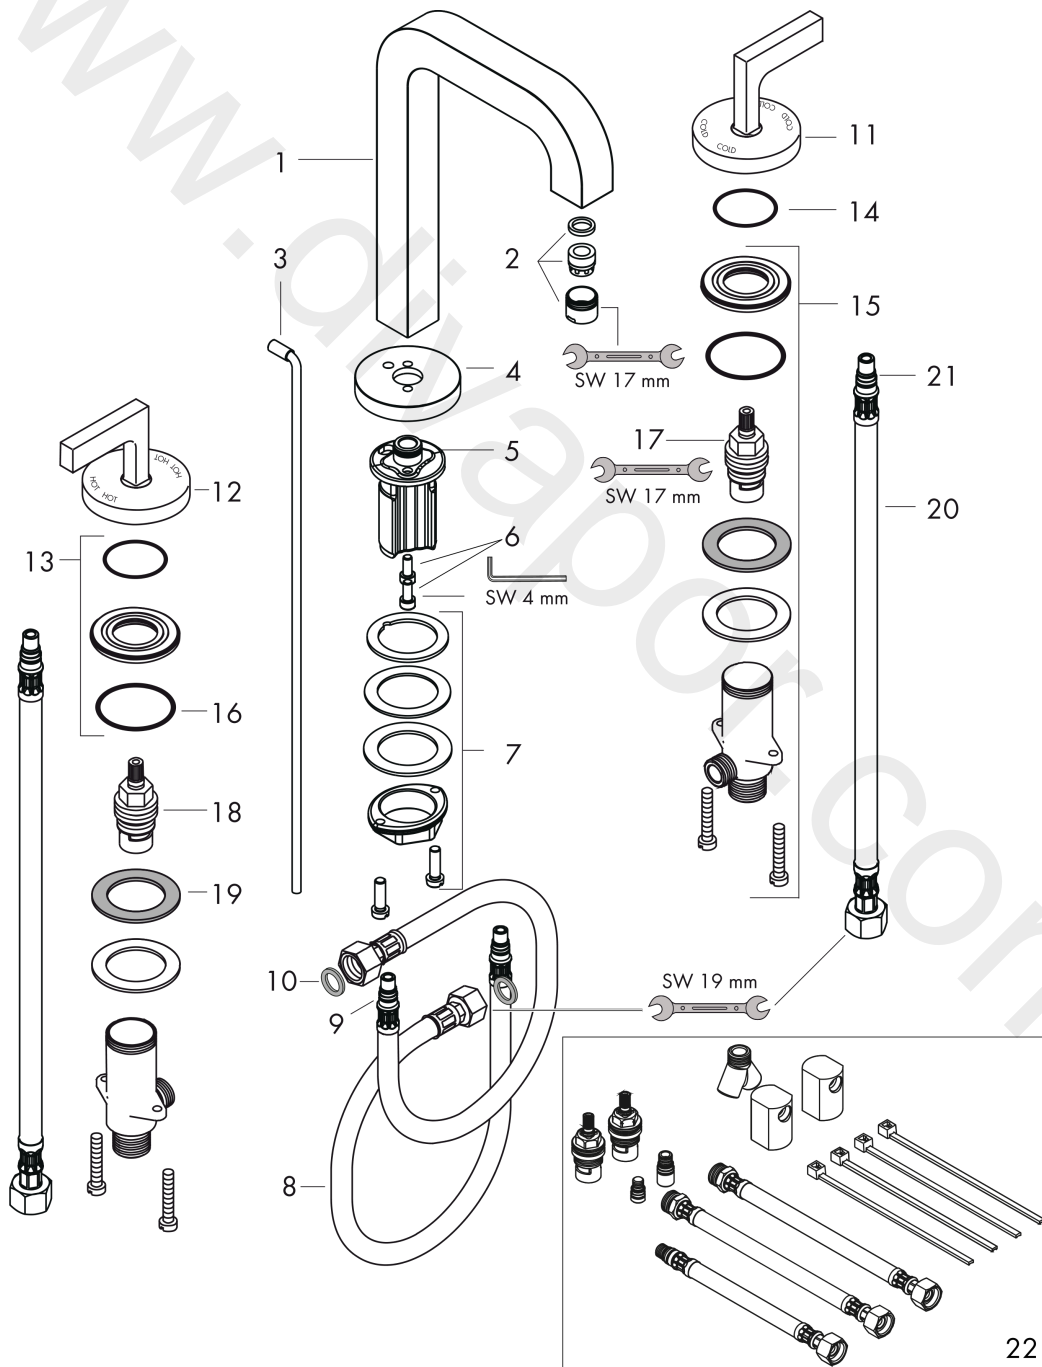

AXOR Citterio

3-hole basin mixer 170 with spout 205 mm, lever handles, escutcheons and pop-up waste set

Surfaces: Article Number: 39155000

Exploded Drawing

Year of production: 12/09 - 12/17

AXOR Citterio

3-hole basin mixer 170 with spout 205 mm, lever handles, escutcheons and pop-up waste set

Surfaces: Article Number: **39155000**

Spare part list

Year of production: **12/09 - 12/17**

Pos.		Article Number	Price	PU
1	spout 230 mm	95567000	£ 585,00	1
2	aerator M18x1 (5 l/min)	95384000	£ 43,00	1
3	pop up rod	96676000	£ 25,00	1
4	escutcheon	95569000	£ 51,00	1
5	O-ring 12x2	98214000	£ 3,30	1
6	hexagon socket screw M5x12	98639000	£ 3,30	1
7	fixing set (Ø 32)	13961000	£ 25,00	1
8	connection hose 450 mm M8x0,75 G3/8	97206000	£ 35,00	1
9	O-ring 7x1,5	98422000	£ 3,30	1
10	sealing set	95581000	£ 6,10	1
11	handle for cold water	39093000	£ 137,00	1
12	handle for hot water	39094000	£ 137,00	1
13	nut	92854000	£ 20,50	1
14	O-Ring 32x2,5	96364000	£ 25,00	1
15	stop valve cpl.	97357000	£ 137,00	1
16	O-ring 40x3	92634000	£ 3,30	1
17	shut off unit left closing	94008000	£ 43,00	1
18	shut off unit right closing	94009000	£ 43,00	1
19	lever collar	97548000	£ 3,30	1
20	connection hose 450 mm M10x1 G3/8	96507000	£ 43,00	1
21	O-ring 8x1,75	97827000	£ 3,30	1
22	Hose extension set for 3-Hole Basin Mixer	38959000	£ 147,00	1
a	pop up waste	94139000	£ 96,00	1
b	fixation extension 35 mm	13898000	£ 79,00	1