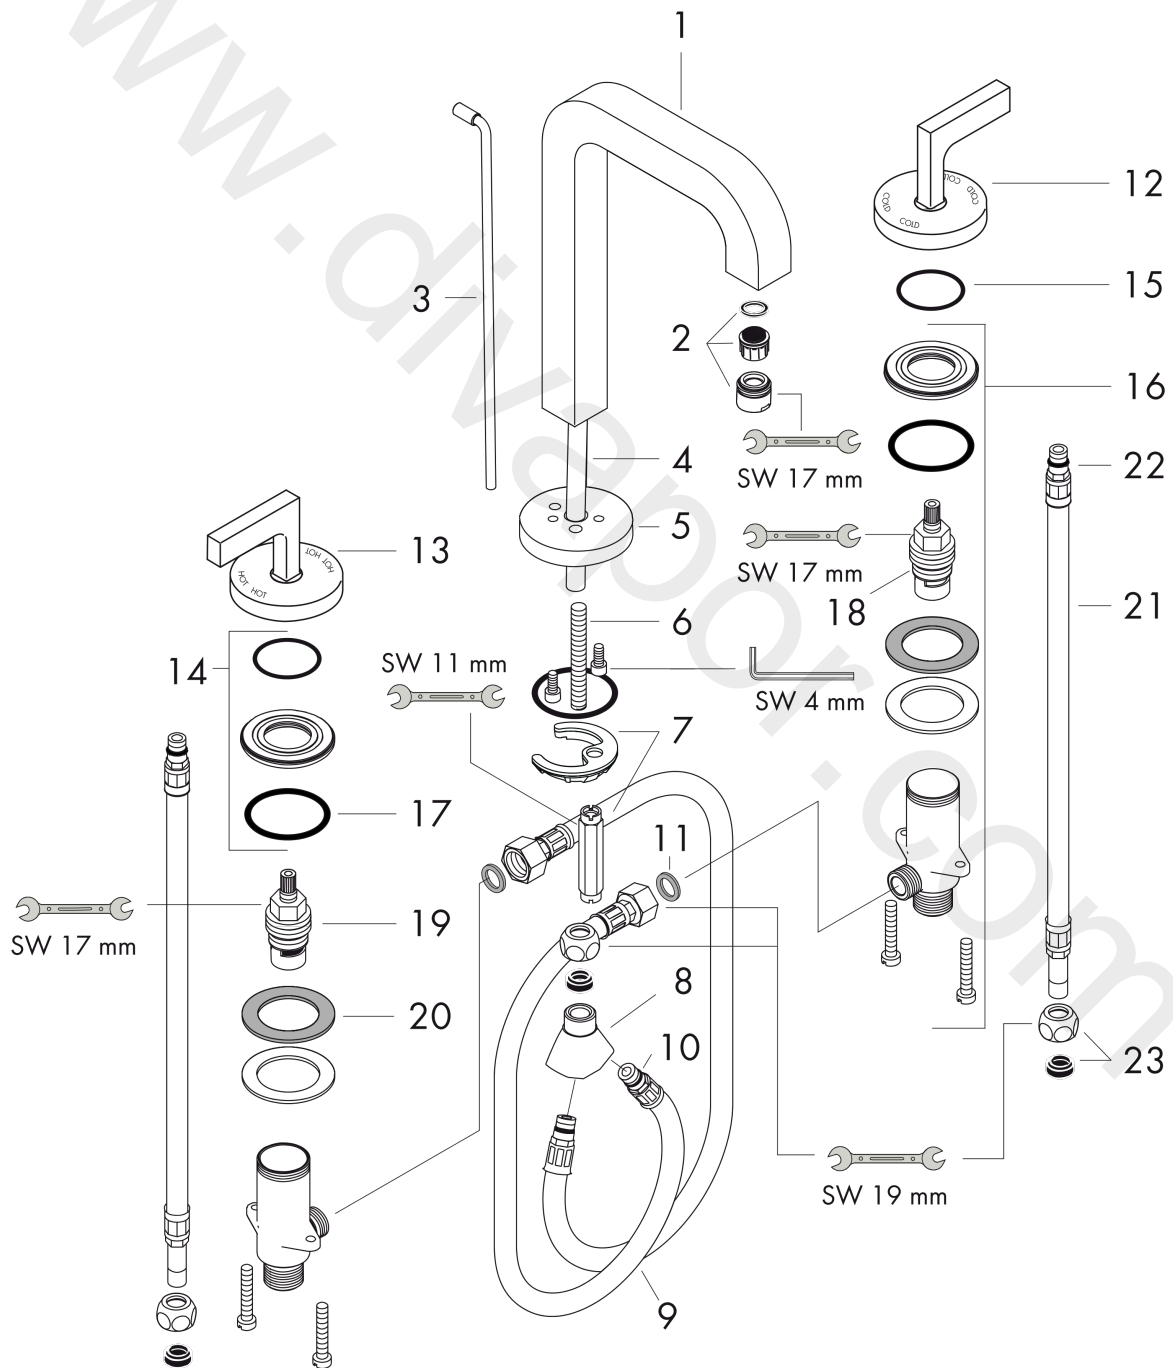

AXOR Citterio

3-hole basin mixer 170 with spout 205 mm, lever handles, escutcheons and pop-up waste set

Surfaces: Article Number: **39155000**

Exploded Drawing

Year of production: **10/05 - 11/09**

AXOR Citterio

3-hole basin mixer 170 with spout 205 mm, lever handles, escutcheons and pop-up waste set

Surfaces: Article Number: **39155000**

Spare part list

Year of production: **10/05 - 11/09**

Pos.		Article Number	Price	PU
1	spout 230 mm	97802000	£ 585,00	1
2	aerator laminar M18x1 (7 l/min)	96673000	£ 43,00	1
3	pop up rod	96676000	£ 25,00	1
4	supply pipe	95179000	-	1
5	escutcheon for spout	97804000	£ 79,00	1
6	screw M8 x 68	97736000	£ 6,10	1
7	fixing set	96016000	£ 35,00	1
8	hose connection angel	97753000	£ 51,00	1
9	connection hose 450 mm M8x0,75 G3/8	97206000	£ 35,00	1
10	O-ring 7x1,5	98422000	£ 3,30	1
11	sealing set	95581000	£ 6,10	1
12	handle for cold water	39093000	£ 137,00	1
13	handle for hot water	39094000	£ 137,00	1
14	nut	92854000	£ 20,50	1
15	O-Ring 32x2,5	96364000	£ 25,00	1
16	stop valve cpl.	97357000	£ 137,00	1
17	O-ring 40x3	92634000	£ 3,30	1
18	shut off unit left closing	94008000	£ 43,00	1
19	shut off unit right closing	94009000	£ 43,00	1
20	lever collar	97548000	£ 3,30	1
21	connection hose 450 mm M10x1 G3/8	96507000	£ 43,00	1
22	O-ring 8x1,75	97827000	£ 3,30	1
23	squeezing connection	94158000	£ 9,00	1
a	pop up waste	94139000	£ 96,00	1
b	fixation extension 35 mm	13898000	£ 79,00	1