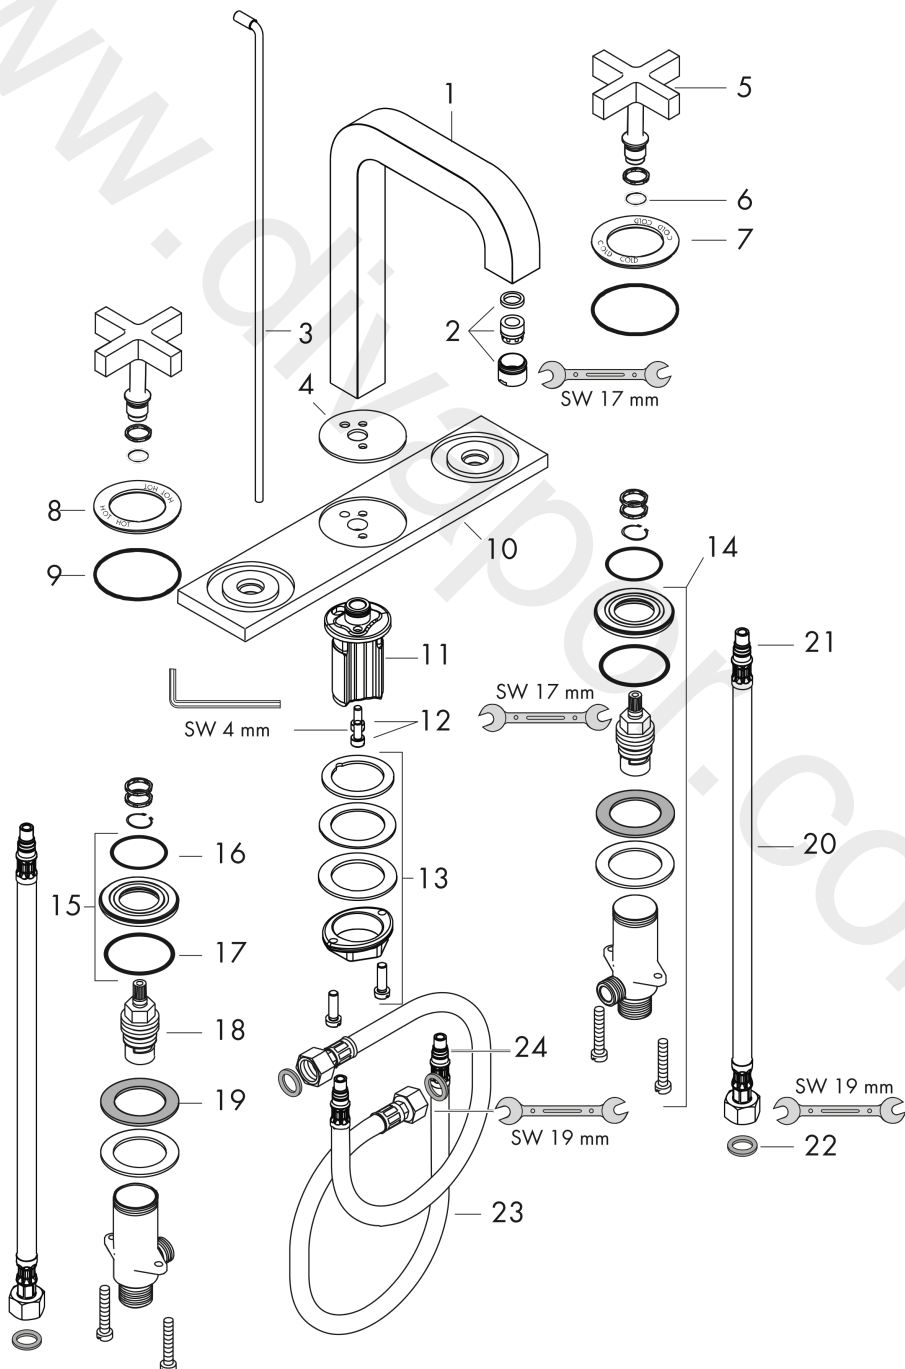

AXOR Citterio
3-hole basin mixer with pop-up waste set and spout 205 mm, cross handles and plate
 Surfaces: Article Number: **39154000**

Exploded Drawing

Year of production: **01/10 - 12/17**

AXOR Citterio

3-hole basin mixer with pop-up waste set and spout 205 mm, cross handles and plate

Surfaces: Article Number: **39154000**

Spare part list

Year of production: **01/10 - 12/17**

Pos.		Article Number	Price	PU
1	spout 230 mm	95567000	£ 585,00	1
2	aerator M18x1 (5 l/min)	95384000	£ 43,00	1
3	pop up rod	96676000	£ 25,00	1
4	escutcheon	95571000	£ 43,00	1
5	handle	39291000	£ 79,00	1
6	O-ring 11x1,5	98385000	£ 3,30	1
7	escutcheon cold water	96679000	£ 51,00	1
8	escutcheon hot water	96678000	£ 51,00	1
9	O-ring 52x1,5	98200000	£ 6,10	1
10	escutcheon	95570000	£ 275,00	1
11	O-ring 12x2	98214000	£ 3,30	1
12	hexagon socket screw M5x12	98639000	£ 3,30	1
13	fixing set (Ø 32)	13961000	£ 25,00	1
14	stop valve cpl.	97357000	£ 137,00	1
15	nut	92854000	£ 20,50	1
16	O-Ring 32x2,5	96364000	£ 25,00	1
17	O-ring 40x3	92634000	£ 3,30	1
18	shut off unit	94149000	£ 35,00	1
19	lever collar	97548000	£ 3,30	1
20	connection hose 450 mm M10x1 G3/8	96507000	£ 43,00	1
21	O-ring 8x1,75	97827000	£ 3,30	1
22	connection hose 450 mm M8x0,75 G3/8	97206000	£ 35,00	1
23	O-ring 7x1,5	98422000	£ 3,30	1
24	sealing set	95581000	£ 6,10	1
a	pop up waste	94139000	£ 96,00	1
b	fixation extension 35 mm	13898000	£ 79,00	1