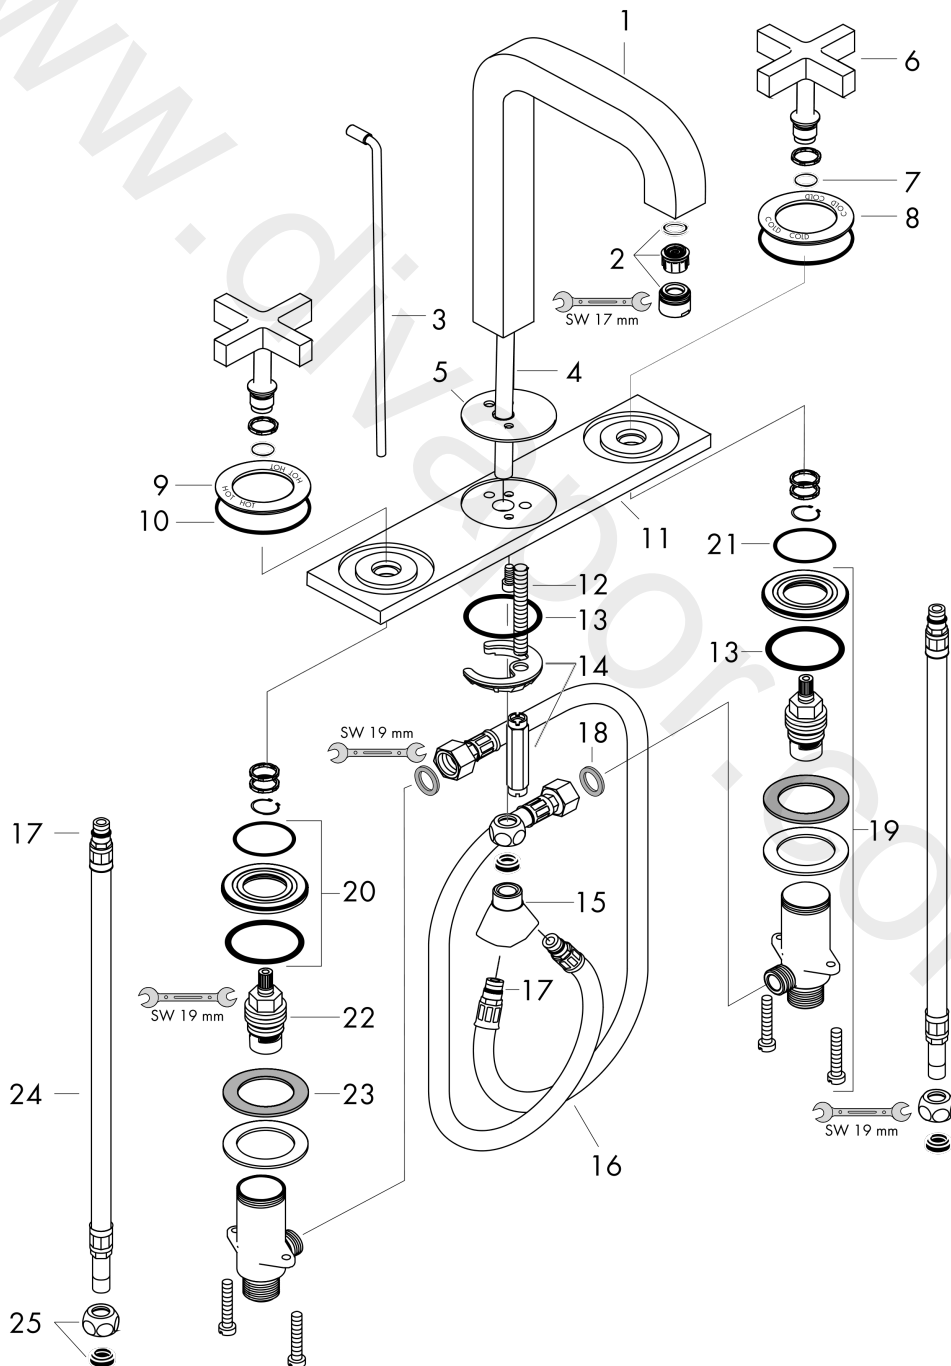

AXOR Citterio
3-hole basin mixer with pop-up waste set and spout 205 mm, cross handles and plate
 Surfaces: Article Number: **39154000**

Exploded Drawing

Year of production: **10/05 - 12/09**

AXOR Citterio

3-hole basin mixer with pop-up waste set and spout 205 mm, cross handles and plate

Surfaces: Article Number: **39154000**

Spare part list

Year of production: **10/05 - 12/09**

Pos.		Article Number	Price	PU
1	spout 230 mm	97802000	£ 585,00	1
2	aerator laminar M18x1 (7 l/min)	96673000	£ 43,00	1
3	pop up rod	96676000	£ 25,00	1
4	supply pipe	95179000	-	1
5	escutcheon for spout	97803000	£ 64,00	1
6	handle	39291000	£ 79,00	1
7	O-ring 11x1,5	98385000	£ 3,30	1
8	escutcheon cold water	96679000	£ 51,00	1
9	escutcheon hot water	96678000	£ 51,00	1
10	O-ring 52x1,5	98200000	£ 6,10	1
11	escutcheon	96680000	£ 224,00	1
12	screw M8 x 68	97736000	£ 6,10	1
13	O-ring 40x3	92634000	£ 3,30	1
14	fixing set	96016000	£ 35,00	1
15	hose connection angel	97753000	£ 51,00	1
16	connection hose 450 mm M10x1 G3/8	96507000	£ 43,00	1
17	O-ring 8x1,75	97827000	£ 3,30	1
18	sealing set	95581000	£ 6,10	1
19	stop valve cpl.	97357000	£ 137,00	1
20	nut	92854000	£ 20,50	1
21	O-Ring 32x2,5	96364000	£ 25,00	1
22	shut off unit	94149000	£ 35,00	1
23	lever collar	97548000	£ 3,30	1
24	connection hose 450 mm M10x1 G3/8	96507000	£ 43,00	1
25	squeezing connection	94158000	£ 9,00	1
a	pop up waste	94139000	£ 96,00	1
b	fixation extension 35 mm	13898000	£ 79,00	1