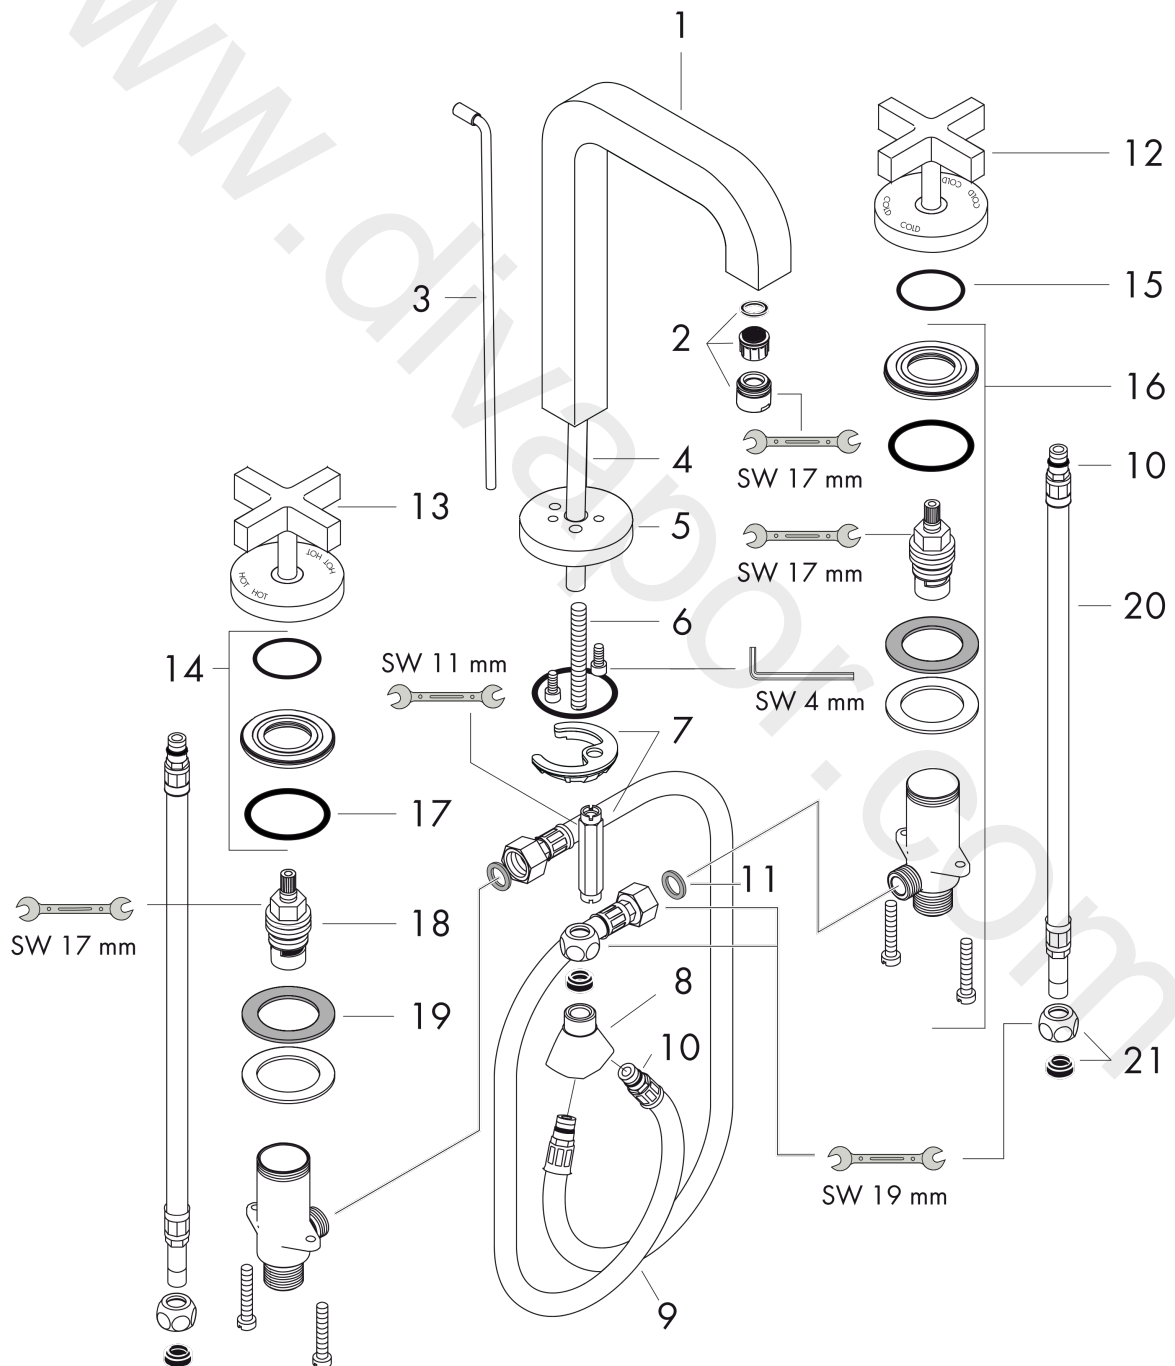

## AXOR Citterio

3-hole basin mixer 170 with spout 205 mm, cross handles, escutcheons and pop-up waste set

Surfaces: Article Number: 39153000

### Exploded Drawing

Year of production: 10/05 - 11/09

## AXOR Citterio

**3-hole basin mixer 170 with spout 205 mm, cross handles, escutcheons and pop-up waste set**

Surfaces: Article Number: **39153000**

### Spare part list

Year of production: **10/05 - 11/09**

Pos.		Article Number	Price	PU
1	spout 230 mm	97802000	£ 585,00	1
2	aerator laminar M18x1 (7 l/min)	96673000	£ 43,00	1
3	pop up rod	96676000	£ 25,00	1
4	supply pipe	95179000	-	1
5	escutcheon for spout	97804000	£ 79,00	1
6	screw M8 x 68	97736000	£ 6,10	1
7	fixing set	96016000	£ 35,00	1
8	hose connection angel	97753000	£ 51,00	1
9	connection hose 450 mm M10x1 G3/8	96507000	£ 43,00	1
10	O-ring 8x1,75	97827000	£ 3,30	1
11	sealing set	95581000	£ 6,10	1
12	handle for cold water	39297000	£ 96,00	1
13	handle for hot water	39298000	£ 96,00	1
14	nut	92854000	£ 20,50	1
15	O-Ring 32x2,5	96364000	£ 25,00	1
16	stop valve cpl.	97357000	£ 137,00	1
17	O-ring 40x3	92634000	£ 3,30	1
18	shut off unit	94149000	£ 35,00	1
19	lever collar	97548000	£ 3,30	1
20	connection hose 450 mm M10x1 G3/8	96507000	£ 43,00	1
21	squeezing connection	94158000	£ 9,00	1
a	fixation extension 35 mm	13898000	£ 79,00	1
b	pop up waste	94139000	£ 96,00	1