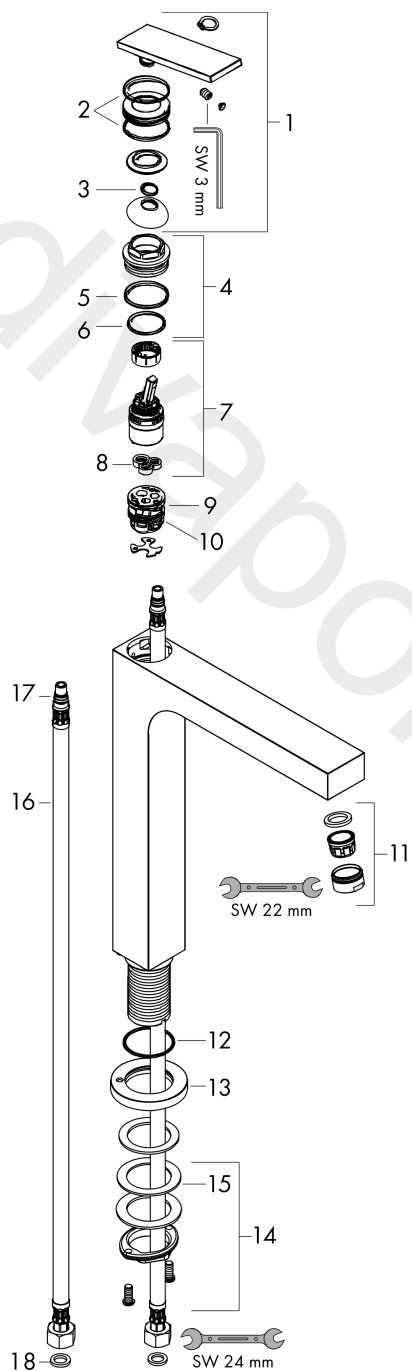

AXOR Citterio

Single lever basin mixer 280 with lever handle for wash bowls with waste set 2 ticks - rhombic cut

Finish: **Chrome** Article Number: **39151009**

product features

- consists of: single lever basin mixer, waste set
- ComfortZone 280
- projection: 200 mm
- spout height: 280 mm
- handle variant: lever handle
- spray type: normal spray
- maximum flow rate at 3 bar: 3,5 l/min
- ceramic cartridge
- suitable for continuous flow water heaters
- non-closing waste set
- connection type: G ½ connections
- connection dimension: DN15

Technology

Product image

Scale drawing

AXOR Citterio
Single lever basin mixer 280 with lever handle for wash bowls with waste set 2 ticks - rhombic cut
Finish: **Chrome** Article Number: **39151009**

Flowchart

AXOR Citterio
Single lever basin mixer 280 with lever handle for wash bowls with waste set 2 ticks - rhombic cut
 Finish: **Chrome** Article Number: **39151009**

Exploded Drawing

Year of production: >10/21

Pos.		Article Number	Price	PU
1	handle	94383000	£ 137,00	1
2	O-ring 30x1,5	98433000	£ 3,30	1
3	O-ring 11x1	92924000	-	1
4	nut	94092000	£ 96,00	1
5	O-ring 29x2	98391000	£ 3,30	1
6	O-ring 25x1,5	98146000	£ 3,30	1
7	cartridge, assy	92900000	£ 64,00	1
8	seal	93383000	£ 13,30	1
9	adapter for cartridge	98866000	£ 35,00	1
10	O-ring 23x2	98398000	£ 3,30	1
11	aerator M24x1	98453000	£ 20,50	1
12	O-ring 36x2	98156000	£ 3,30	1
13	escutcheon	97807000	£ 64,00	1
14	fixing set (Ø 32)	13961000	£ 25,00	1
15	lever collar	97548000	£ 3,30	1
16	connection hose 900 mm M8x0,75 G½	97489000	£ 35,00	1
17	O-ring 7x1,5	98422000	£ 3,30	1
18	sealing set	95581000	£ 6,10	1
a	pop up waste	51301000	£ 87,00	1