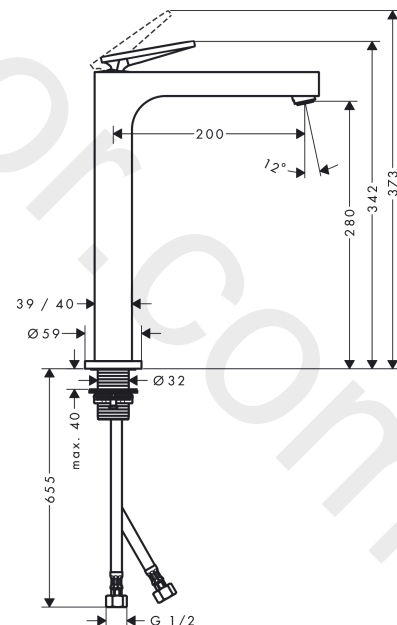

AXOR Citterio

Single lever basin mixer 280 with lever handle for wash bowls with waste set 2 ticks - rhombic cut

Finish: **Chrome** Article Number: **39151009**

product features

- consists of: single lever basin mixer, waste set
- ComfortZone 280
- projection: 200 mm
- spout height: 280 mm
- handle variant: lever handle
- spray type: normal spray
- maximum flow rate at 3 bar: 3,5 l/min
- ceramic cartridge
- suitable for continuous flow water heaters
- non-closing waste set
- connection type: G ½ connections
- connection dimension: DN15

Technology

Product image

Scale drawing

AXOR Citterio
Single lever basin mixer 280 with lever handle for wash bowls with waste set 2 ticks - rhombic cut
Finish: **Chrome** Article Number: **39151009**

Flowchart

AXOR Citterio
Single lever basin mixer 280 with lever handle for wash bowls with waste set 2 ticks - rhombic cut
 Finish: **Chrome** Article Number: **39151009**

Exploded Drawing

Year of production: >10/21

Pos.		Article Number	Price	PU
1	handle	94383000	£ 137,00	1
2	O-ring 30x1,5	98433000	£ 3,30	1
3	O-ring 11x1	92924000	-	1
4	nut	94092000	£ 96,00	1
5	O-ring 29x2	98391000	£ 3,30	1
6	O-ring 25x1,5	98146000	£ 3,30	1
7	cartridge, assy	92900000	£ 64,00	1
8	seal	93383000	£ 13,30	1
9	adapter for cartridge	98866000	£ 35,00	1
10	O-ring 23x2	98398000	£ 3,30	1
11	aerator M24x1	98453000	£ 20,50	1
12	O-ring 36x2	98156000	£ 3,30	1
13	escutcheon	97807000	£ 64,00	1
14	fixing set (Ø 32)	13961000	£ 25,00	1
15	lever collar	97548000	£ 3,30	1
16	connection hose 900 mm M8x0,75 G½	97489000	£ 35,00	1
17	O-ring 7x1,5	98422000	£ 3,30	1
18	sealing set	95581000	£ 6,10	1
a	pop up waste	51301000	£ 87,00	1