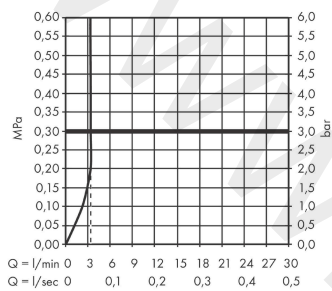

AXOR Citterio

Single lever basin mixer 280 with lever handle for wash bowls with waste set 2 ticks - rhombic cut

Finish: **Chrome** Article Number: **39151009**

product features

- consists of: single lever basin mixer, waste set
- ComfortZone 280
- projection: 200 mm
- spout height: 280 mm
- handle variant: lever handle
- spray type: normal spray
- maximum flow rate at 3 bar: 3,5 l/min
- ceramic cartridge
- suitable for continuous flow water heaters
- non-closing waste set
- connection type: G ½ connections
- connection dimension: DN15

Technology

Product image

Scale drawing

AXOR Citterio
Single lever basin mixer 280 with lever handle for wash bowls with waste set 2 ticks - rhombic cut
Finish: **Chrome** Article Number: **39151009**

Flowchart

AXOR Citterio
Single lever basin mixer 280 with lever handle for wash bowls with waste set 2 ticks - rhombic cut
 Finish: **Chrome** Article Number: **39151009**

Exploded Drawing

Year of production: >10/21