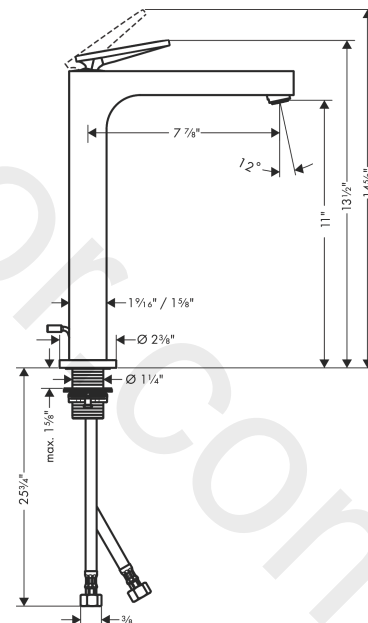

AXOR Citterio
Single lever basin mixer 280 with lever handle for wash bowls without waste set - rhombic cut
 Finish: **Chrome** Article Number: **39151001**

product features

- ComfortZone 280
- projection: 200 mm
- handle variant: lever handle
- spray type: normal spray
- maximum flow rate at 3 bar: 4,5 l/min
- ceramic cartridge
- suitable for continuous flow water heaters
- connection type: G 3/8 compression
- connection dimension: DN15

Technology

Design awards

Product image

Scale drawing

AXOR Citterio
Single lever basin mixer 280 with lever handle for wash bowls without waste set - rhombic cut
Finish: **Chrome** Article Number: **39151001**

Exploded Drawing

Year of production: >08/21

AXOR Citterio
Single lever basin mixer 280 with lever handle for wash bowls without waste set - rhombic cut
 Finish: **Chrome** Article Number: **39151001**

Spare part list

Year of production: >08/21

Pos.		Article Number	Price	PU
1	handle	94383000	£ 137,00	1
2	O-ring 30x1,5	98433000	£ 3,30	1
3	O-ring 11x1	92924000	-	1
4	nut	94092000	£ 96,00	1
5	O-ring 29x2	98391000	£ 3,30	1
6	O-ring 25x1,5	98146000	£ 3,30	1
7	cartridge, assy	92900000	£ 64,00	1
8	seal	93383000	£ 13,30	1
9	adapter for cartridge	98866000	£ 35,00	1
10	O-ring 23x2	98398000	£ 3,30	1
11	aerator M24x1 (5 l/min)	95282000	£ 20,50	1
12	special tool	95290000	£ 9,00	1
13	O-ring 36x2	98156000	£ 3,30	1
14	escutcheon	97807000	£ 64,00	1
15	fixing set (Ø 32)	13961000	£ 25,00	1
16	lever collar	97548000	£ 3,30	1
17	connection hose 35½" M8x0,75 3/8"	96316001	-	1
18	O-ring 7x1,5	98422000	£ 3,30	1