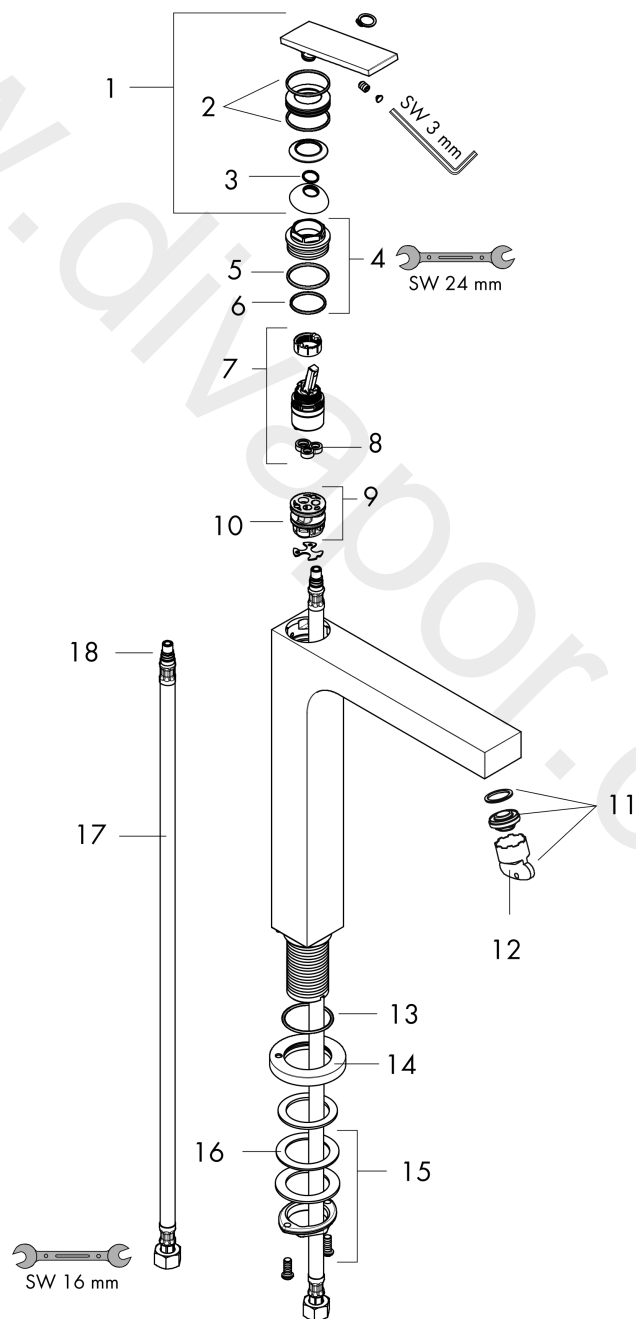

AXOR Citterio
Single lever basin mixer 280 with lever handle for wash bowls without waste set - rhombic cut
 Finish: **Chrome** Article Number: **39151001**

product features

- ComfortZone 280
- projection: 200 mm
- handle variant: lever handle
- spray type: normal spray
- maximum flow rate at 3 bar: 4,5 l/min
- ceramic cartridge
- suitable for continuous flow water heaters
- connection type: G 3/8 compression
- connection dimension: DN15

Technology

Design awards

Product image

Scale drawing

AXOR Citterio
Single lever basin mixer 280 with lever handle for wash bowls without waste set - rhombic cut
Finish: **Chrome** Article Number: **39151001**

Exploded Drawing

Year of production: >08/21

AXOR Citterio
Single lever basin mixer 280 with lever handle for wash bowls without waste set - rhombic cut
 Finish: **Chrome** Article Number: **39151001**

Spare part list

Year of production: >08/21

Pos.		Article Number	Price	PU
1	handle	94383000	£ 137,00	1
2	O-ring 30x1,5	98433000	£ 3,30	1
3	O-ring 11x1	92924000	-	1
4	nut	94092000	£ 96,00	1
5	O-ring 29x2	98391000	£ 3,30	1
6	O-ring 25x1,5	98146000	£ 3,30	1
7	cartridge, assy	92900000	£ 64,00	1
8	seal	93383000	£ 13,30	1
9	adapter for cartridge	98866000	£ 35,00	1
10	O-ring 23x2	98398000	£ 3,30	1
11	aerator M24x1 (5 l/min)	95282000	£ 20,50	1
12	special tool	95290000	£ 9,00	1
13	O-ring 36x2	98156000	£ 3,30	1
14	escutcheon	97807000	£ 64,00	1
15	fixing set (Ø 32)	13961000	£ 25,00	1
16	lever collar	97548000	£ 3,30	1
17	connection hose 35½" M8x0,75 3/8"	96316001	-	1
18	O-ring 7x1,5	98422000	£ 3,30	1