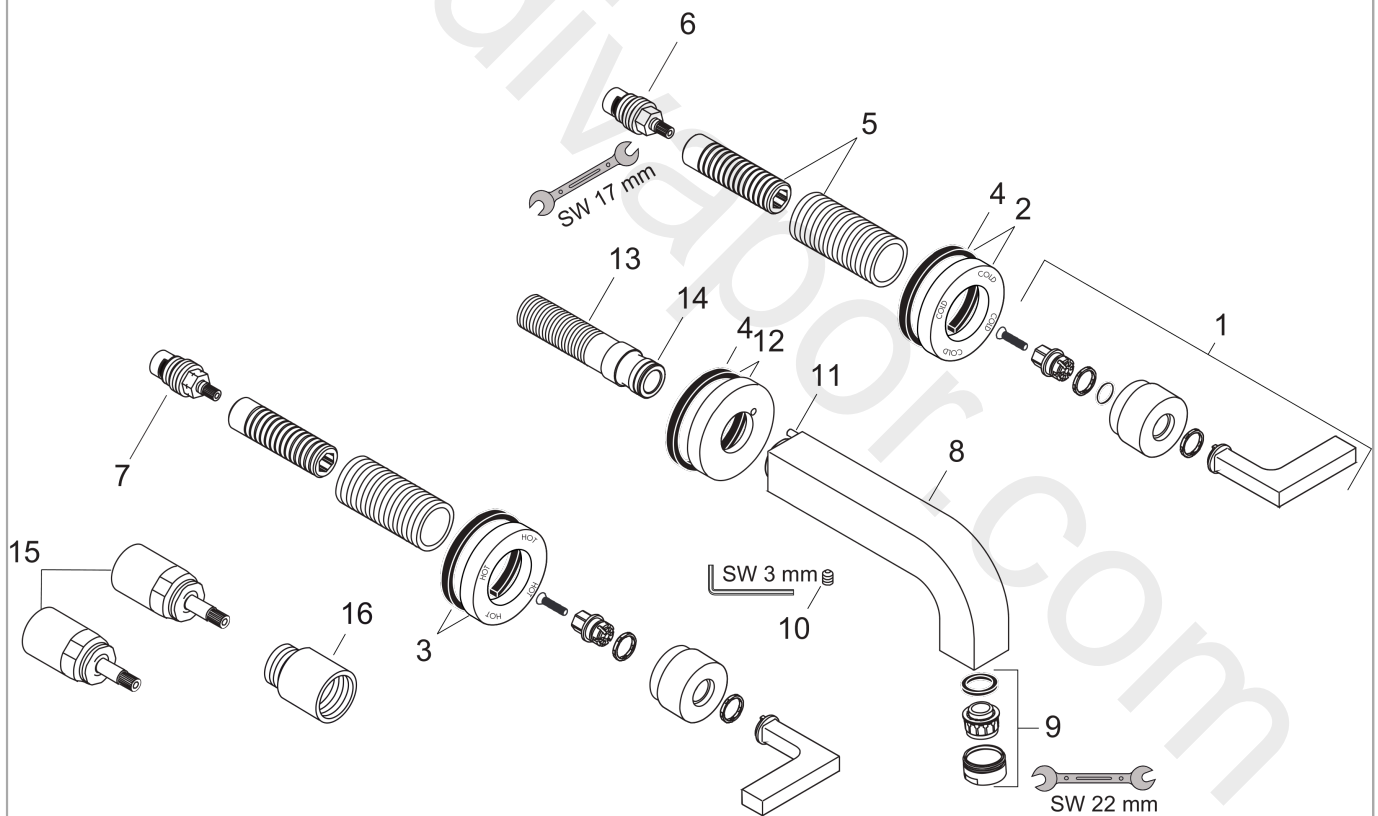

AXOR Citterio
3-hole basin mixer for concealed installation wall-mounted with spout 222 mm, lever handles and escutcheons

Surfaces: Article Number: **39147000**

Exploded Drawing

Year of production: **04/03 - 12/09**

AXOR Citterio

3-hole basin mixer for concealed installation wall-mounted with spout 222 mm, lever handles and escutcheons

Surfaces: Article Number: **39147000**

Spare part list

Year of production: **04/03 - 12/09**

Pos.		Article Number	Price	PU
1	handle	39296000	£ 110,00	1
2	escutcheon cold water	96754000	£ 64,00	1
3	escutcheon hot water	96755000	£ 64,00	1
4	seal	97530000	£ 6,10	1
5	fixing set	96392000	£ 35,00	1
6	shut off unit right closing	96350000	£ 51,00	1
7	shut off unit left closing	96351000	£ 51,00	1
8	spout 220 mm	97239000	£ 585,00	1
9	aerator M24x1 (7 l/min)	13085000	£ 13,30	1
10	hollow set screw M4x16	97663000	£ 3,30	1
11	hollow set screw M6x6	97660000	£ 3,30	1
12	escutcheon for spout	96756000	£ 64,00	1
13	connecting thread G½	97228000	£ 51,00	1
14	O-ring 16x2,5	98134000	£ 3,30	1
15	extension 25 mm	96259000	£ 79,00	1
16	extension 25 mm	95413000	£ 79,00	1
a	waste	50001000	£ 71,00	1
b	base body	10303180	£ 300,00	1