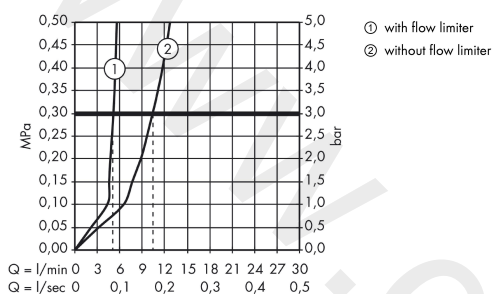

AXOR Citterio

3-hole basin mixer for concealed installation wall-mounted with spout 222 mm, cross handles and escutcheons

Finish: **Chrome** Article Number: **39143000**

Flowchart