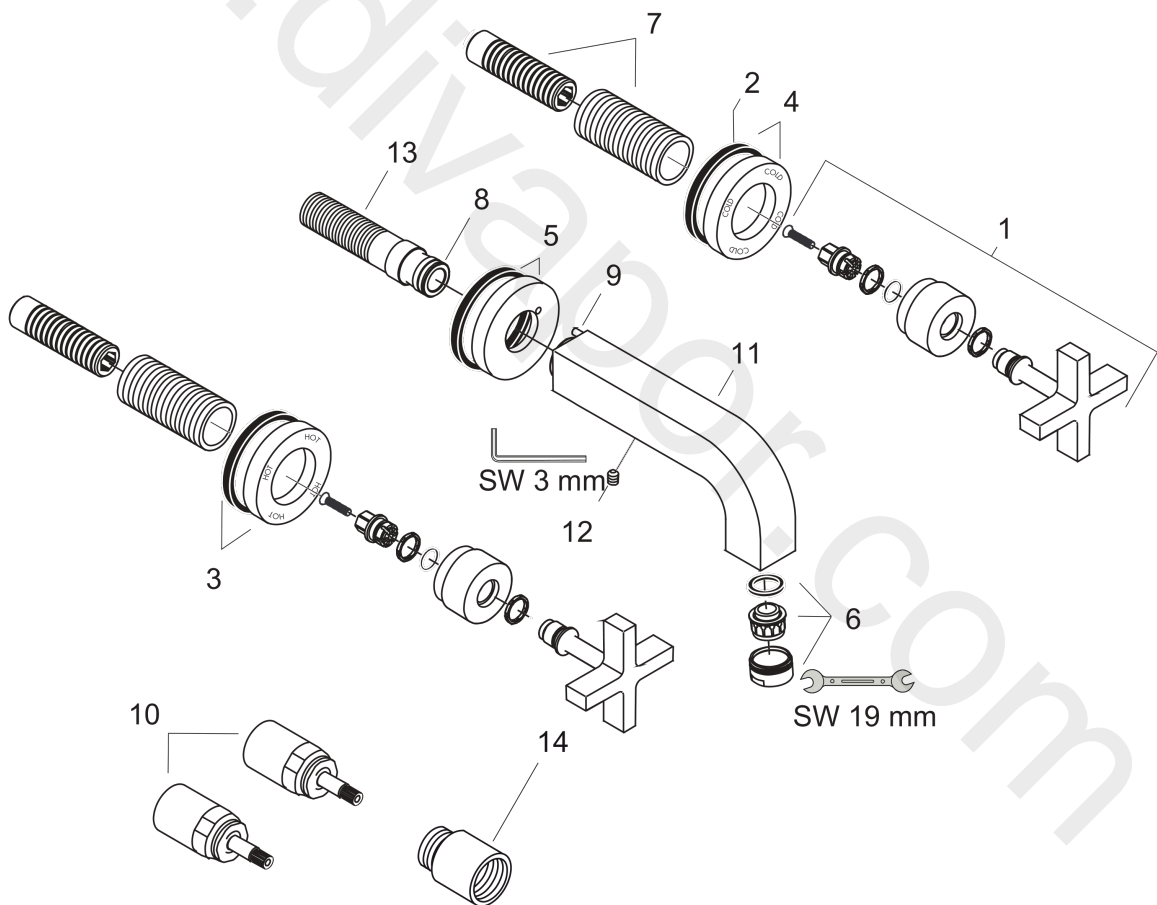

## AXOR Citterio

**3-hole basin mixer for concealed installation wall-mounted with spout 222 mm, cross handles and escutcheons**

Finish: **Chrome** Article Number: **39143000**

### Flowchart

**AXOR Citterio**  
**3-hole basin mixer for concealed installation wall-mounted with spout 222 mm, cross handles and escutcheons**  
Finish: **Chrome** Article Number: **39143000**

### Spare part list

Year of production: >01/10

Pos.		Article Number	Price	PU
1	handle	39295000	£ 110,00	1
2	seal	97530000	£ 6,10	1
3	escutcheon hot water	96755000	£ 64,00	1
4	escutcheon cold water	96754000	£ 64,00	1
5	escutcheon for spout	96756000	£ 64,00	1
6	aerator M24x1 (5 l/min)	13185000	£ 22,30	1
7	fixing set	96392000	£ 35,00	1
8	O-ring 16x2,5	98134000	£ 3,30	1
9	hollow set screw M4x16	97663000	£ 3,30	1
10	extension 25 mm	96259000	£ 79,00	1
11	spout 220 mm	97239000	£ 585,00	1
12	hollow set screw M6x6	97660000	£ 3,30	1
13	connecting thread G½	97228000	£ 51,00	1
14	extension 25 mm	95413000	£ 79,00	1
a	waste	50001000	£ 71,00	1
b	base body	10303180	£ 300,00	1