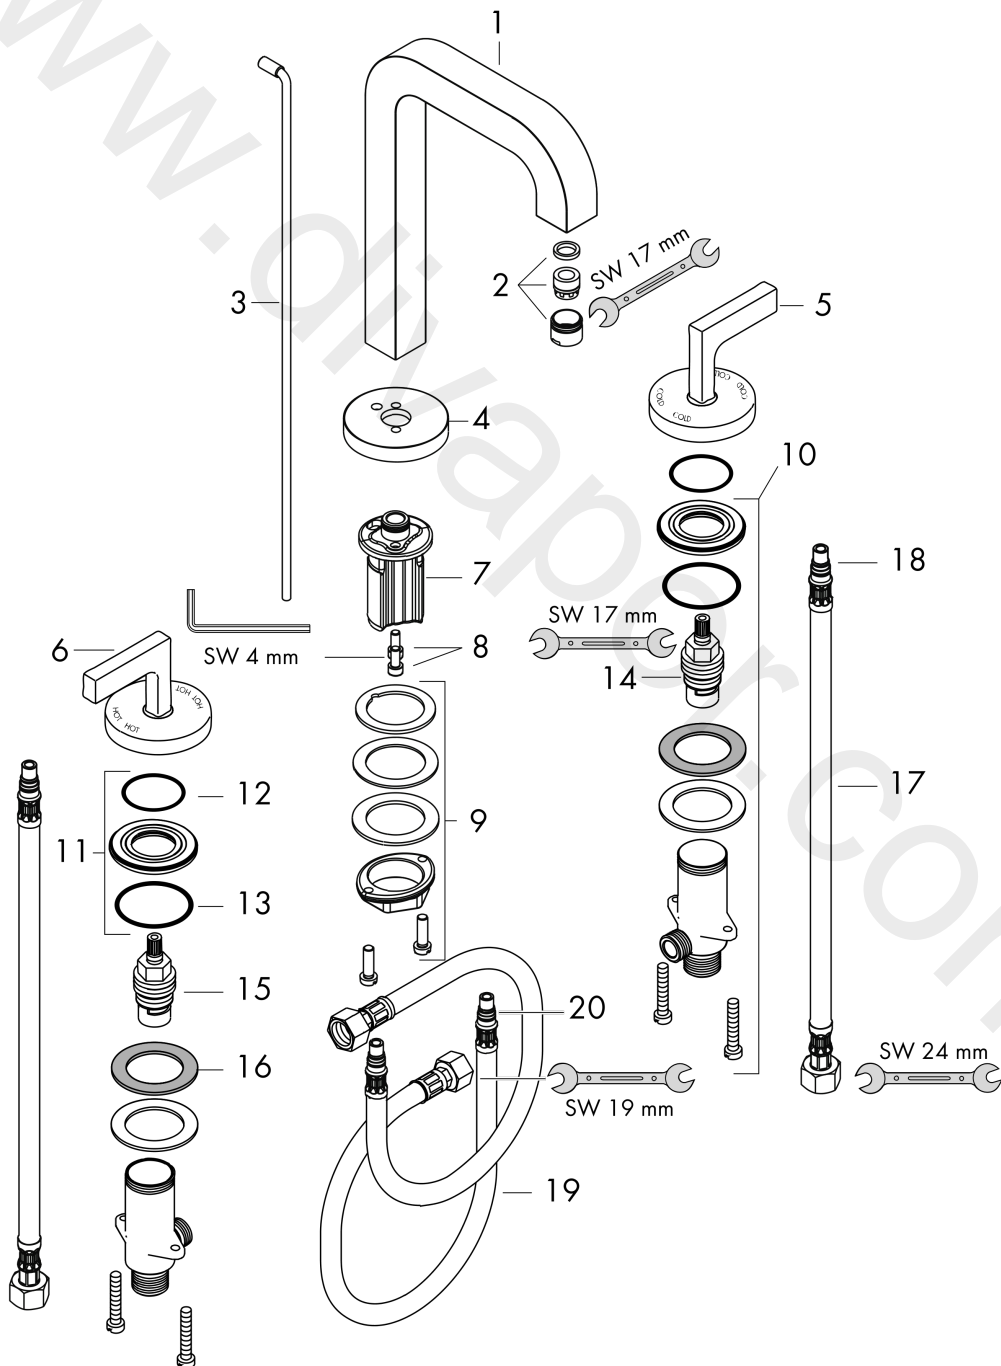

AXOR Citterio
3-hole basin mixer 170 with spout 140 mm, lever handles, escutcheons and pop-up waste set 2 ticks
Finish: **Chrome** Article Number: **39141009**

Flowchart

AXOR Citterio
3-hole basin mixer 170 with spout 140 mm, lever handles, escutcheons and pop-up waste set 2 ticks
 Finish: **Chrome** Article Number: **39141009**

Exploded Drawing

Year of production: >04/20

AXOR Citterio

3-hole basin mixer 170 with spout 140 mm, lever handles, escutcheons and pop-up waste set 2 ticks

Finish: **Chrome** Article Number: **39141009**

Spare part list

Year of production: >04/20

Pos.		Article Number	Price	PU
1	spout 165 mm	95568000	£ 445,00	1
2	aerator M18x1 (3,5 l/min)	92716000	£ 51,00	1
3	pop up rod	96676000	£ 25,00	1
4	escutcheon	95569000	£ 51,00	1
5	handle for cold water	39093000	£ 137,00	1
6	handle for hot water	39094000	£ 137,00	1
7	O-ring 12x2	98214000	£ 3,30	1
8	hexagon socket screw M5x12	98639000	£ 3,30	1
9	fixing set (Ø 32)	13961000	£ 25,00	1
10	stop valve cpl.	97357000	£ 137,00	1
11	nut	92854000	£ 20,50	1
12	O-Ring 32x2,5	96364000	£ 25,00	1
13	O-ring 40x3	92634000	£ 3,30	1
14	shut off unit left closing	94008000	£ 43,00	1
15	shut off unit right closing	94009000	£ 43,00	1
16	lever collar	97548000	£ 3,30	1
17	connection hose 450 mm M8x0,75 G½	97443000	£ 20,50	1
18	O-ring 8x1,75	97827000	£ 3,30	1
19	connection hose 450 mm M10x1 G3/8	96507000	£ 43,00	1
20	O-ring 7x1,5	98422000	£ 3,30	1
a	pop up waste	51302000	£ 115,00	1
b	pop up waste	94139000	£ 96,00	1
c	fixation extension 35 mm	13898000	£ 79,00	1