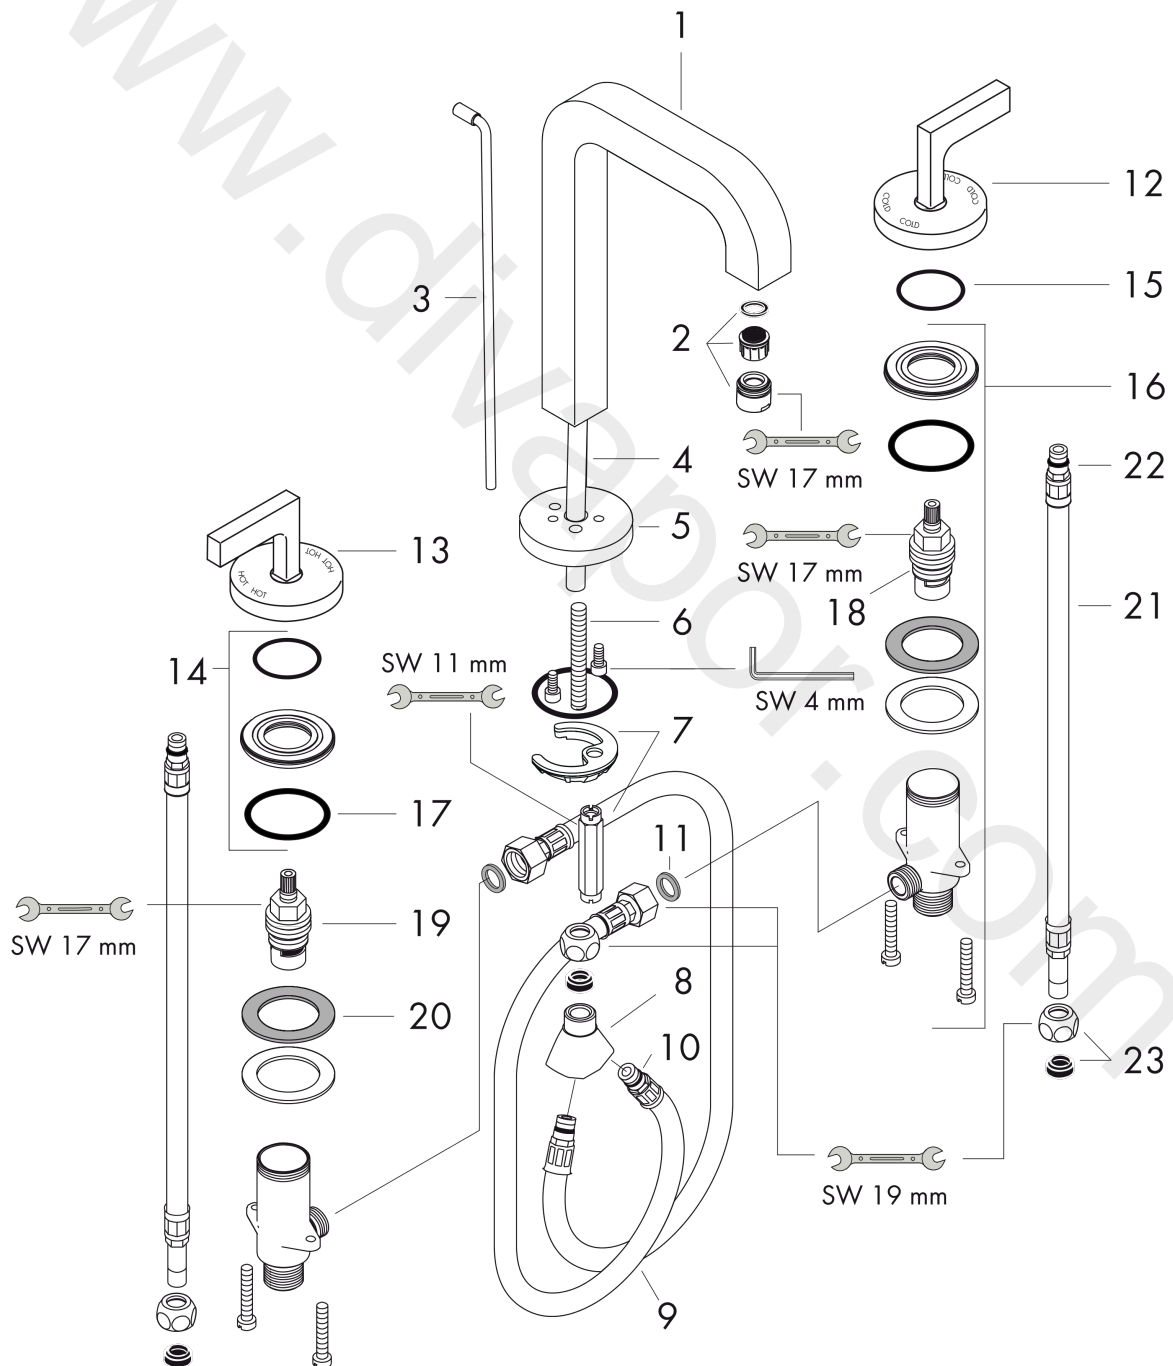

AXOR Citterio

3-hole basin mixer 170 with spout 140 mm, lever handles, escutcheons and pop-up waste set

Surfaces: Article Number: 39135000

Exploded Drawing

Year of production: 04/03 - 11/09

AXOR Citterio

3-hole basin mixer 170 with spout 140 mm, lever handles, escutcheons and pop-up waste set

Surfaces: Article Number: **39135000**

Spare part list

Year of production: **04/03 - 11/09**

Pos.		Article Number	Price	PU
1	spout 165 mm	96674000	£ 445,00	1
2	aerator laminar M18x1 (7 l/min)	96673000	£ 43,00	1
3	pop up rod	96676000	£ 25,00	1
4	supply pipe	95179000	-	1
5	escutcheon for spout	97804000	£ 79,00	1
6	screw M8 x 68	97736000	£ 6,10	1
7	fixing set	96016000	£ 35,00	1
8	hose connection angel	97753000	£ 51,00	1
9	connection hose 450 mm M10x1 G3/8	96507000	£ 43,00	1
10	O-ring 7x1,5	98422000	£ 3,30	1
11	sealing set	95581000	£ 6,10	1
12	handle for cold water	39093000	£ 137,00	1
13	handle for hot water	39094000	£ 137,00	1
14	nut	92854000	£ 20,50	1
15	O-Ring 32x2,5	96364000	£ 25,00	1
16	stop valve cpl.	97357000	£ 137,00	1
17	O-ring 40x3	92634000	£ 3,30	1
18	shut off unit left closing	94008000	£ 43,00	1
19	shut off unit right closing	94009000	£ 43,00	1
20	lever collar	97548000	£ 3,30	1
21	connection hose 450 mm M8x0,75 G3/8	97206000	£ 35,00	1
22	O-ring 8x1,75	97827000	£ 3,30	1
23	squeezing connection	94158000	£ 9,00	1
a	supply pipe 490 mm	96786000	£ 64,00	1
b	pop up waste	94139000	£ 96,00	1