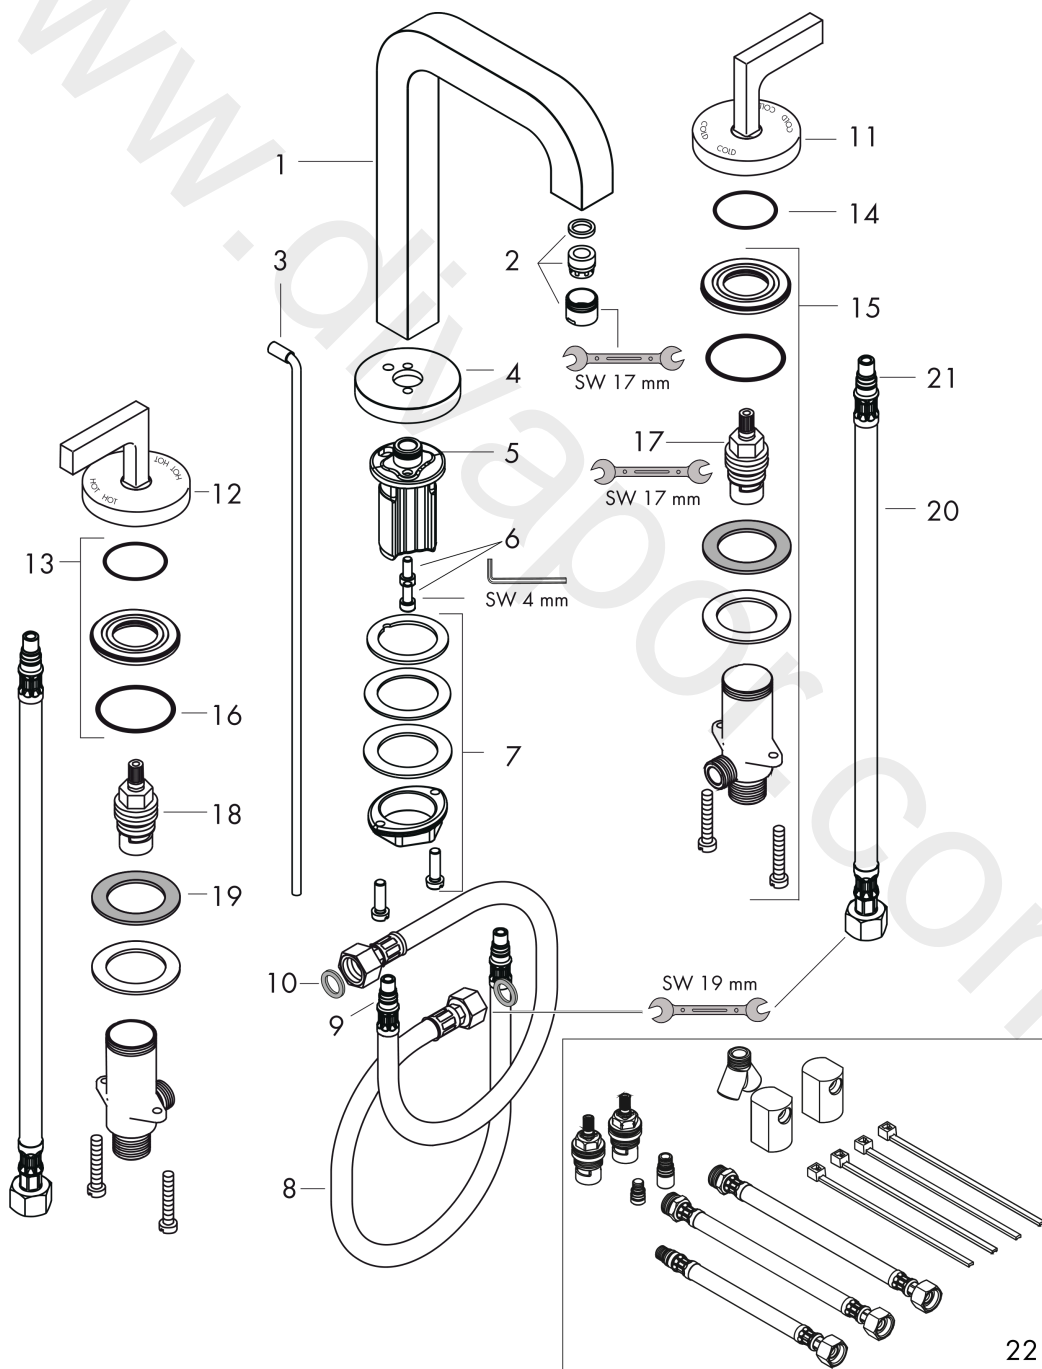

AXOR Citterio
3-hole basin mixer 170 with spout 140 mm, lever handles, escutcheons and pop-up waste set
 Finish: **Chrome** Article Number: **39135000**

Flowchart

AXOR Citterio
3-hole basin mixer 170 with spout 140 mm, lever handles, escutcheons and pop-up waste set
 Finish: **Chrome** Article Number: **39135000**

Exploded Drawing

Year of production: >01/10

AXOR Citterio
3-hole basin mixer 170 with spout 140 mm, lever handles, escutcheons and pop-up waste set
 Finish: **Chrome** Article Number: **39135000**

Spare part list

Year of production: >01/10

| Pos. | | Article Number | Price | PU |
|------|---|----------------|----------|----|
| 1 | spout 165 mm | 95568000 | £ 445,00 | 1 |
| 2 | aerator M18x1 (5 l/min) | 95384000 | £ 43,00 | 1 |
| 3 | pop up rod | 96676000 | £ 25,00 | 1 |
| 4 | escutcheon | 95569000 | £ 51,00 | 1 |
| 5 | O-ring 12x2 | 98214000 | £ 3,30 | 1 |
| 6 | hexagon socket screw M5x12 | 98639000 | £ 3,30 | 1 |
| 7 | fixing set (Ø 32) | 13961000 | £ 25,00 | 1 |
| 8 | connection hose 450 mm M10x1 G3/8 | 96507000 | £ 43,00 | 1 |
| 9 | O-ring 8x1,75 | 97827000 | £ 3,30 | 1 |
| 10 | sealing set | 95581000 | £ 6,10 | 1 |
| 11 | handle for cold water | 39093000 | £ 137,00 | 1 |
| 12 | handle for hot water | 39094000 | £ 137,00 | 1 |
| 13 | nut | 92854000 | £ 20,50 | 1 |
| 14 | O-Ring 32x2,5 | 96364000 | £ 25,00 | 1 |
| 15 | stop valve cpl. | 97357000 | £ 137,00 | 1 |
| 16 | O-ring 40x3 | 92634000 | £ 3,30 | 1 |
| 17 | shut off unit left closing | 94008000 | £ 43,00 | 1 |
| 18 | shut off unit right closing | 94009000 | £ 43,00 | 1 |
| 19 | lever collar | 97548000 | £ 3,30 | 1 |
| 20 | connection hose 450 mm M8x0,75 G3/8 | 97206000 | £ 35,00 | 1 |
| 21 | O-ring 7x1,5 | 98422000 | £ 3,30 | 1 |
| 22 | Hose extension set for 3-Hole Basin Mixer | 38959000 | £ 147,00 | 1 |
| a | pop up waste | 94139000 | £ 96,00 | 1 |
| b | fixation extension 35 mm | 13898000 | £ 79,00 | 1 |