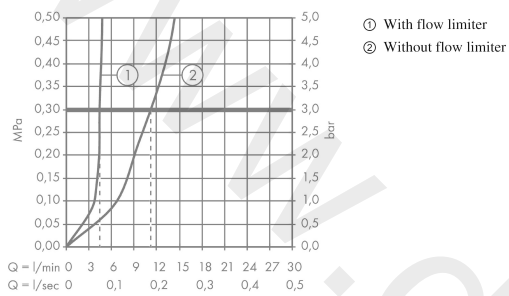

AXOR Citterio
3-hole basin mixer 170 with spout 140 mm, lever handles, escutcheons and pop-up waste set
 Finish: **Chrome** Article Number: **39135000**

Flowchart

AXOR Citterio
3-hole basin mixer 170 with spout 140 mm, lever handles, escutcheons and pop-up waste set
 Finish: **Chrome** Article Number: **39135000**

Exploded Drawing

Year of production: >01/10

AXOR Citterio
3-hole basin mixer 170 with spout 140 mm, lever handles, escutcheons and pop-up waste set
 Finish: **Chrome** Article Number: **39135000**

Spare part list