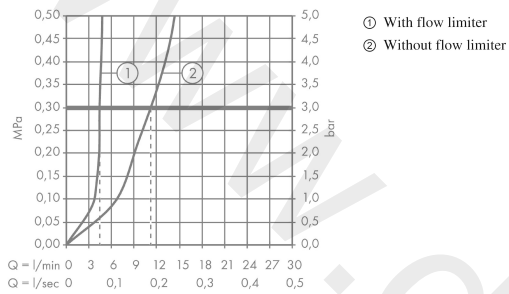

AXOR Citterio
3-hole basin mixer 170 with spout 140 mm, cross handles, escutcheons and pop-up waste set
Finish: **Chrome** Article Number: **39133000**

Flowchart

AXOR Citterio
3-hole basin mixer 170 with spout 140 mm, cross handles, escutcheons and pop-up waste set
 Finish: **Chrome** Article Number: **39133000**

Exploded Drawing

Year of production: >12/09

AXOR Citterio

3-hole basin mixer 170 with spout 140 mm, cross handles, escutcheons and pop-up waste set

Finish: **Chrome** Article Number: **39133000**

Spare part list

Year of production: >12/09

Pos.		Article Number	Price	PU
1	spout 165 mm	95568000	£ 445,00	1
2	aerator M18x1 (5 l/min)	95384000	£ 43,00	1
3	pop up rod	96676000	£ 25,00	1
4	escutcheon	95569000	£ 51,00	1
5	O-ring 12x2	98214000	£ 3,30	1
6	hexagon socket screw M5x12	98639000	£ 3,30	1
7	fixing set (Ø 32)	13961000	£ 25,00	1
8	connection hose 450 mm M10x1 G3/8	96507000	£ 43,00	1
9	O-ring 7x1,5	98422000	£ 3,30	1
10	sealing set	95581000	£ 6,10	1
11	handle for cold water	39297000	£ 96,00	1
12	handle for hot water	39298000	£ 96,00	1
13	nut	92854000	£ 20,50	1
14	O-Ring 32x2,5	96364000	£ 25,00	1
15	stop valve cpl.	97357000	£ 137,00	1
16	O-ring 40x3	92634000	£ 3,30	1
17	shut off unit	94149000	£ 35,00	1
18	lever collar	97548000	£ 3,30	1
19	connection hose 450 mm M8x0,75 G3/8	97206000	£ 35,00	1
20	O-ring 8x1,75	97827000	£ 3,30	1
21	Hose extension set for 3-Hole Basin Mixer	38959000	£ 147,00	1
a	pop up waste	94139000	£ 96,00	1
b	fixation extension 35 mm	13898000	£ 79,00	1