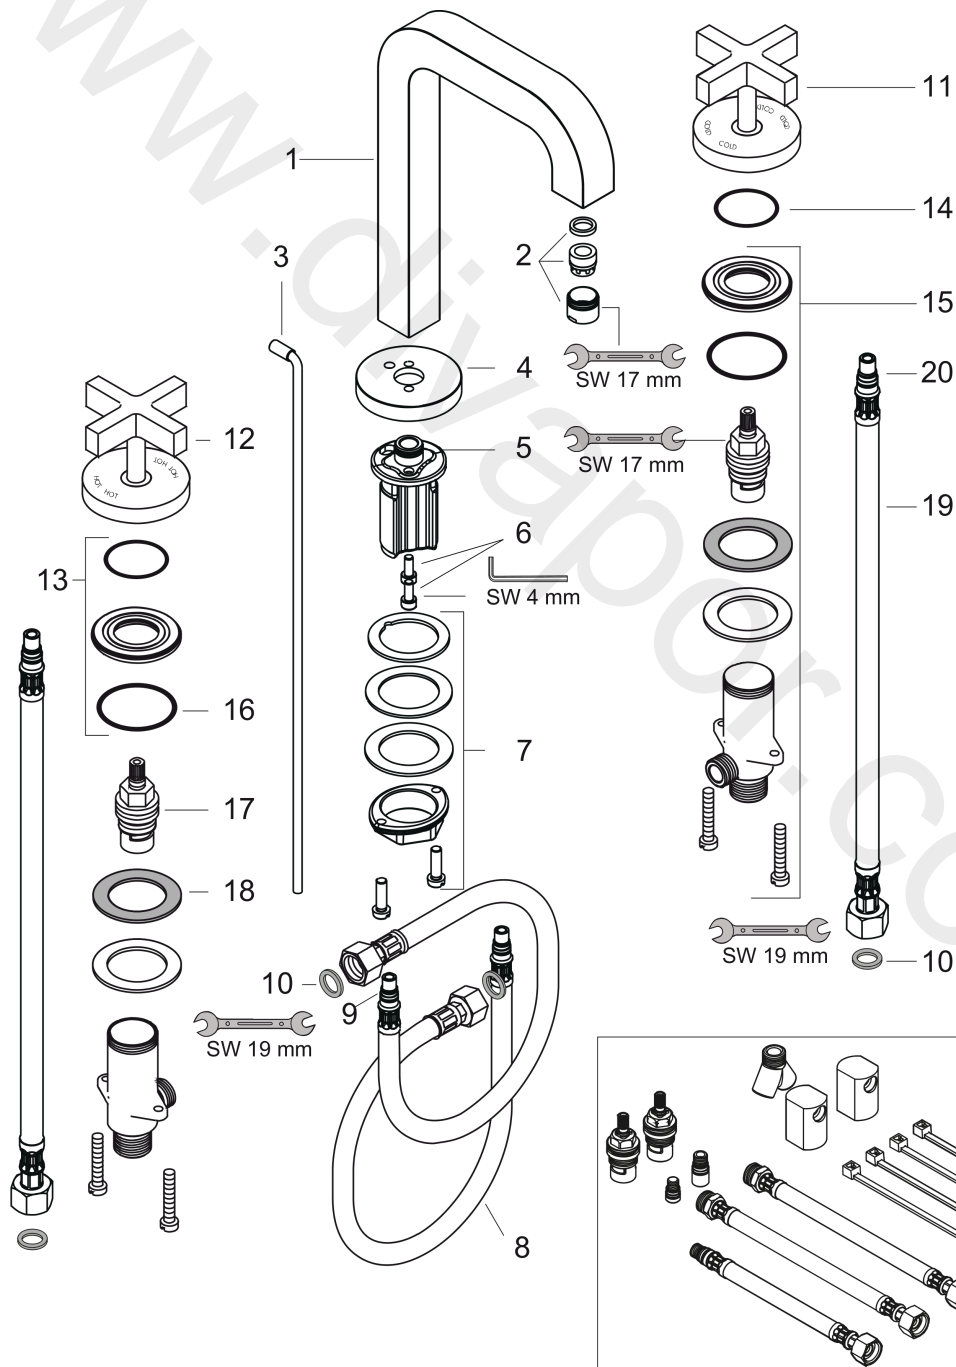

AXOR Citterio
3-hole basin mixer 170 with spout 140 mm, cross handles, escutcheons and pop-up waste set
Finish: **Chrome** Article Number: **39133000**

Flowchart

AXOR Citterio
3-hole basin mixer 170 with spout 140 mm, cross handles, escutcheons and pop-up waste set
 Finish: **Chrome** Article Number: **39133000**

Exploded Drawing

Year of production: >12/09

AXOR Citterio

3-hole basin mixer 170 with spout 140 mm, cross handles, escutcheons and pop-up waste set

Finish: **Chrome** Article Number: **39133000**

Spare part list

Year of production: >12/09

Pos.		Article Number	Price	PU
1	spout 165 mm	95568000	£ 445,00	1
2	aerator M18x1 (5 l/min)	95384000	£ 43,00	1
3	pop up rod	96676000	£ 25,00	1
4	escutcheon	95569000	£ 51,00	1
5	O-ring 12x2	98214000	£ 3,30	1
6	hexagon socket screw M5x12	98639000	£ 3,30	1
7	fixing set (Ø 32)	13961000	£ 25,00	1
8	connection hose 450 mm M10x1 G3/8	96507000	£ 43,00	1
9	O-ring 7x1,5	98422000	£ 3,30	1
10	sealing set	95581000	£ 6,10	1
11	handle for cold water	39297000	£ 96,00	1
12	handle for hot water	39298000	£ 96,00	1
13	nut	92854000	£ 20,50	1
14	O-Ring 32x2,5	96364000	£ 25,00	1
15	stop valve cpl.	97357000	£ 137,00	1
16	O-ring 40x3	92634000	£ 3,30	1
17	shut off unit	94149000	£ 35,00	1
18	lever collar	97548000	£ 3,30	1
19	connection hose 450 mm M8x0,75 G3/8	97206000	£ 35,00	1
20	O-ring 8x1,75	97827000	£ 3,30	1
21	Hose extension set for 3-Hole Basin Mixer	38959000	£ 147,00	1
a	pop up waste	94139000	£ 96,00	1
b	fixation extension 35 mm	13898000	£ 79,00	1