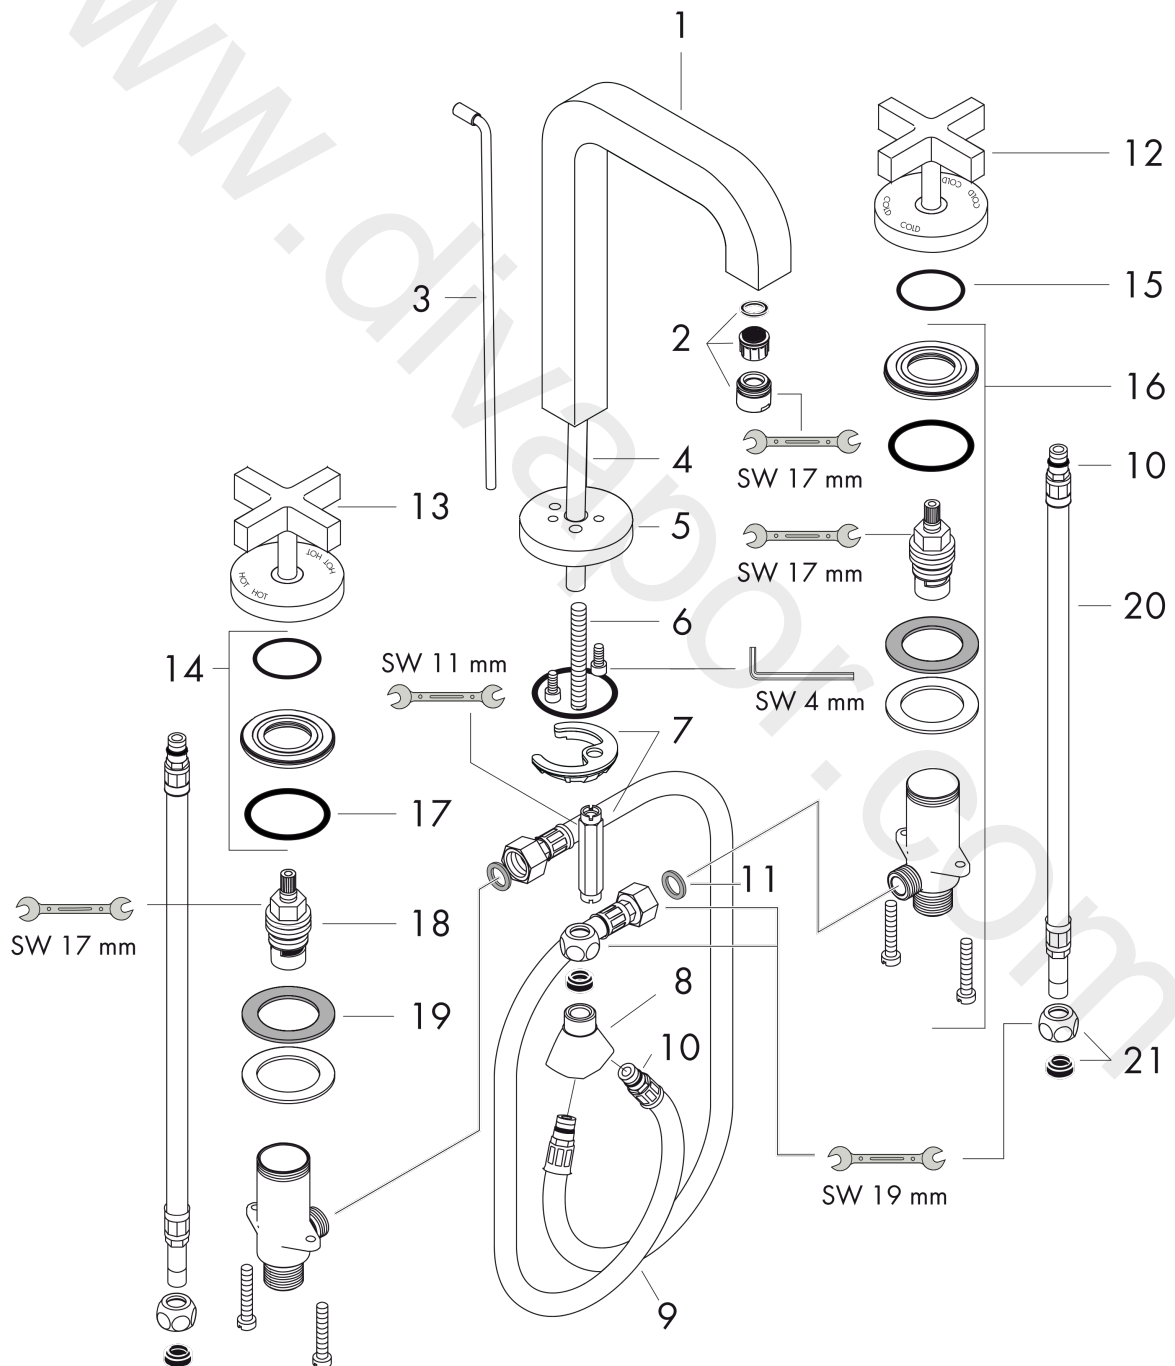

AXOR Citterio

3-hole basin mixer 170 with spout 140 mm, cross handles, escutcheons and pop-up waste set

Surfaces: Article Number: 39133000

Exploded Drawing

Year of production: 04/03 - 11/09

AXOR Citterio

3-hole basin mixer 170 with spout 140 mm, cross handles, escutcheons and pop-up waste set

Surfaces: Article Number: **39133000**

Spare part list

Year of production: **04/03 - 11/09**

Pos.		Article Number	Price	PU
1	spout 165 mm	96674000	£ 445,00	1
2	aerator laminar M18x1 (7 l/min)	96673000	£ 43,00	1
3	pop up rod	96676000	£ 25,00	1
4	supply pipe	95179000	-	1
5	escutcheon for spout	97804000	£ 79,00	1
6	screw M8 x 68	97736000	£ 6,10	1
7	fixing set	96016000	£ 35,00	1
8	hose connection angel	97753000	£ 51,00	1
9	connection hose 450 mm M10x1 G3/8	96507000	£ 43,00	1
10	O-ring 8x1,75	97827000	£ 3,30	1
11	sealing set	95581000	£ 6,10	1
12	handle for cold water	39297000	£ 96,00	1
13	handle for hot water	39298000	£ 96,00	1
14	nut	92854000	£ 20,50	1
15	O-Ring 32x2,5	96364000	£ 25,00	1
16	stop valve cpl.	97357000	£ 137,00	1
17	O-ring 40x3	92634000	£ 3,30	1
18	shut off unit	94149000	£ 35,00	1
19	lever collar	97548000	£ 3,30	1
20	connection hose 450 mm M10x1 G3/8	96507000	£ 43,00	1
21	squeezing connection	94158000	£ 9,00	1
a	pop up waste	94139000	£ 96,00	1
b	fixation extension 35 mm	13898000	£ 79,00	1