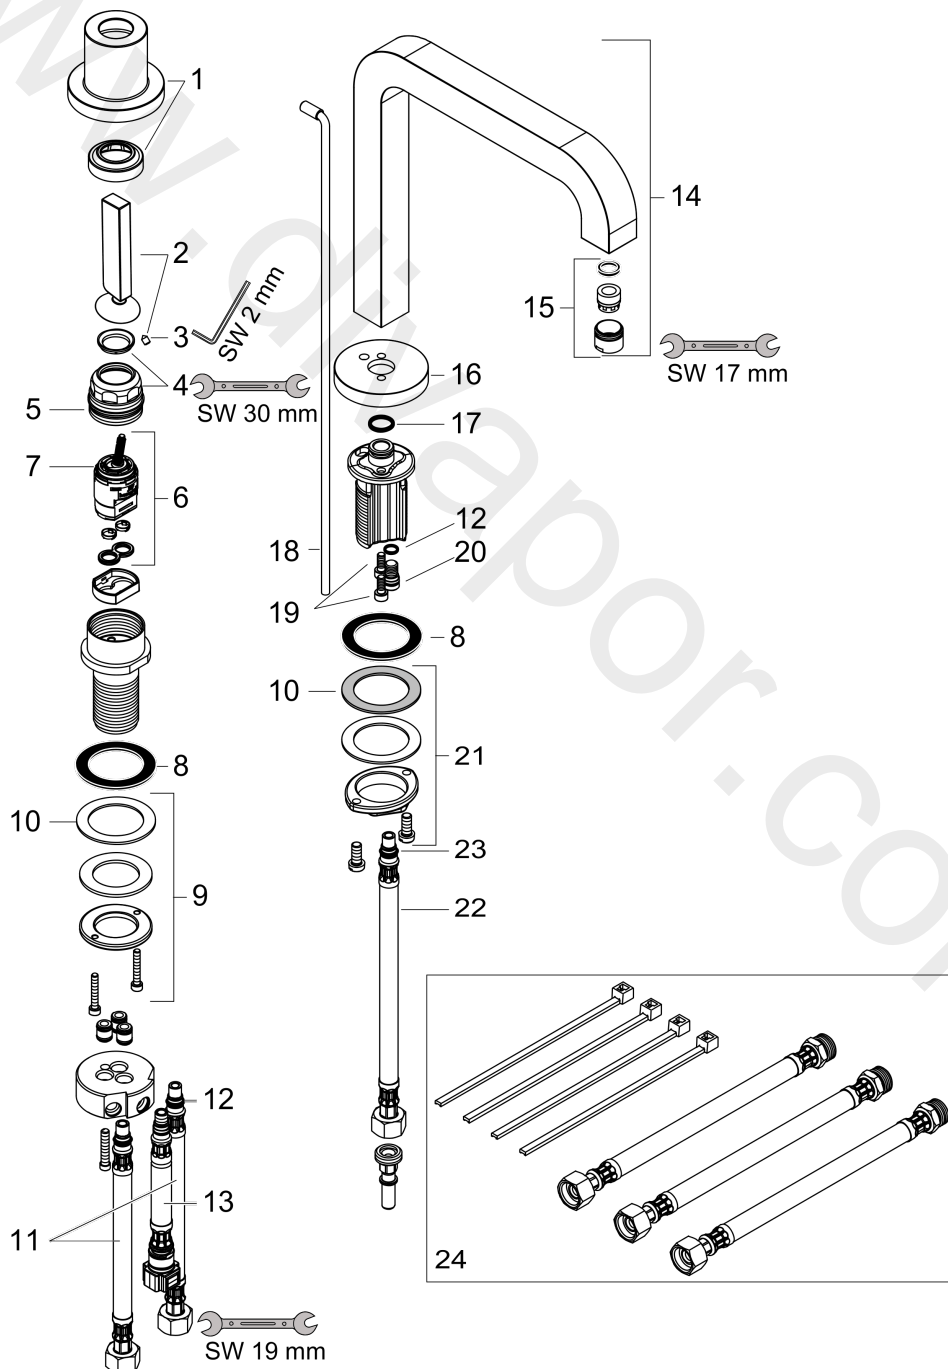

AXOR Citterio
2-hole basin mixer 170 with pop-up waste set
 Surfaces: Article Number: **39132000**

Exploded Drawing

Year of production: 08/12 - 11/13

AXOR Citterio
2-hole basin mixer 170 with pop-up waste set
 Surfaces: Article Number: **39132000**

Spare part list

Year of production: **08/12 - 11/13**

Pos.		Article Number	Price	PU
1	escutcheon	98291000	£ 137,00	1
2	handle	92248000	£ 110,00	1
3	hollow set screw M4x6	97767000	£ 3,30	1
4	nut	95683000	£ 35,00	1
5	O-Ring 30x2	98186000	£ 3,30	1
6	cartridge, assy	96339000	£ 79,00	1
7	O-ring 21,95x1,78	95169000	£ 3,30	1
8	sealing washer	97825000	£ 3,30	1
9	fixing set for shut off unit	96078009	£ 35,00	1
10	lever collar	97548000	£ 3,30	1
11	connection hose 450 mm M8x0,75 G3/8	97206000	£ 35,00	1
12	O-ring 7x1,5	98422000	£ 3,30	1
13	connection hose 300 mm M10x1	95647000	£ 43,00	1
14	spout 230 mm	95567000	£ 585,00	1
15	aerator M18x1 (5 l/min)	95384000	£ 43,00	1
16	escutcheon	95569000	£ 51,00	1
17	O-ring 12x2	98214000	£ 3,30	1
18	pop up rod	96676000	£ 25,00	1
19	hexagon socket screw M5x12	98639000	£ 3,30	1
20	plug	92313000	£ 9,00	1
21	fixing set (Ø 32)	13961000	£ 25,00	1
22	connection hose 600 mm M10x1 G3/8	97398000	£ 35,00	1
23	O-ring 8x1,75	97827000	£ 3,30	1
24	Hose extension set for 2-Hole Basin Mixer	38960000	£ 66,00	1
a	pop up waste	94139000	£ 96,00	1
b	fixation extension 35 mm	13898000	£ 79,00	1
c	service tool for disassembling the handle	92124000	£ 137,00	1