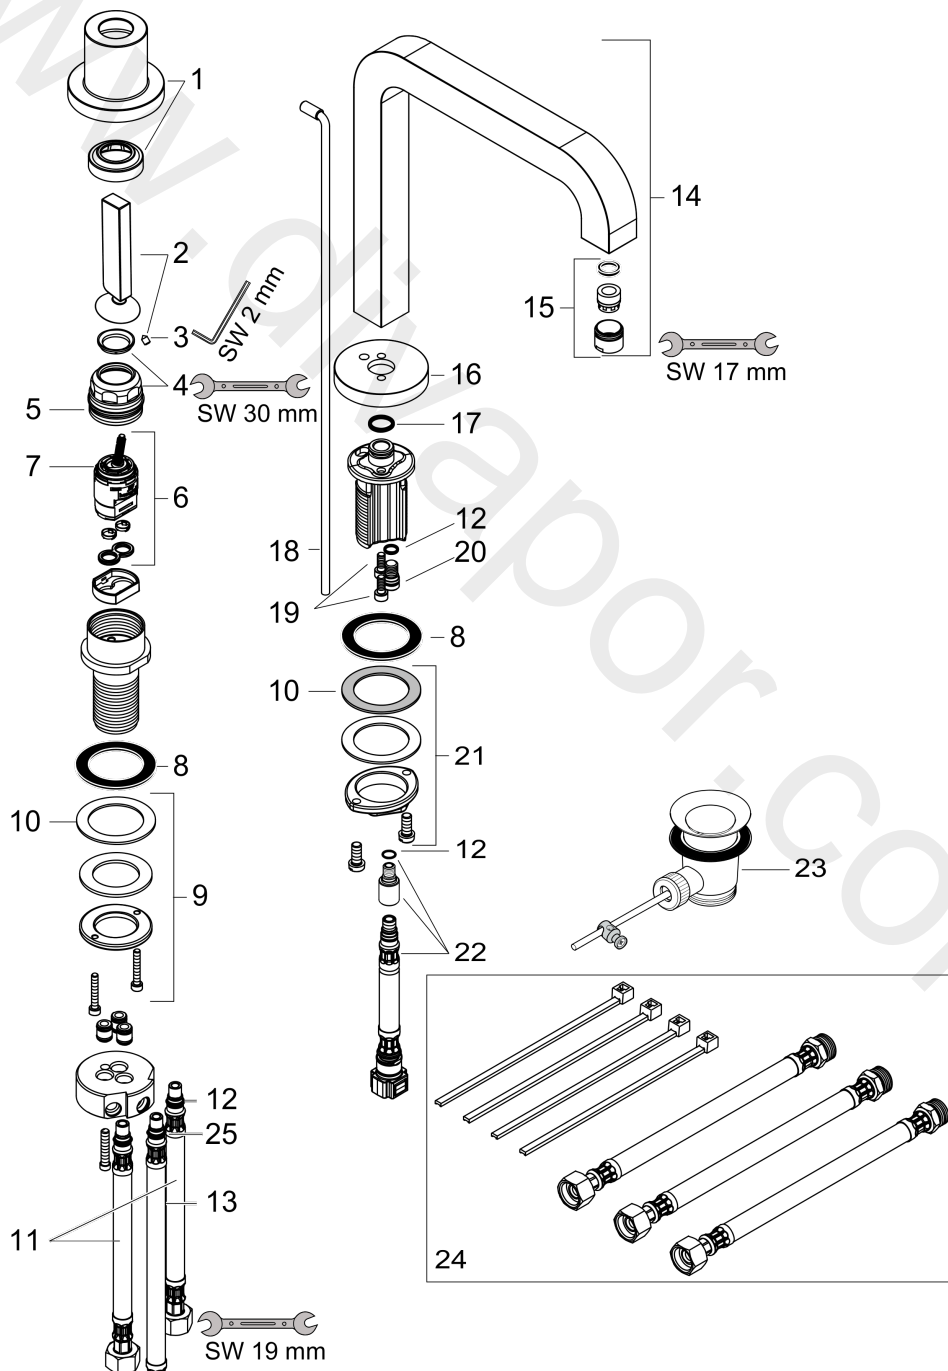

**AXOR Citterio**  
**2-hole basin mixer 170 with pop-up waste set**  
 Surfaces: Article Number: **39132000**

## Exploded Drawing

Year of production: 12/13 - 12/17

**AXOR Citterio**  
**2-hole basin mixer 170 with pop-up waste set**  
 Surfaces: Article Number: **39132000**

## Spare part list

Year of production: **12/13 - 12/17**

Pos.		Article Number	Price	PU
1	escutcheon	98291000	£ 137,00	1
2	handle	92248000	£ 110,00	1
3	hollow set screw M4x6	97767000	£ 3,30	1
4	nut	95683000	£ 35,00	1
5	O-Ring 30x2	98186000	£ 3,30	1
6	cartridge, assy	96339000	£ 79,00	1
7	O-ring 21,95x1,78	95169000	£ 3,30	1
8	sealing washer	97825000	£ 3,30	1
9	fixing set for shut off unit	96078009	£ 35,00	1
10	lever collar	97548000	£ 3,30	1
11	connection hose 450 mm M8x0,75 G3/8	97206000	£ 35,00	1
12	O-ring 7x1,5	98422000	£ 3,30	1
13	connection hose 600 mm M10x1 G3/8	97398000	£ 35,00	1
14	spout 230 mm	95567000	£ 585,00	1
15	aerator M18x1 (5 l/min)	95384000	£ 43,00	1
16	escutcheon	95569000	£ 51,00	1
17	O-ring 12x2	98214000	£ 3,30	1
18	pop up rod	96676000	£ 25,00	1
19	hexagon socket screw M5x12	98639000	£ 3,30	1
20	plug	92313000	£ 9,00	1
21	fixing set (Ø 32)	13961000	£ 25,00	1
22	connection hose 300 mm M10x1	95647000	£ 43,00	1
23	pop up waste	94139000	£ 96,00	1
24	Hose extension set for 2-Hole Basin Mixer	38960000	£ 66,00	1
25	O-ring 8x1,75	97827000	£ 3,30	1
a	service tool for disassembling the handle	92124000	£ 137,00	1
b	fixation extension 35 mm	13898000	£ 79,00	1