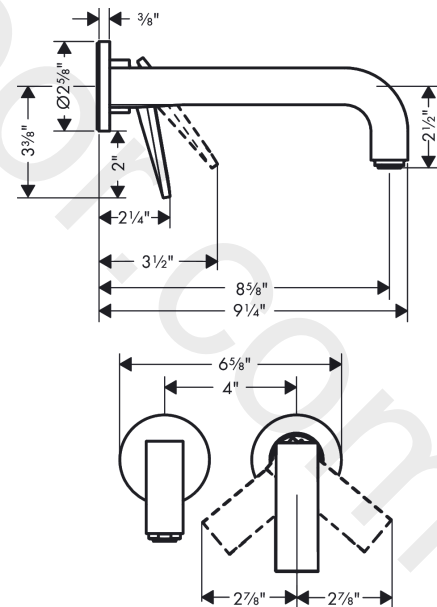

## AXOR Citterio

Single lever basin mixer for concealed installation wall-mounted with lever handle, spout 220 mm and escutcheons

Finish: **Chrome** Article Number: **39121001**

### product features

- consists of: single lever basin mixer for concealed installation wall-mounted
- projection: 220 mm
- handle variant: lever handle
- spray type: normal spray
- maximum flow rate at 3 bar: 4,5 l/min
- ceramic cartridge
- suitable for continuous flow water heaters
- connection type: basic set
- connection dimension: DN15
- handle can be positioned on the right or left, depending on the basic set installation

### Scale drawing

**AXOR Citterio**  
**Single lever basin mixer for concealed installation wall-mounted with lever handle, spout 220 mm and escutcheons**  
Finish: **Chrome** Article Number: **39121001**

### Spare part list

Year of production: >08/21

Pos.		Article Number	Price	PU
1	handle	94320000	£ 137,00	1
2	O-ring 33x1,5	98164000	£ 3,30	1
3	escutcheon for handle	96909000	£ 79,00	1
4	cartridge, assy	92900000	£ 64,00	1
5	seal	93383000	£ 13,30	1
6	sleeve	93373000	£ 110,00	1
7	O-ring 26x2	98147000	£ 3,30	1
8	fixing set	97971000	£ 43,00	1
9	spout 220 mm	97239000	£ 585,00	1
10	aerator M24x1 (4,5 l/min)	92877000	£ 20,50	1
11	hollow set screw M6x6	97660000	£ 3,30	1
12	escutcheon	98720000	£ 79,00	1
13	connecting thread G½	97228000	£ 51,00	1
14	O-ring 16x2,5	98134000	£ 3,30	1
15	extension 25 mm	13586000	£ 169,00	1