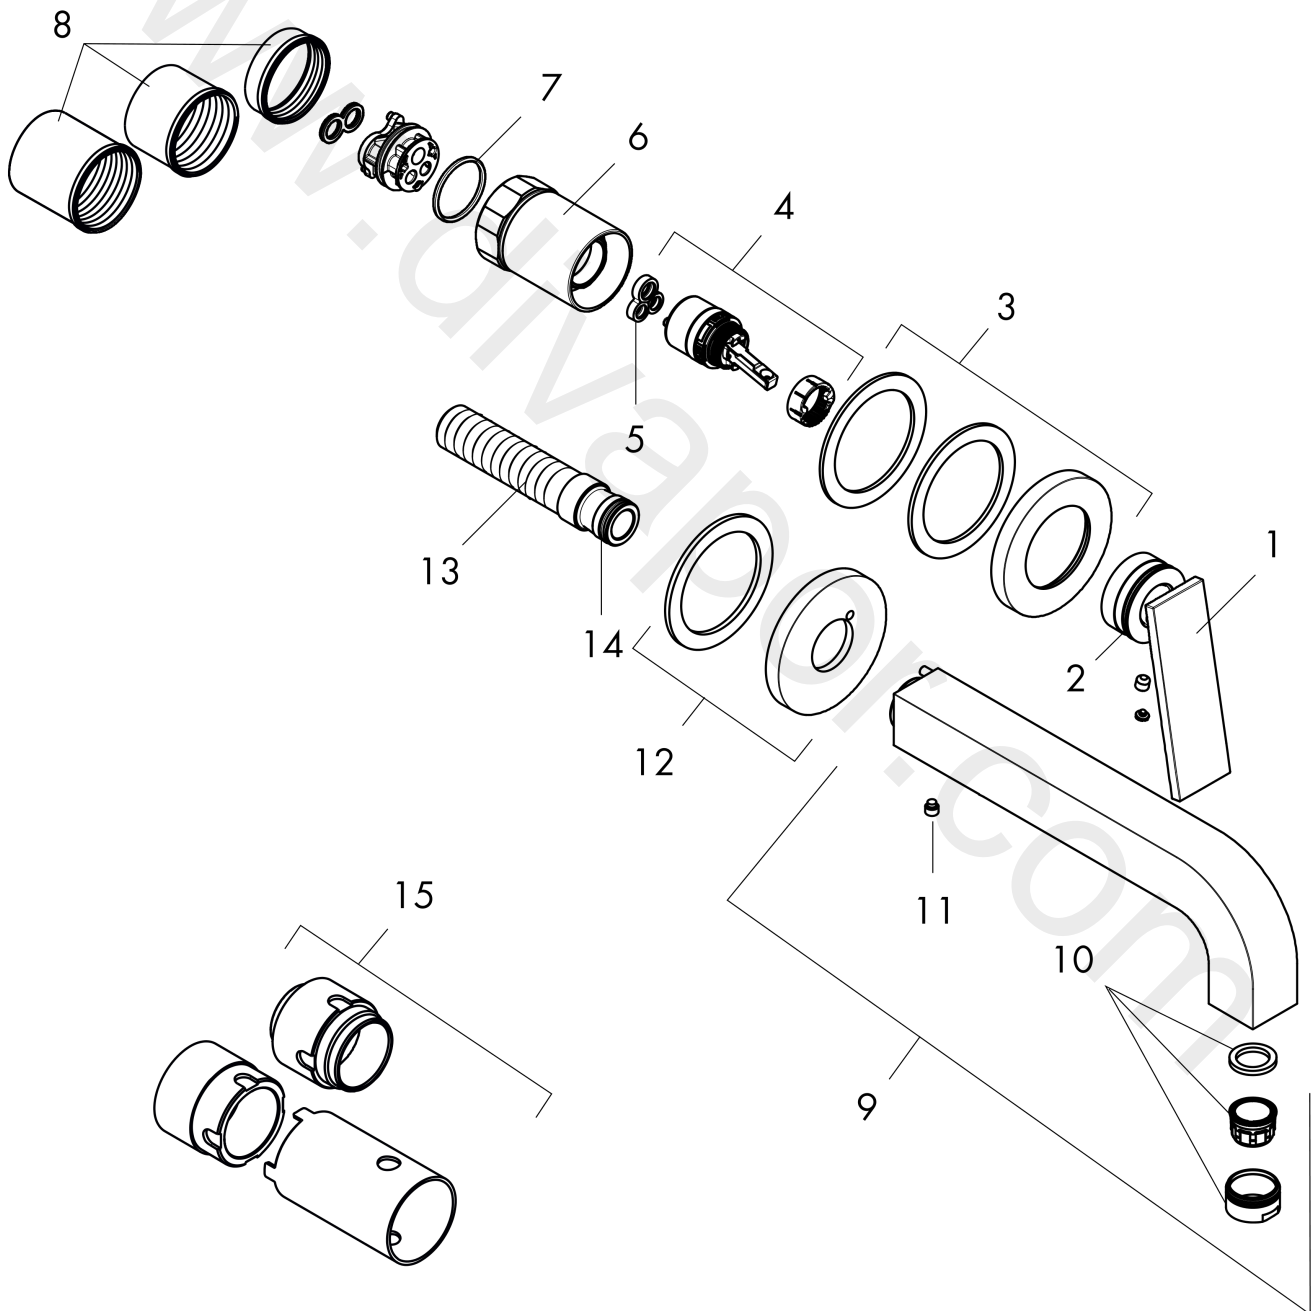

### product features

- consists of: single lever basin mixer for concealed installation wall-mounted
- projection: 220 mm
- handle variant: lever handle
- spray type: normal spray
- maximum flow rate at 3 bar: 4,5 l/min
- ceramic cartridge
- suitable for continuous flow water heaters
- connection type: basic set
- connection dimension: DN15
- handle can be positioned on the right or left, depending on the basic set installation

### Scale drawing

**AXOR Citterio**  
**Single lever basin mixer for concealed installation wall-mounted with lever handle, spout 220 mm and escutcheons**  
Finish: **Chrome** Article Number: **39121001**

## Exploded Drawing

Year of production: >08/21

### Spare part list

Year of production: >08/21

Pos.		Article Number	Price	PU
1	handle	94320000	£ 137,00	1
2	O-ring 33x1,5	98164000	£ 3,30	1
3	escutcheon for handle	96909000	£ 79,00	1
4	cartridge, assy	92900000	£ 64,00	1
5	seal	93383000	£ 13,30	1
6	sleeve	93373000	£ 110,00	1
7	O-ring 26x2	98147000	£ 3,30	1
8	fixing set	97971000	£ 43,00	1
9	spout 220 mm	97239000	£ 585,00	1
10	aerator M24x1 (4,5 l/min)	92877000	£ 20,50	1
11	hollow set screw M6x6	97660000	£ 3,30	1
12	escutcheon	98720000	£ 79,00	1
13	connecting thread G½	97228000	£ 51,00	1
14	O-ring 16x2,5	98134000	£ 3,30	1
15	extension 25 mm	13586000	£ 169,00	1