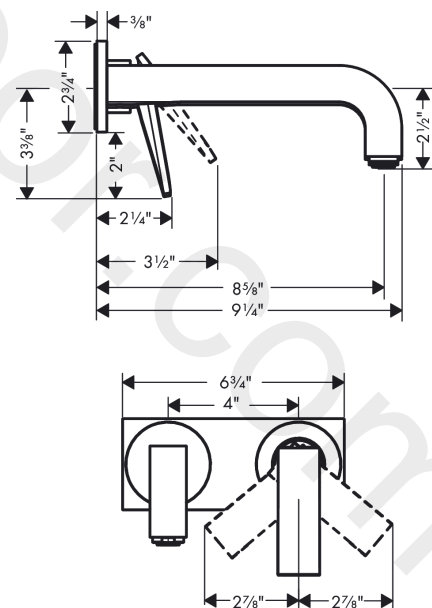

AXOR Citterio

Single lever basin mixer for concealed installation wall-mounted with lever handle, spout 220 mm and plate

Finish: **Chrome** Article Number: **39119001**

product features

- consists of: single lever basin mixer for concealed installation wall-mounted
- projection: 220 mm
- handle variant: lever handle
- spray type: normal spray
- maximum flow rate at 3 bar: 4,5 l/min
- ceramic cartridge
- suitable for continuous flow water heaters
- connection type: basic set
- connection dimension: DN15
- handle can be positioned on the right or left, depending on the basic set installation

Technology

Product image

Scale drawing

AXOR Citterio
Single lever basin mixer for concealed installation wall-mounted with lever handle, spout 220 mm and plate
Finish: **Chrome** Article Number: **39119001**

Exploded Drawing

Year of production: >08/21

AXOR Citterio
Single lever basin mixer for concealed installation wall-mounted with lever handle, spout 220 mm and plate
 Finish: **Chrome** Article Number: **39119001**

Spare part list

Year of production: >08/21

Pos.		Article Number	Price	PU
1	handle	94320000	£ 137,00	1
2	O-ring 33x1,5	98164000	£ 3,30	1
3	escutcheon for handle	96912000	£ 51,00	1
4	O-ring 57x2,5	98394000	£ 6,10	1
5	nut	97601000	£ 20,50	1
6	escutcheon	96914000	£ 224,00	1
7	cartridge, assy	92900000	£ 64,00	1
8	sleeve	93373000	£ 110,00	1
9	O-ring 26x2	98147000	£ 3,30	1
10	fixing set	97971000	£ 43,00	1
11	spout 220 mm	97239000	£ 585,00	1
12	aerator M24x1 (4,5 l/min)	92877000	£ 20,50	1
13	hollow set screw M6x6	97660000	£ 3,30	1
14	escutcheon for spout	97695000	£ 64,00	1
15	connecting thread G½	97228000	£ 51,00	1
16	O-ring 16x2,5	98134000	£ 3,30	1
a	extension 25 mm	13586000	£ 169,00	1