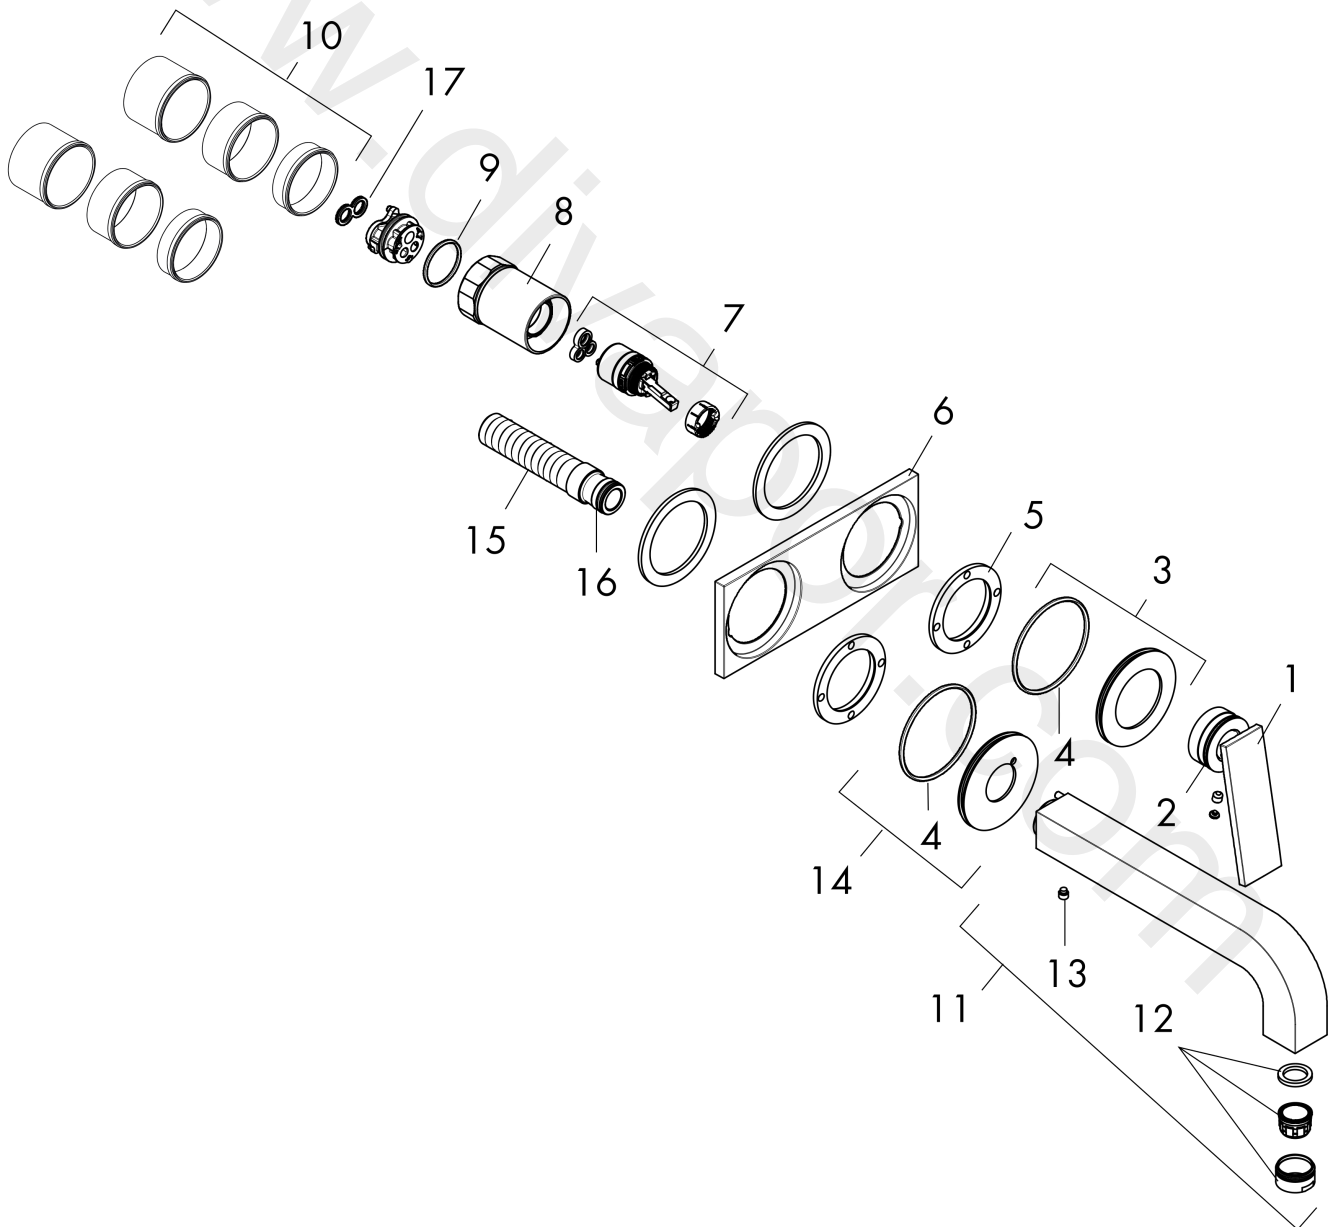

AXOR Citterio

Single lever basin mixer for concealed installation wall-mounted with lever handle, spout 220 mm and plate

Finish: **Chrome** Article Number: **39119001**

product features

- consists of: single lever basin mixer for concealed installation wall-mounted
- projection: 220 mm
- handle variant: lever handle
- spray type: normal spray
- maximum flow rate at 3 bar: 4,5 l/min
- ceramic cartridge
- suitable for continuous flow water heaters
- connection type: basic set
- connection dimension: DN15
- handle can be positioned on the right or left, depending on the basic set installation

Technology

Product image

Scale drawing

AXOR Citterio
Single lever basin mixer for concealed installation wall-mounted with lever handle, spout 220 mm and plate
Finish: **Chrome** Article Number: **39119001**

Exploded Drawing

Year of production: >08/21

AXOR Citterio
Single lever basin mixer for concealed installation wall-mounted with lever handle, spout 220 mm and plate
 Finish: **Chrome** Article Number: **39119001**

Spare part list

Year of production: >08/21

Pos.		Article Number	Price	PU
1	handle	94320000	£ 137,00	1
2	O-ring 33x1,5	98164000	£ 3,30	1
3	escutcheon for handle	96912000	£ 51,00	1
4	O-ring 57x2,5	98394000	£ 6,10	1
5	nut	97601000	£ 20,50	1
6	escutcheon	96914000	£ 224,00	1
7	cartridge, assy	92900000	£ 64,00	1
8	sleeve	93373000	£ 110,00	1
9	O-ring 26x2	98147000	£ 3,30	1
10	fixing set	97971000	£ 43,00	1
11	spout 220 mm	97239000	£ 585,00	1
12	aerator M24x1 (4,5 l/min)	92877000	£ 20,50	1
13	hollow set screw M6x6	97660000	£ 3,30	1
14	escutcheon for spout	97695000	£ 64,00	1
15	connecting thread G½	97228000	£ 51,00	1
16	O-ring 16x2,5	98134000	£ 3,30	1
a	extension 25 mm	13586000	£ 169,00	1