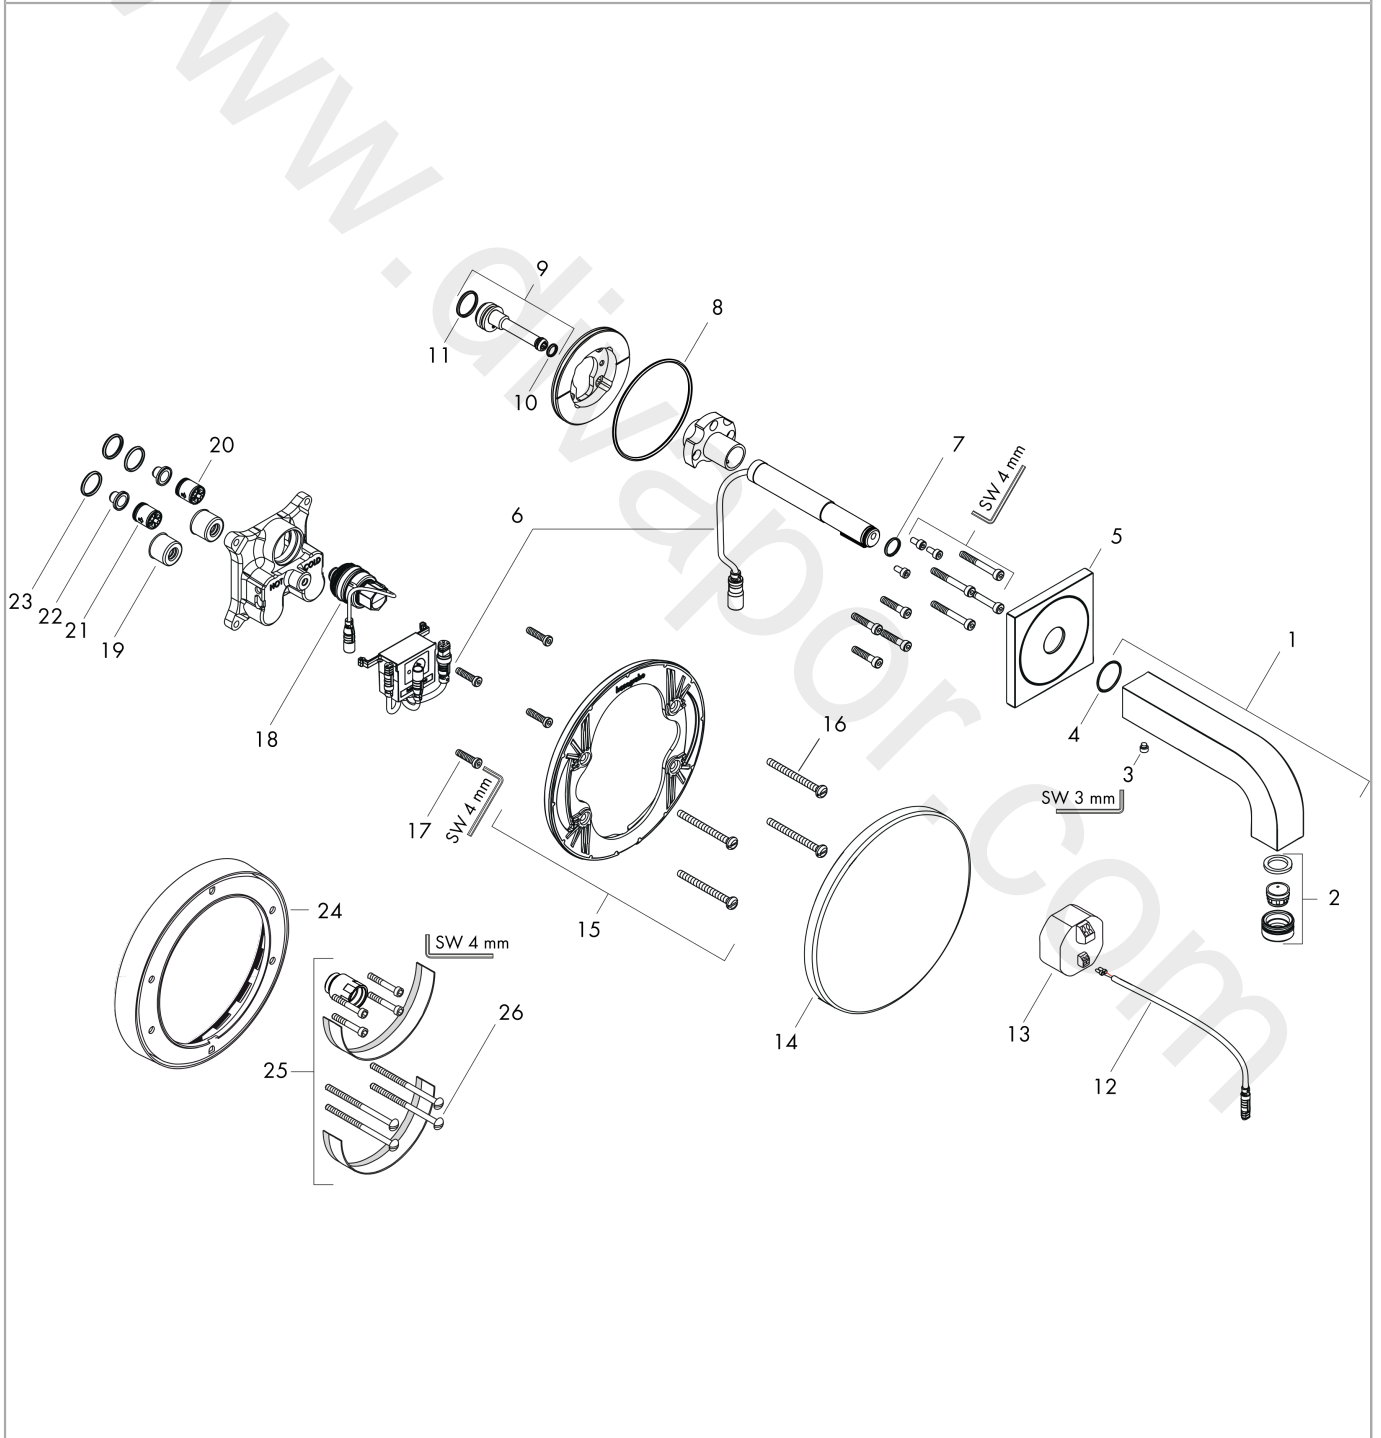

AXOR Citterio
Electronic basin mixer for concealed installation wall-mounted with spout 221 mm
Surfaces: Article Number: **39118800**

Exploded Drawing

Year of production: **02/17 - 04/20**

AXOR Citterio

Electronic basin mixer for concealed installation wall-mounted with spout 221 mm

Surfaces: Article Number: **39118800**

Spare part list

Year of production: **02/17 - 04/20**

Pos.		Article Number	Price	PU
1	spout 220 mm	95948800	£ 660,00	1
2	aerator M24x1 (5 l/min)	98802000	£ 51,00	1
3	hollow set screw M6x6	97660000	£ 3,30	1
4	O-ring 22x1,5	98173000	£ 3,30	1
5	escutcheon	95943800	£ 163,00	1
6	electronics	95949000	£ 585,00	1
7	O-ring 12x1,5	98430000	£ 3,30	1
8	O-ring 76x2,5	98431000	£ 6,10	1
9	connecting thread	92449000	£ 51,00	1
10	O-ring 7x1,5	98422000	£ 3,30	1
11	O-ring 17x1,5	98137000	£ 3,30	1
12	cable for illumination (12 V)	95586000	£ 79,00	1
13	transformer	95945000	£ 224,00	1
14	escutcheon Ø 170 mm	95946800	£ 96,00	1
15	sub plate	96447000	£ 51,00	1
16	set of fixing screws	96454000	£ 9,00	1
17	set of screws	96525000	£ 9,00	1
18	solenoid valve 6 V	96904000	£ 275,00	1
19	noise reduction	94073000	£ 25,00	1
20	set of non return valves DW 15	94074000	£ 16,10	1
21	non return valve (pressure-resistant up to 2 MPa)	92594000	£ 16,10	1
22	filter packing	95291000	£ 13,30	1
23	O-ring 16x2	98133000	£ 3,30	1
24	extension 22 mm (Ø 170 mm)	13596800	£ 108,00	1
25	extension 25 mm	13594000	£ 109,00	1
26	set of fixing screws	97747000	£ 3,30	1
a	concealed item	16180180	£ 400,00	1
b	conversion kit with push button	95977000	£ 585,00	1