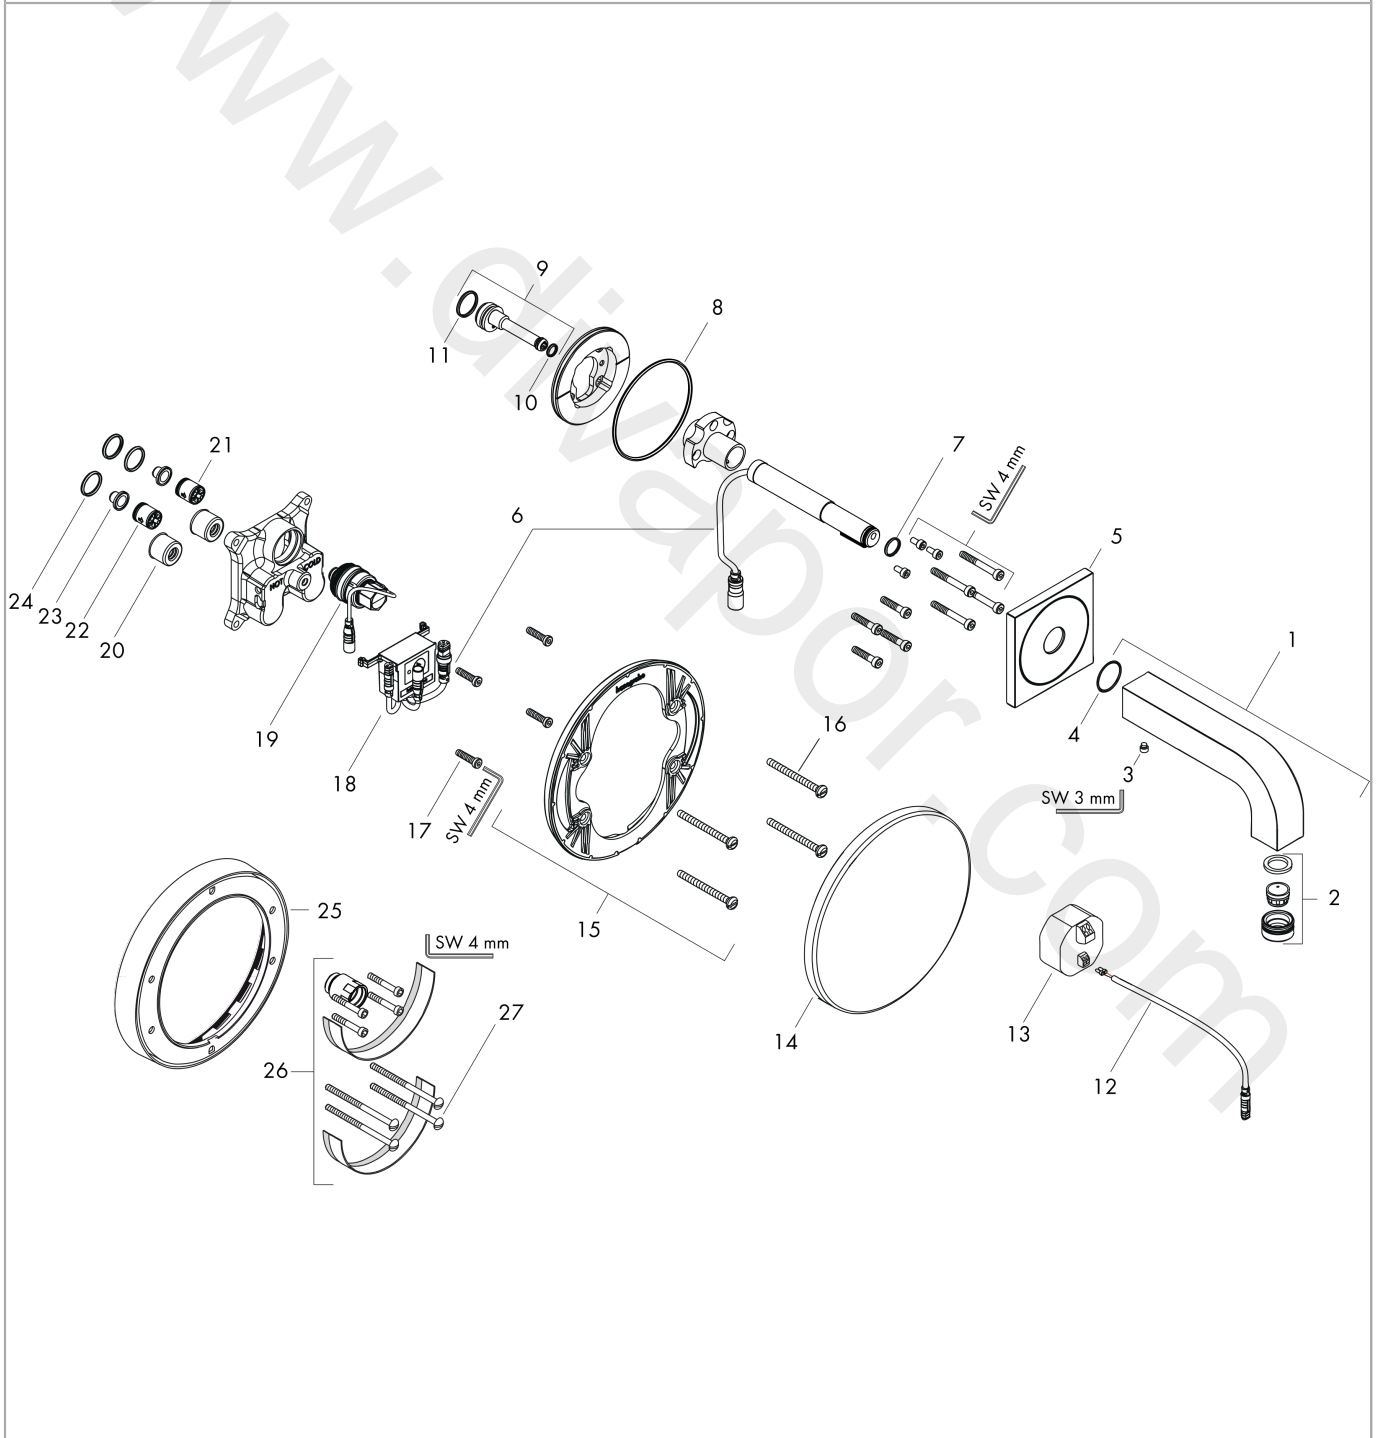

Product image

Scale drawing

Flowchart

AXOR Citterio
Electronic basin mixer for concealed installation wall-mounted with spout 221 mm
 Finish: **Stainless Steel Optic** Article Number: **39118800**

Exploded Drawing

Year of production: >05/20

AXOR Citterio

Electronic basin mixer for concealed installation wall-mounted with spout 221 mm

Finish: **Stainless Steel Optic** Article Number: **39118800**

Spare part list

Year of production: >05/20

Pos.		Article Number	Price	PU
1	spout 220 mm	95948800	£ 660,00	1
2	aerator M24x1 (5 l/min)	98802000	£ 51,00	1
3	hollow set screw M6x6	97660000	£ 3,30	1
4	O-ring 22x1,5	98173000	£ 3,30	1
5	escutcheon	95943800	£ 163,00	1
6	electronics	95949000	£ 585,00	1
7	O-ring 12x1,5	98430000	£ 3,30	1
8	O-ring 76x2,5	98431000	£ 6,10	1
9	connecting thread	92449000	£ 51,00	1
10	O-ring 7x1,5	98422000	£ 3,30	1
11	O-ring 17x1,5	98137000	£ 3,30	1
12	cable for illumination (12 V)	95586000	£ 79,00	1
13	transformer	95945000	£ 224,00	1
14	escutcheon Ø 170 mm	95946800	£ 96,00	1
15	sub plate	96447000	£ 51,00	1
16	set of fixing screws	96454000	£ 9,00	1
17	set of screws	96525000	£ 9,00	1
18	control system	95947000	£ 224,00	1
19	solenoid valve 6 V	96904000	£ 275,00	1
20	noise reduction	94073000	£ 25,00	1
21	non return valve (pressure-resistant up to 2 MPa)	92594000	£ 16,10	1
22	set of non return valves DW 15	94074000	£ 16,10	1
23	filter packing	95291000	£ 13,30	1
24	O-ring 16x2	98133000	£ 3,30	1
25	extension 22 mm (Ø 170 mm)	13596800	£ 108,00	1
26	extension 25 mm	13594000	£ 109,00	1
27	set of fixing screws	97747000	£ 3,30	1
a	concealed item	16180180	£ 400,00	1
b	conversion kit with push button	95977000	£ 585,00	1