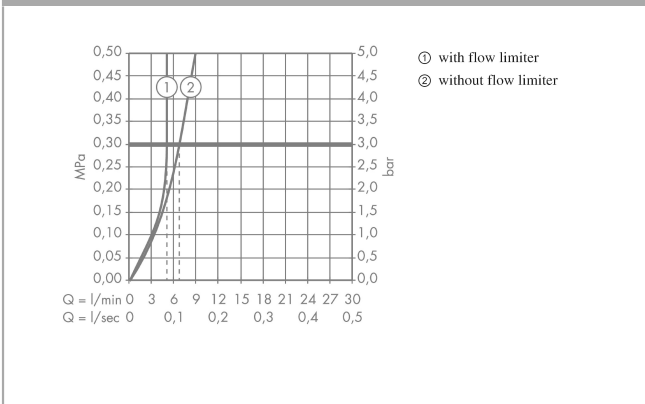

AXOR Citterio
Electronic basin mixer for concealed installation wall-mounted with spout 221 mm
Finish: **Stainless Steel Optic** Article Number: **39118800**

Product image

Scale drawing

Flowchart