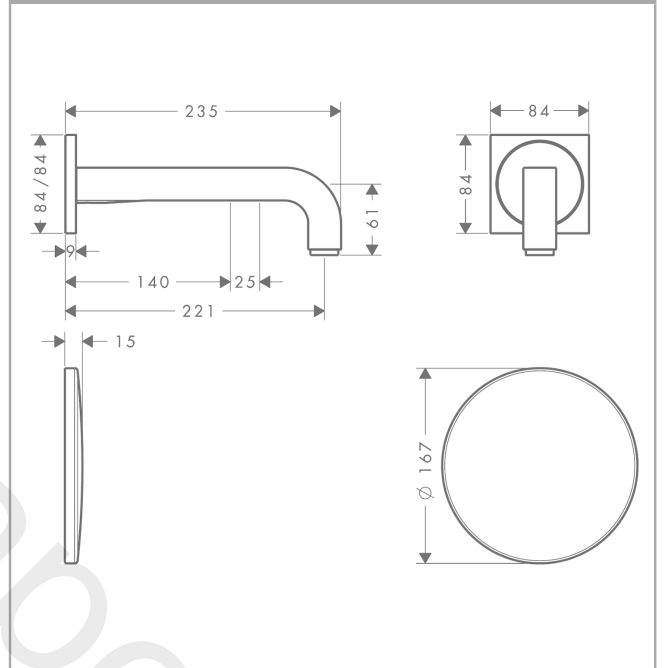

Product image

Scale drawing

Flowchart

AXOR Citterio
Electronic basin mixer for concealed installation wall-mounted with spout 221 mm
 Finish: **Stainless Steel Optic** Article Number: **39118800**

Exploded Drawing

Year of production: >05/20

AXOR Citterio

Electronic basin mixer for concealed installation wall-mounted with spout 221 mm

Finish: **Stainless Steel Optic** Article Number: **39118800**

Spare part list

Year of production: >05/20

Pos.		Article Number	Price	PU
1	spout 220 mm	95948800	£ 660,00	1
2	aerator M24x1 (5 l/min)	98802000	£ 51,00	1
3	hollow set screw M6x6	97660000	£ 3,30	1
4	O-ring 22x1,5	98173000	£ 3,30	1
5	escutcheon	95943800	£ 163,00	1
6	electronics	95949000	£ 585,00	1
7	O-ring 12x1,5	98430000	£ 3,30	1
8	O-ring 76x2,5	98431000	£ 6,10	1
9	connecting thread	92449000	£ 51,00	1
10	O-ring 7x1,5	98422000	£ 3,30	1
11	O-ring 17x1,5	98137000	£ 3,30	1
12	cable for illumination (12 V)	95586000	£ 79,00	1
13	transformer	95945000	£ 224,00	1
14	escutcheon Ø 170 mm	95946800	£ 96,00	1
15	sub plate	96447000	£ 51,00	1
16	set of fixing screws	96454000	£ 9,00	1
17	set of screws	96525000	£ 9,00	1
18	control system	95947000	£ 224,00	1
19	solenoid valve 6 V	96904000	£ 275,00	1
20	noise reduction	94073000	£ 25,00	1
21	non return valve (pressure-resistant up to 2 MPa)	92594000	£ 16,10	1
22	set of non return valves DW 15	94074000	£ 16,10	1
23	filter packing	95291000	£ 13,30	1
24	O-ring 16x2	98133000	£ 3,30	1
25	extension 22 mm (Ø 170 mm)	13596800	£ 108,00	1
26	extension 25 mm	13594000	£ 109,00	1
27	set of fixing screws	97747000	£ 3,30	1
a	concealed item	16180180	£ 400,00	1
b	conversion kit with push button	95977000	£ 585,00	1