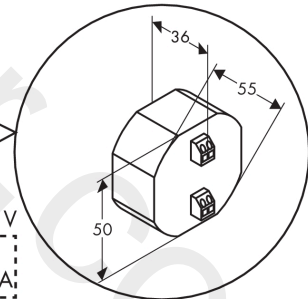

AXOR Citterio
Electronic basin mixer for concealed installation wall-mounted with spout 161 mm
Finish: **Chrome** Article Number: **39117000**

Installation examples

DIN VDE 0100 Teil 701 / IEC 60364-7-701

- 0, 1, 2 = Schutzbereich
- 0, 1, 2 = Zone de protection
- 0, 1, 2 = Protected area
- 0, 1, 2 = Zona proteita
- 0, 1, 2 = Área protegida
- 0, 1, 2 = Veiligheidszone
- 0, 1, 2 = Beskyttelsesklasse
- 0, 1, 2 = Área de protecção
- 0, 1, 2 = Srefo ochronna
- 0, 1, 2 = Chránená oblasť
- 0, 1, 2 = Ochranná oblasť
- 0, 1, 2 = 保护区
- 0, 1, 2 = Защитная зона
- 0, 1, 2 = Biztonsági zóna
- 0, 1, 2 = Suoja-alue
- 0, 1, 2 = Skyddsområde
- 0, 1, 2 = Saugos zona
- 0, 1, 2 = Zaštitno područje
- 0, 1, 2 = Koruma bölgesi
- 0, 1, 2 = Domeniu de protecție
- 0, 1, 2 = Εύρος προστασίας
- 0, 1, 2 = Zaštitno območje
- 0, 1, 2 = Kaite ulatus
- 0, 1, 2 = Aizsardzības zona
- 0, 1, 2 = Zaštitno područje
- 0, 1, 2 = Beskyttelseszone
- 0, 1, 2 = Диапазон на защита
- 0, 1, 2 = Zona e mbrojtjes.
- 0, 1, 2 = منطقة حماية