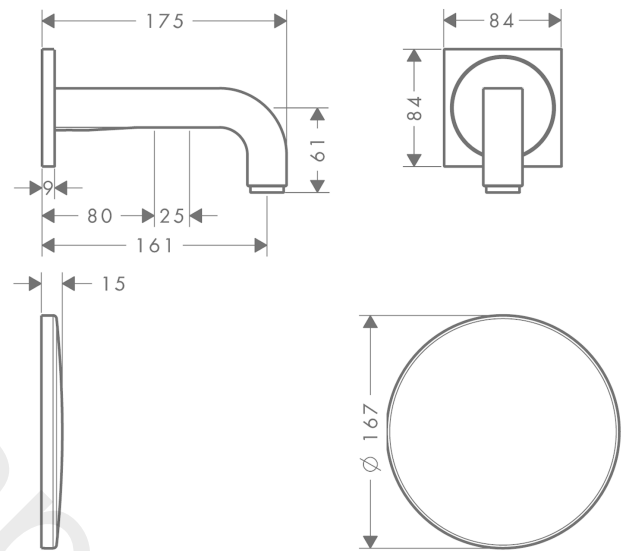

### product features

- projection: 161 mm
- spray type: normal spray
- maximum flow rate at 3 bar: 5 l/min
- temperature adjustable via basic set
- infrared sensor technology
- automatic environmental adjustment of infrared sensor
- adjustable optical range of infrared sensor (5 settings)
- 230 V / 50 Hz mains connection
- running time: 10 s
- hygiene rinse activatable (automatic water flow)
- frequency of hygiene rinse: 24 h
- flushing time hygiene rinse: 10 s
- permanent rinse activatable (single water flow for 180 seconds, suitable for thermal disinfection)
- cleaning mode: manual water stop for washbasin cleaning
- TÜV certified
- dirt filters in the connection hoses
- for ideal function please note a minimum distance of 140 mm from the aerators center to the back rim of the wash basin
- EU taxonomy: max. 6 l/min - Substantial Contribution (SC)
- WRAS 2110026
- WRAS 2110026 - Approval letter

### Technology

**AXOR Citterio**  
**Electronic basin mixer for concealed installation wall-mounted with spout 161 mm**  
 Finish: **Chrome** Article Number: **39117000**

## Scale drawing