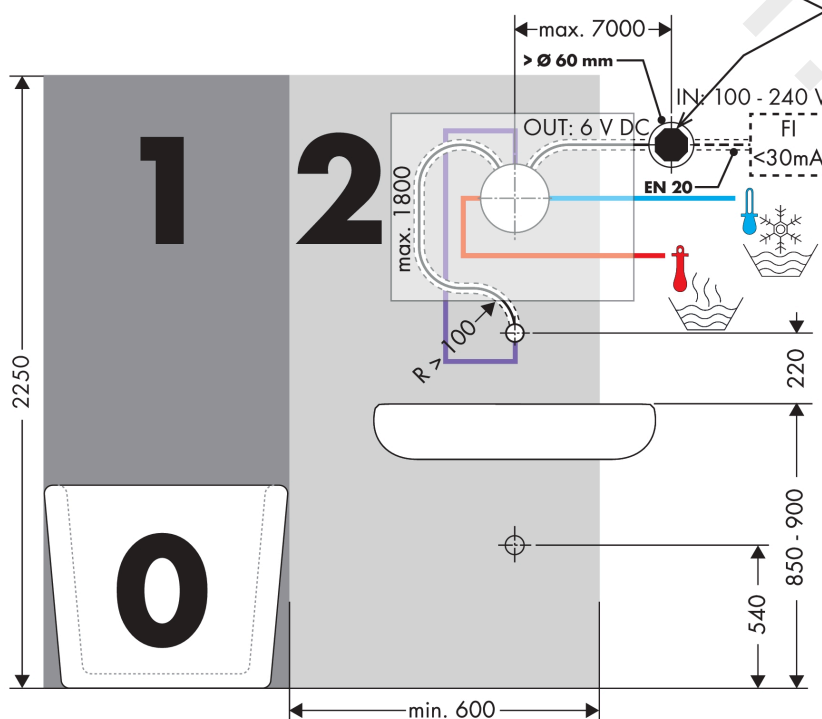

AXOR Citterio
Electronic basin mixer for concealed installation wall-mounted with spout 161 mm
Finish: **Chrome** Article Number: **39117000**

Installation examples

DIN VDE 0100 Teil 701 / IEC 60364-7-701

- 0, 1, 2 = Schutzbereich
- 0, 1, 2 = Zone de protection
- 0, 1, 2 = Protected area
- 0, 1, 2 = Zona proteita
- 0, 1, 2 = Área protegida
- 0, 1, 2 = Veiligheidszone
- 0, 1, 2 = Beskyttelsesklasse
- 0, 1, 2 = Área de protecção
- 0, 1, 2 = Srefo ochronna
- 0, 1, 2 = Chránená oblasť
- 0, 1, 2 = Ochranná oblasť
- 0, 1, 2 = 保护区
- 0, 1, 2 = Защитная зона
- 0, 1, 2 = Biztonsági zóna
- 0, 1, 2 = Suoja-alue
- 0, 1, 2 = Skyddsområde
- 0, 1, 2 = Saugos zona
- 0, 1, 2 = Zaštitno područje
- 0, 1, 2 = Koruma bölgesi
- 0, 1, 2 = Domeniu de protecție
- 0, 1, 2 = Εύρος προστασίας
- 0, 1, 2 = Zaštitno območje
- 0, 1, 2 = Kaite ulatus
- 0, 1, 2 = Aizsardzības zona
- 0, 1, 2 = Zaštitno područje
- 0, 1, 2 = Beskyttelseszone
- 0, 1, 2 = Диапазон на защита
- 0, 1, 2 = Zona e mbrojtjes.
- 0, 1, 2 = منطقة حماية