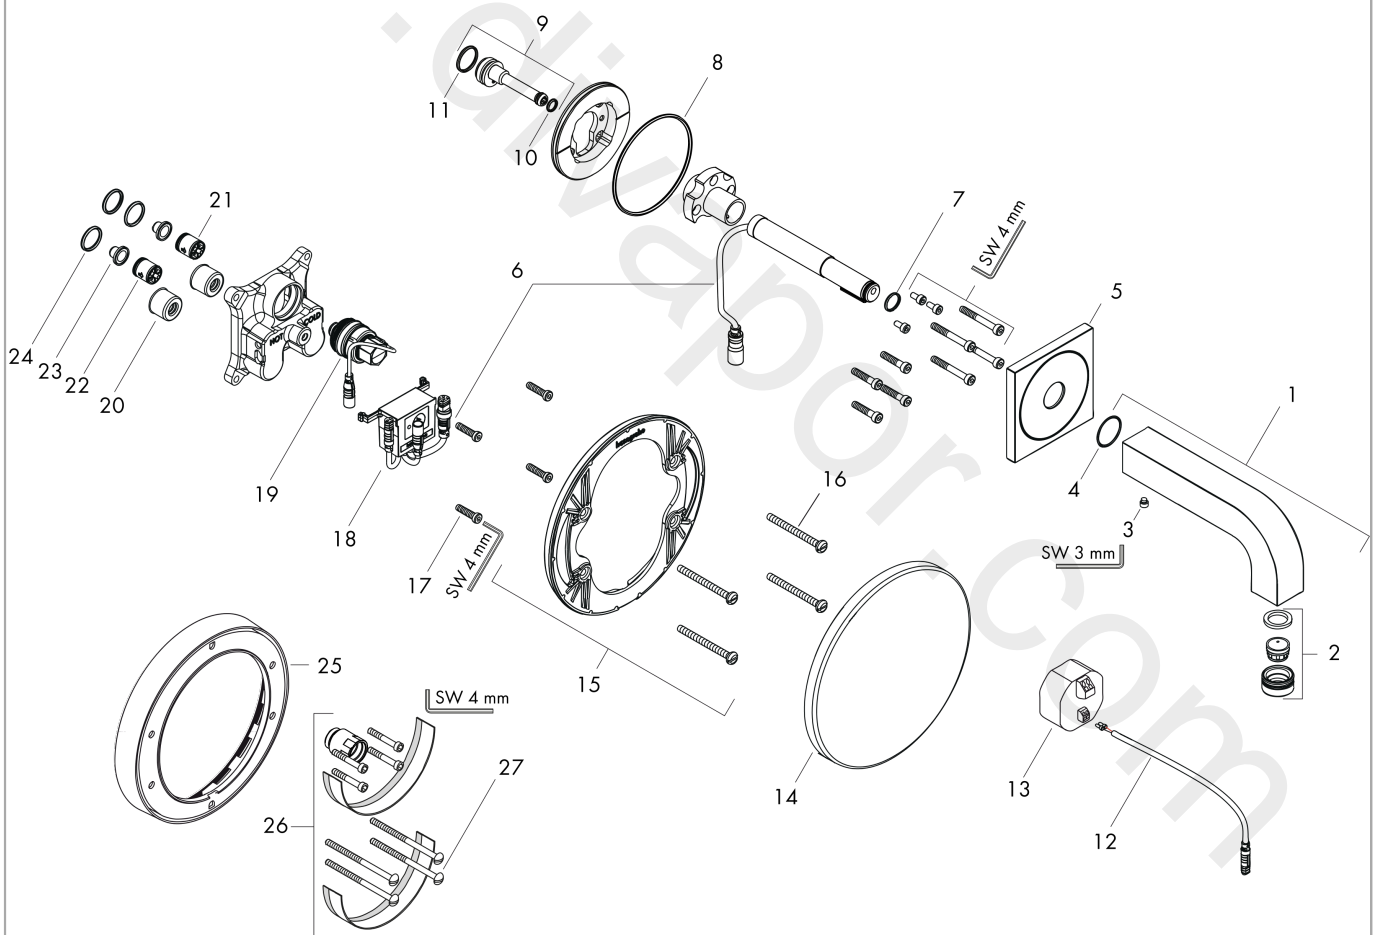

## Scale drawing

## Flowchart

**AXOR Citterio**  
**Electronic basin mixer for concealed installation wall-mounted with spout 161 mm**  
 Finish: **Chrome** Article Number: **39117000**

**AXOR Citterio**  
**Electronic basin mixer for concealed installation wall-mounted with spout 161 mm**  
Finish: **Chrome** Article Number: **39117000**

## Exploded Drawing

Year of production: >05/20