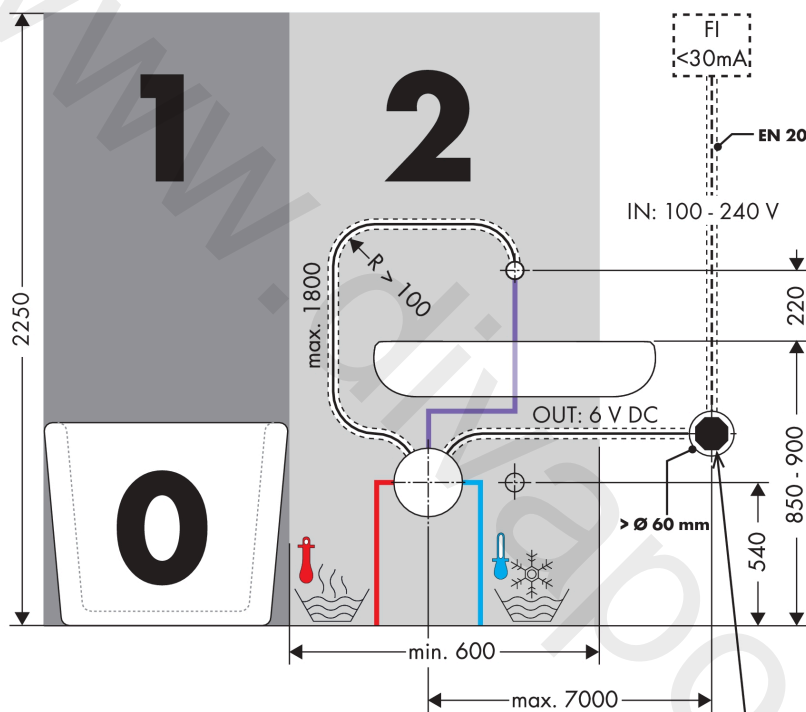

AXOR Citterio
Electronic basin mixer for concealed installation wall-mounted with spout 161 mm
Finish: **Chrome** Article Number: **39117000**

Installation examples

DIN VDE 0100 Teil 701 / IEC 60364-7-701

- 0, 1, 2 = Schutzbereich
- 0, 1, 2 = Zone de protection
- 0, 1, 2 = Protected area
- 0, 1, 2 = Zona proteita
- 0, 1, 2 = Área protegida
- 0, 1, 2 = Veiligheidszone
- 0, 1, 2 = Beskyttelsesklasse
- 0, 1, 2 = Área de protecção
- 0, 1, 2 = Srefo ochronna
- 0, 1, 2 = Chránená oblasť
- 0, 1, 2 = Ochranná oblasť
- 0, 1, 2 = 保护区
- 0, 1, 2 = Защитная зона
- 0, 1, 2 = Biztonsági zóna
- 0, 1, 2 = Suoja-alue
- 0, 1, 2 = Skyddsområde
- 0, 1, 2 = Saugos zona
- 0, 1, 2 = Zaštitno područje
- 0, 1, 2 = Koruma bölgesi
- 0, 1, 2 = Domeniu de protecție
- 0, 1, 2 = Εύρος προστασίας
- 0, 1, 2 = Zaštitno območje
- 0, 1, 2 = Kaite ulatus
- 0, 1, 2 = Aizsardzības zona
- 0, 1, 2 = Zaštitno područje
- 0, 1, 2 = Beskyttelseszone
- 0, 1, 2 = Диапазон на защита
- 0, 1, 2 = Zona e mbrojtjes.
- 0, 1, 2 = منطقة حماية