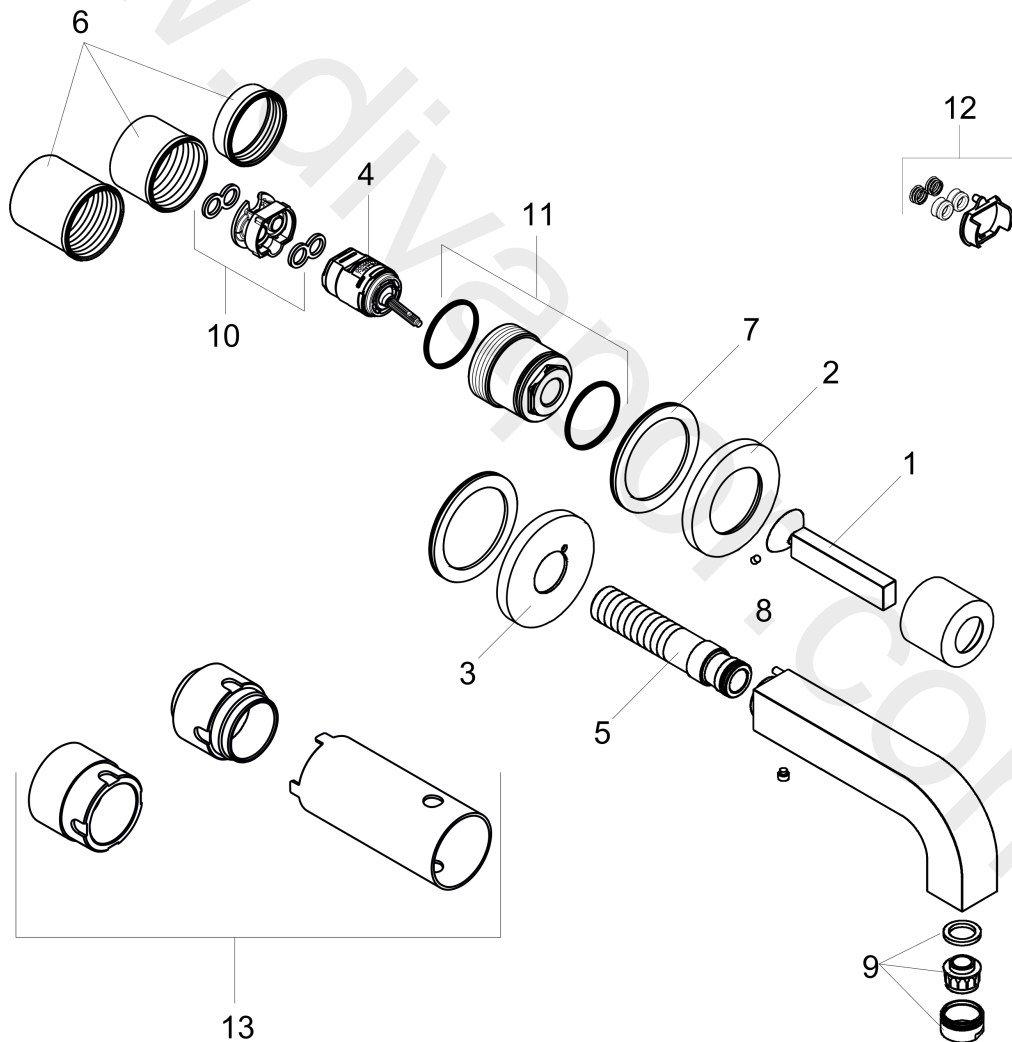

AXOR Citterio

Single lever basin mixer for concealed installation wall-mounted with pin handle, spout 220 mm and escutcheons

Finish: **Brushed Nickel** Article Number: **39116821**

product features

- handle variant: pin handle
- spray type: normal spray
- maximum flow rate at 3 bar: 4,5 l/min
- ceramic cartridge
- suitable for continuous flow water heaters
- connection type: basic set

Technology

Product image

Scale drawing

AXOR Citterio
Single lever basin mixer for concealed installation wall-mounted with pin handle, spout 220 mm and escutcheons
Finish: **Brushed Nickel** Article Number: **39116821**

Exploded Drawing

Year of production: >07/16

AXOR Citterio

Single lever basin mixer for concealed installation wall-mounted with pin handle, spout 220 mm and escutcheons

Finish: **Brushed Nickel** Article Number: **39116821**

Spare part list

Year of production: >07/16

Pos.		Article Number	Price	PU
1	handle	39092820	-	1
2	escutcheon for handle	96909820	£ 137,00	1
3	escutcheon	98720820	£ 118,00	1
4	cartridge, assy	96339000	£ 79,00	1
5	connecting thread G½	97228000	£ 51,00	1
6	fixing set	97971000	£ 43,00	1
7	washer	97600000	£ 13,30	1
8	hollow set screw M4x6	97767000	£ 3,30	1
9	aerator M24x1 (4,5 l/min)	92877820	-	1
10	adapter for cartridge	95644000	£ 16,10	1
11	nut	95645000	£ 43,00	1
12	conversion kit	95643000	£ 43,00	1
13	extension set 25 mm for 13622180	31971000	£ 169,00	1
a	spout 220 mm	97239820	£ 830,00	1
b	base body	13622181	-	1
c	Grease	90920000	£ 16,10	1
d	extension set for 38111180	38982000	£ 173,00	1