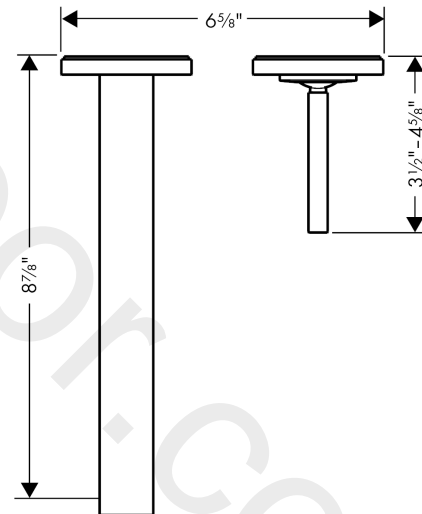

AXOR Citterio

Single lever basin mixer for concealed installation wall-mounted with pin handle, spout 220 mm and escutcheons

Finish: **Brushed Nickel** Article Number: **39116821**

product features

- handle variant: pin handle
- spray type: normal spray
- maximum flow rate at 3 bar: 4,5 l/min
- ceramic cartridge
- suitable for continuous flow water heaters
- connection type: basic set

Technology

Product image

Scale drawing

AXOR Citterio
Single lever basin mixer for concealed installation wall-mounted with pin handle, spout 220 mm and escutcheons
Finish: **Brushed Nickel** Article Number: **39116821**

Exploded Drawing

Year of production: >07/16

AXOR Citterio

Single lever basin mixer for concealed installation wall-mounted with pin handle, spout 220 mm and escutcheons

Finish: **Brushed Nickel** Article Number: **39116821**

Spare part list

Year of production: >07/16

Pos.		Article Number	Price	PU
1	handle	39092820	-	1
2	escutcheon for handle	96909820	£ 137,00	1
3	escutcheon	98720820	£ 118,00	1
4	cartridge, assy	96339000	£ 79,00	1
5	connecting thread G½	97228000	£ 51,00	1
6	fixing set	97971000	£ 43,00	1
7	washer	97600000	£ 13,30	1
8	hollow set screw M4x6	97767000	£ 3,30	1
9	aerator M24x1 (4,5 l/min)	92877820	-	1
10	adapter for cartridge	95644000	£ 16,10	1
11	nut	95645000	£ 43,00	1
12	conversion kit	95643000	£ 43,00	1
13	extension set 25 mm for 13622180	31971000	£ 169,00	1
a	spout 220 mm	97239820	£ 830,00	1
b	base body	13622181	-	1
c	Grease	90920000	£ 16,10	1
d	extension set for 38111180	38982000	£ 173,00	1