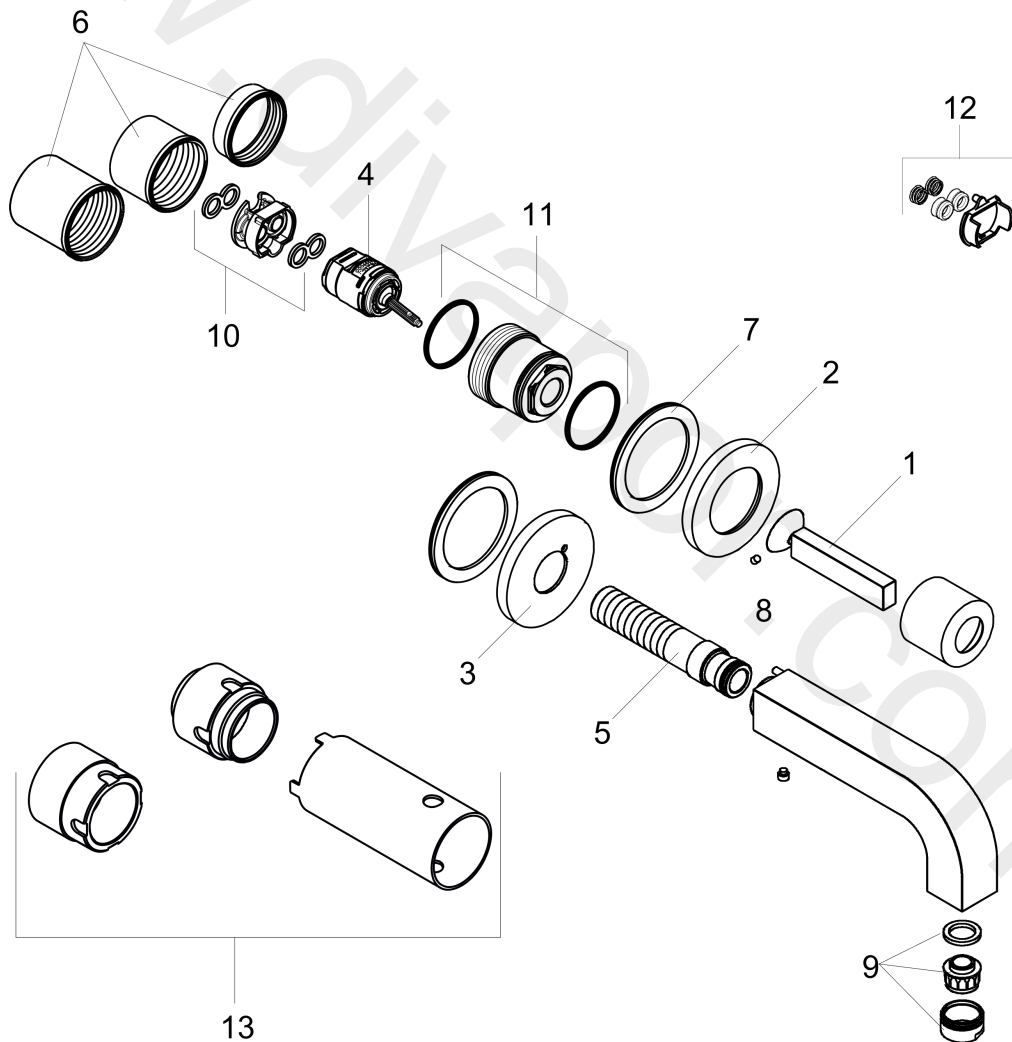

AXOR Citterio

Single lever basin mixer for concealed installation wall-mounted with pin handle, spout 220 mm and escutcheons

Surfaces: Article Number: **39116821**

Exploded Drawing

Year of production: **05/10 - 06/16**

AXOR Citterio

Single lever basin mixer for concealed installation wall-mounted with pin handle, spout 220 mm and escutcheons

Surfaces: Article Number: **39116821**

Spare part list

Year of production: **05/10 - 06/16**

| Pos. | | Article Number | Price | PU |
|------|----------------------------------|----------------|----------|----|
| 1 | handle | 39092820 | - | 1 |
| 2 | escutcheon for handle | 96909820 | £ 137,00 | 1 |
| 3 | escutcheon | 98720820 | £ 118,00 | 1 |
| 4 | cartridge, assy | 96339000 | £ 79,00 | 1 |
| 5 | connecting thread G½ | 97228000 | £ 51,00 | 1 |
| 6 | fixing set | 97971000 | £ 43,00 | 1 |
| 7 | washer | 97600000 | £ 13,30 | 1 |
| 8 | hollow set screw M4x6 | 97767000 | £ 3,30 | 1 |
| 9 | aerator M24x1 (5 l/min) | 13185820 | £ 51,00 | 1 |
| 10 | adapter for cartridge | 95644000 | £ 16,10 | 1 |
| 11 | nut | 95645000 | £ 43,00 | 1 |
| 12 | conversion kit | 95643000 | £ 43,00 | 1 |
| 13 | extension set 25 mm for 13622180 | 31971000 | £ 169,00 | 1 |
| a | base body | 13622181 | - | 1 |