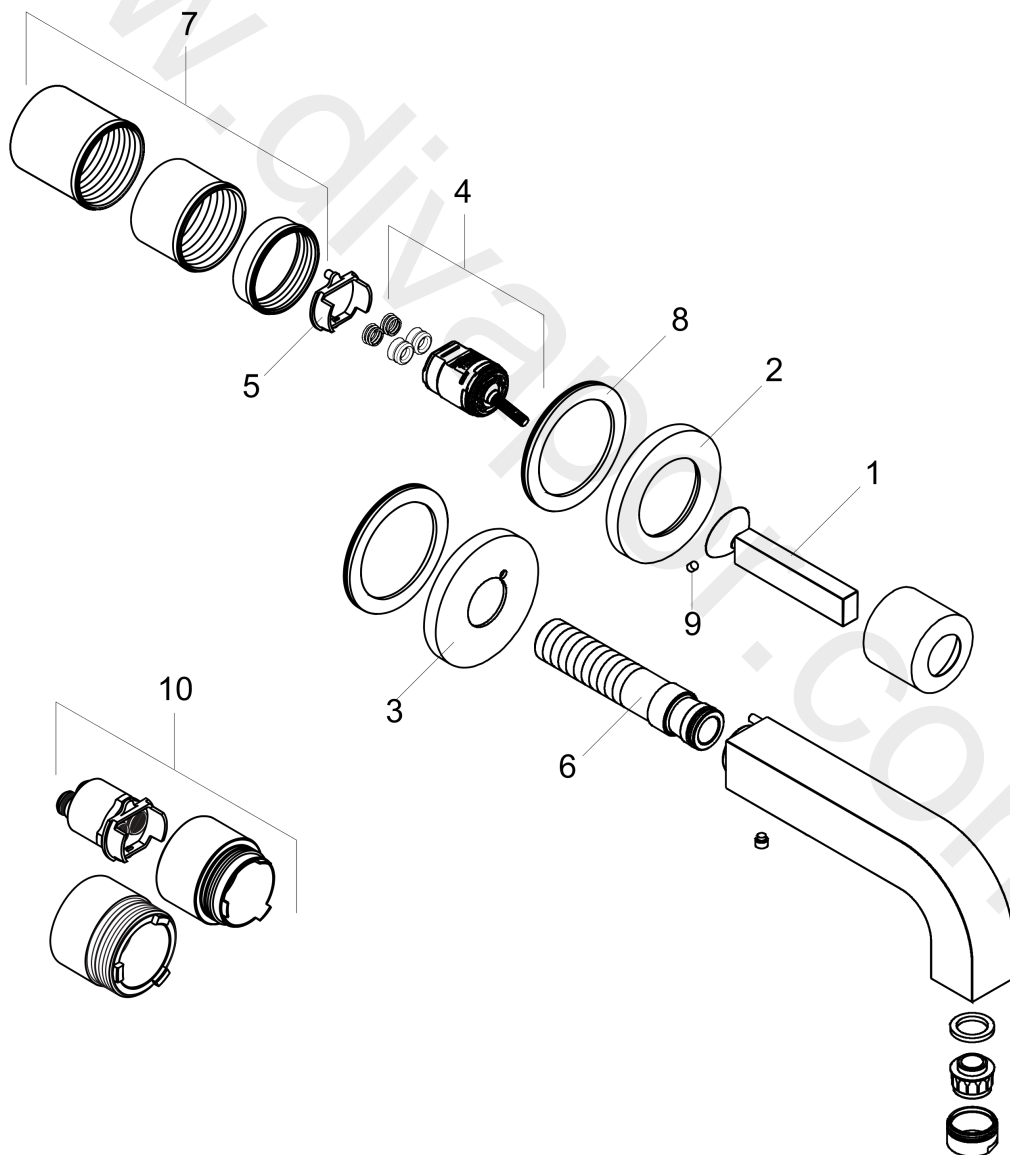

AXOR Citterio

Single lever basin mixer for concealed installation wall-mounted with pin handle, spout 220 mm and escutcheons

Surfaces: Article Number: 39116821

Exploded Drawing

Year of production: 04/07 - 04/10

AXOR Citterio

Single lever basin mixer for concealed installation wall-mounted with pin handle, spout 220 mm and escutcheons

Surfaces: Article Number: **39116821**

Spare part list

Year of production: **04/07 - 04/10**

Pos.		Article Number	Price	PU
1	handle	39092820	-	1
2	escutcheon for handle	96909820	£ 137,00	1
3	escutcheon	98720820	£ 118,00	1
4	cartridge, assy	96339000	£ 79,00	1
5	adapter for cartridge	97280000	£ 6,10	1
6	connecting thread G½	97228000	£ 51,00	1
7	fixing set	97971000	£ 43,00	1
8	washer	97600000	£ 13,30	1
9	hollow set screw M4x6	97767000	£ 3,30	1
10	extension set for 38111180	38982000	£ 173,00	1
a	base body	38111181	-	1