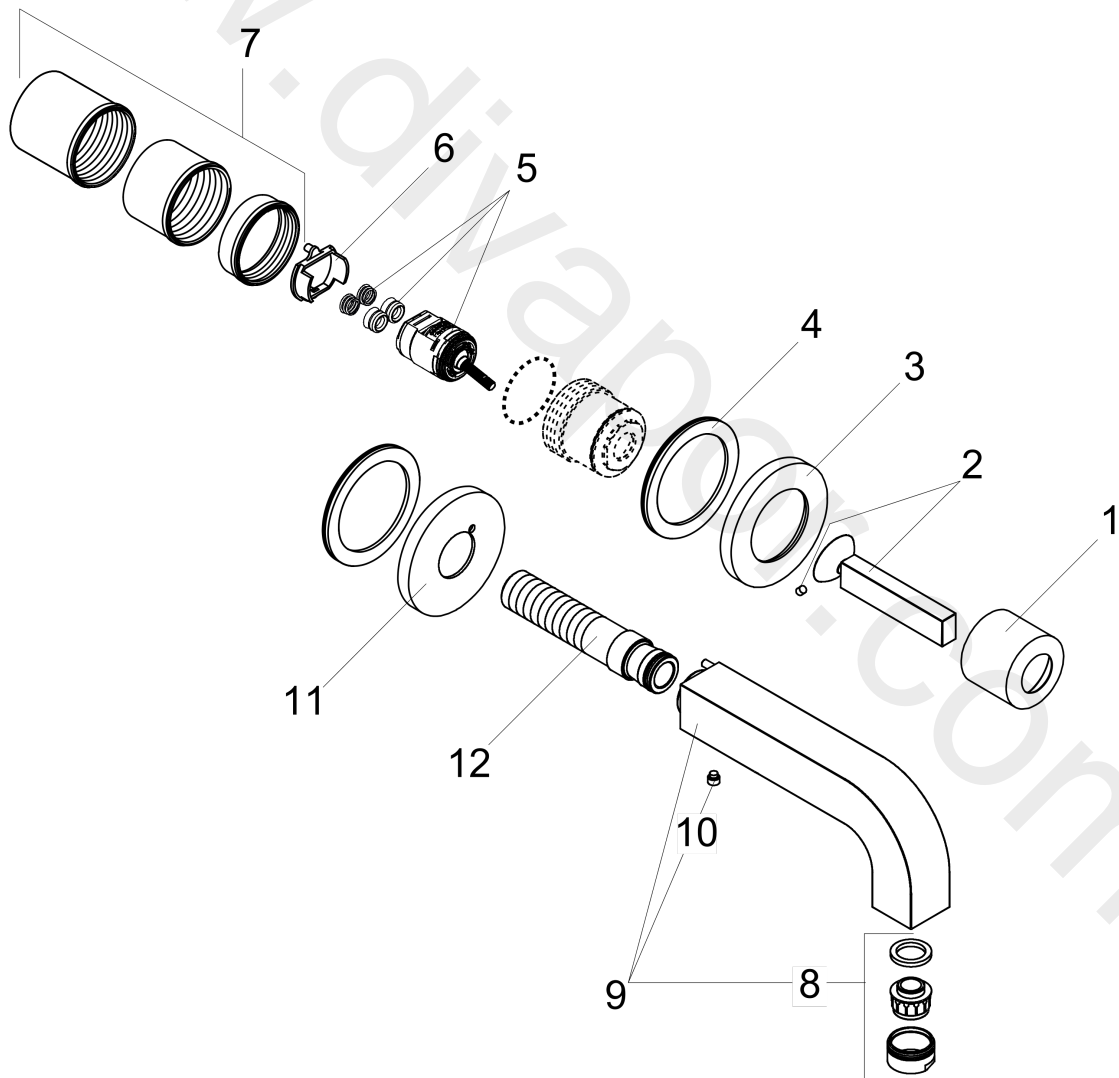

AXOR Citterio

Single lever basin mixer for concealed installation wall-mounted with pin handle, spout 220 mm and escutcheons

Surfaces: Article Number: 39116001

Exploded Drawing

Year of production: 09/05 - 04/10

AXOR Citterio

Single lever basin mixer for concealed installation wall-mounted with pin handle, spout 220 mm and escutcheons

Surfaces: Article Number: **39116001**

Spare part list

Year of production: **09/05 - 04/10**

Pos.		Article Number	Price	PU
1	flange	96908000	£ 43,00	1
2	handle	39092000	£ 137,00	1
3	escutcheon for handle	96909000	£ 79,00	1
4	washer	97600000	£ 13,30	1
5	cartridge, assy	96339000	£ 79,00	1
6	adapter for cartridge	97280000	£ 6,10	1
7	fixing set	97971000	£ 43,00	1
8	aerator M24x1 (7 l/min)	13085000	£ 13,30	1
9	spout 220 mm	97239000	£ 585,00	1
10	hollow set screw M4x6	97767000	£ 3,30	1
11	escutcheon	98720000	£ 79,00	1
12	connecting thread G½	97228000	£ 51,00	1
a	extension set for 38111180	38982000	£ 173,00	1
b	base body	38111181	-	1
c	nut	95645000	£ 43,00	1