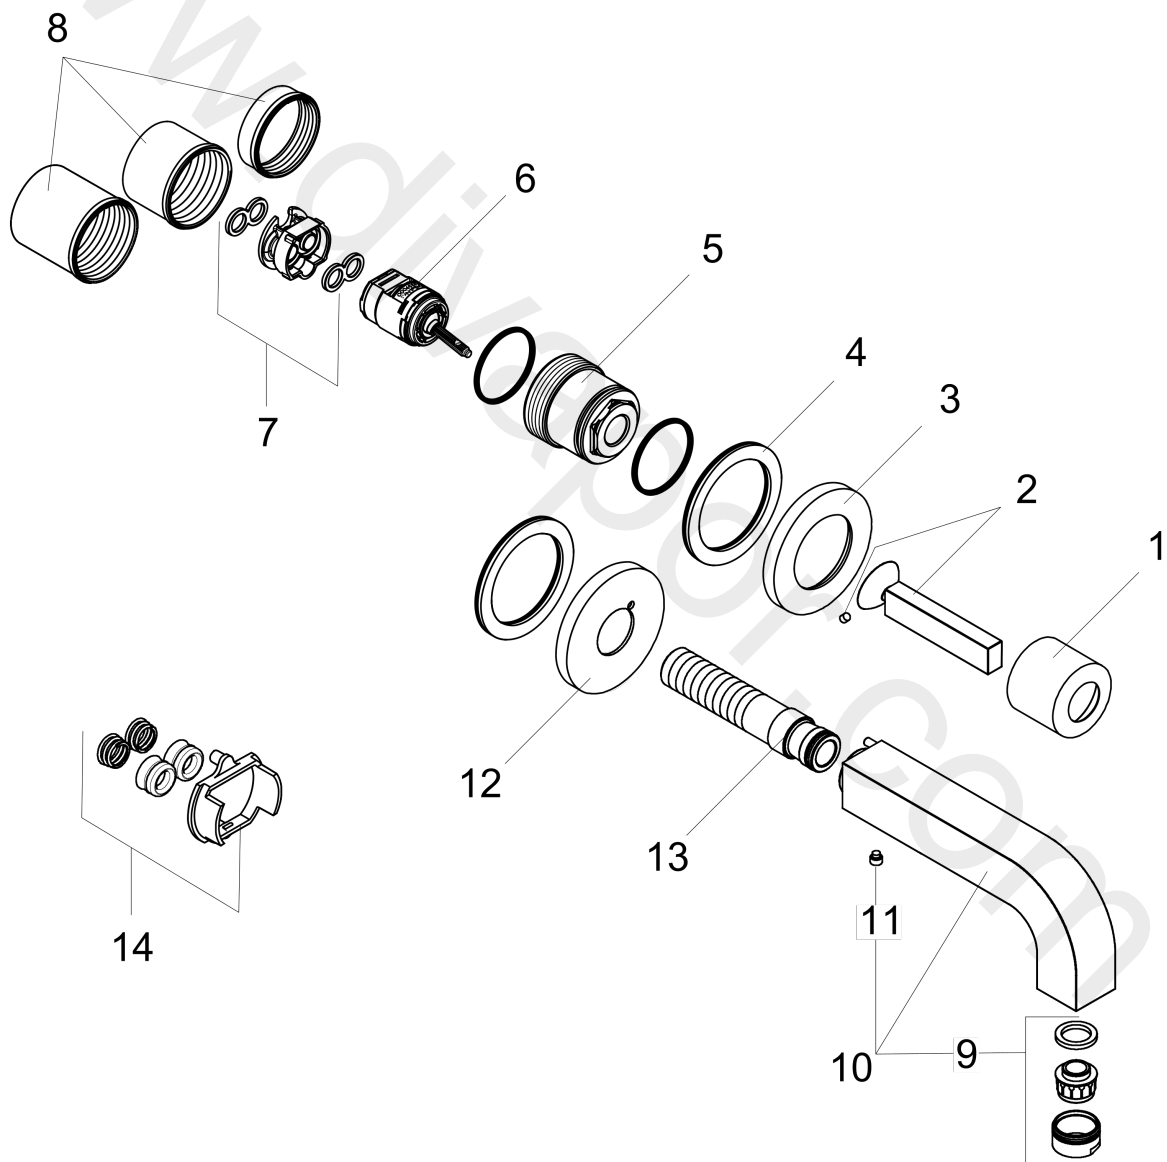

AXOR Citterio

Single lever basin mixer for concealed installation wall-mounted with pin handle, spout 220 mm and escutcheons

Finish: **Chrome** Article Number: **39116001**

product features

- handle variant: pin handle
- spray type: normal spray
- maximum flow rate at 3 bar: 4,5 l/min
- ceramic cartridge
- suitable for continuous flow water heaters
- connection type: basic set

Technology

Product image

Scale drawing

AXOR Citterio
Single lever basin mixer for concealed installation wall-mounted with pin handle, spout 220 mm and escutcheons
Finish: **Chrome** Article Number: **39116001**

Exploded Drawing

Year of production: >07/16

AXOR Citterio

Single lever basin mixer for concealed installation wall-mounted with pin handle, spout 220 mm and escutcheons

Finish: **Chrome** Article Number: **39116001**

Spare part list

Year of production: >07/16

| Pos. | | Article Number | Price | PU |
|------|----------------------------------|----------------|----------|----|
| 1 | flange | 96908000 | £ 43,00 | 1 |
| 2 | handle | 39092000 | £ 137,00 | 1 |
| 3 | escutcheon for handle | 96909000 | £ 79,00 | 1 |
| 4 | washer | 97600000 | £ 13,30 | 1 |
| 5 | nut | 95645000 | £ 43,00 | 1 |
| 6 | cartridge, assy | 96339000 | £ 79,00 | 1 |
| 7 | adapter for cartridge | 95644000 | £ 16,10 | 1 |
| 8 | fixing set | 97971000 | £ 43,00 | 1 |
| 9 | aerator M24x1 (4,5 l/min) | 92877000 | £ 20,50 | 1 |
| 10 | spout 220 mm | 97239000 | £ 585,00 | 1 |
| 11 | hollow set screw M4x6 | 97767000 | £ 3,30 | 1 |
| 12 | escutcheon | 98720000 | £ 79,00 | 1 |
| 13 | connecting thread G½ | 97228000 | £ 51,00 | 1 |
| 14 | conversion kit | 95643000 | £ 43,00 | 1 |
| a | extension set 25 mm for 13622180 | 31971000 | £ 169,00 | 1 |
| b | base body | 13622181 | - | 1 |
| c | Grease | 90920000 | £ 16,10 | 1 |