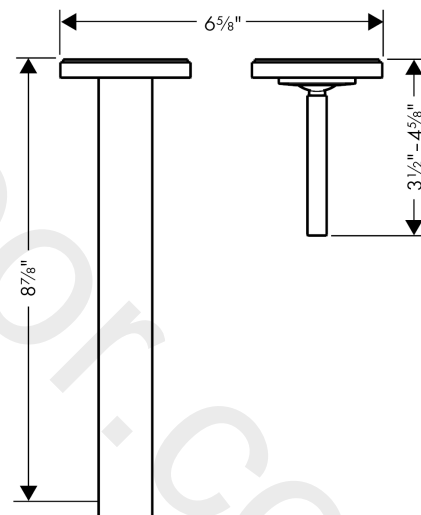

AXOR Citterio

Single lever basin mixer for concealed installation wall-mounted with pin handle, spout 220 mm and escutcheons

Finish: **Chrome** Article Number: **39116001**

product features

- handle variant: pin handle
- spray type: normal spray
- maximum flow rate at 3 bar: 4,5 l/min
- ceramic cartridge
- suitable for continuous flow water heaters
- connection type: basic set

Technology

Product image

Scale drawing

AXOR Citterio
Single lever basin mixer for concealed installation wall-mounted with pin handle, spout 220 mm and escutcheons
Finish: **Chrome** Article Number: **39116001**

Exploded Drawing

Year of production: >07/16

AXOR Citterio

Single lever basin mixer for concealed installation wall-mounted with pin handle, spout 220 mm and escutcheons

Finish: **Chrome** Article Number: **39116001**

Spare part list

Year of production: >07/16

| Pos. | | Article Number | Price | PU |
|------|----------------------------------|----------------|----------|----|
| 1 | flange | 96908000 | £ 43,00 | 1 |
| 2 | handle | 39092000 | £ 137,00 | 1 |
| 3 | escutcheon for handle | 96909000 | £ 79,00 | 1 |
| 4 | washer | 97600000 | £ 13,30 | 1 |
| 5 | nut | 95645000 | £ 43,00 | 1 |
| 6 | cartridge, assy | 96339000 | £ 79,00 | 1 |
| 7 | adapter for cartridge | 95644000 | £ 16,10 | 1 |
| 8 | fixing set | 97971000 | £ 43,00 | 1 |
| 9 | aerator M24x1 (4,5 l/min) | 92877000 | £ 20,50 | 1 |
| 10 | spout 220 mm | 97239000 | £ 585,00 | 1 |
| 11 | hollow set screw M4x6 | 97767000 | £ 3,30 | 1 |
| 12 | escutcheon | 98720000 | £ 79,00 | 1 |
| 13 | connecting thread G½ | 97228000 | £ 51,00 | 1 |
| 14 | conversion kit | 95643000 | £ 43,00 | 1 |
| a | extension set 25 mm for 13622180 | 31971000 | £ 169,00 | 1 |
| b | base body | 13622181 | - | 1 |
| c | Grease | 90920000 | £ 16,10 | 1 |