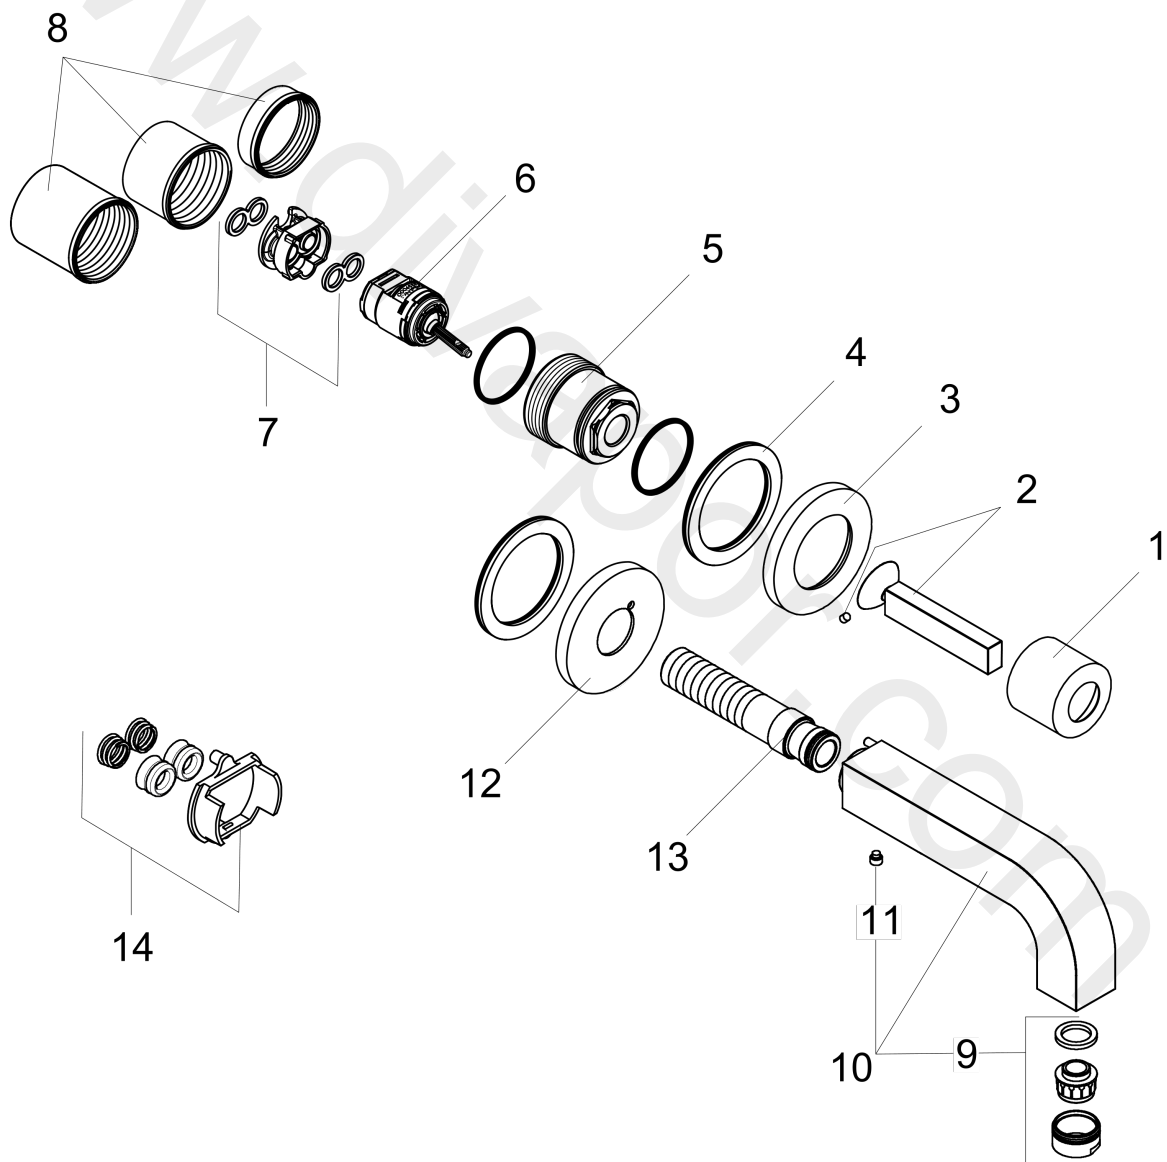

AXOR Citterio

Single lever basin mixer for concealed installation wall-mounted with pin handle, spout 220 mm and escutcheons

Surfaces: Article Number: 39116001

Exploded Drawing

Year of production: 05/10 - 06/16

AXOR Citterio

Single lever basin mixer for concealed installation wall-mounted with pin handle, spout 220 mm and escutcheons

Surfaces: Article Number: **39116001**

Spare part list

Year of production: **05/10 - 06/16**

Pos.		Article Number	Price	PU
1	flange	96908000	£ 43,00	1
2	handle	39092000	£ 137,00	1
3	escutcheon for handle	96909000	£ 79,00	1
4	washer	97600000	£ 13,30	1
5	nut	95645000	£ 43,00	1
6	cartridge, assy	96339000	£ 79,00	1
7	adapter for cartridge	95644000	£ 16,10	1
8	fixing set	97971000	£ 43,00	1
9	aerator M24x1 (5 l/min)	13185000	£ 22,30	1
10	spout 220 mm	97239000	£ 585,00	1
11	hollow set screw M4x6	97767000	£ 3,30	1
12	escutcheon	98720000	£ 79,00	1
13	connecting thread G½	97228000	£ 51,00	1
14	conversion kit	95643000	£ 43,00	1
a	extension set 25 mm for 13622180	31971000	£ 169,00	1
b	base body	13622181	-	1