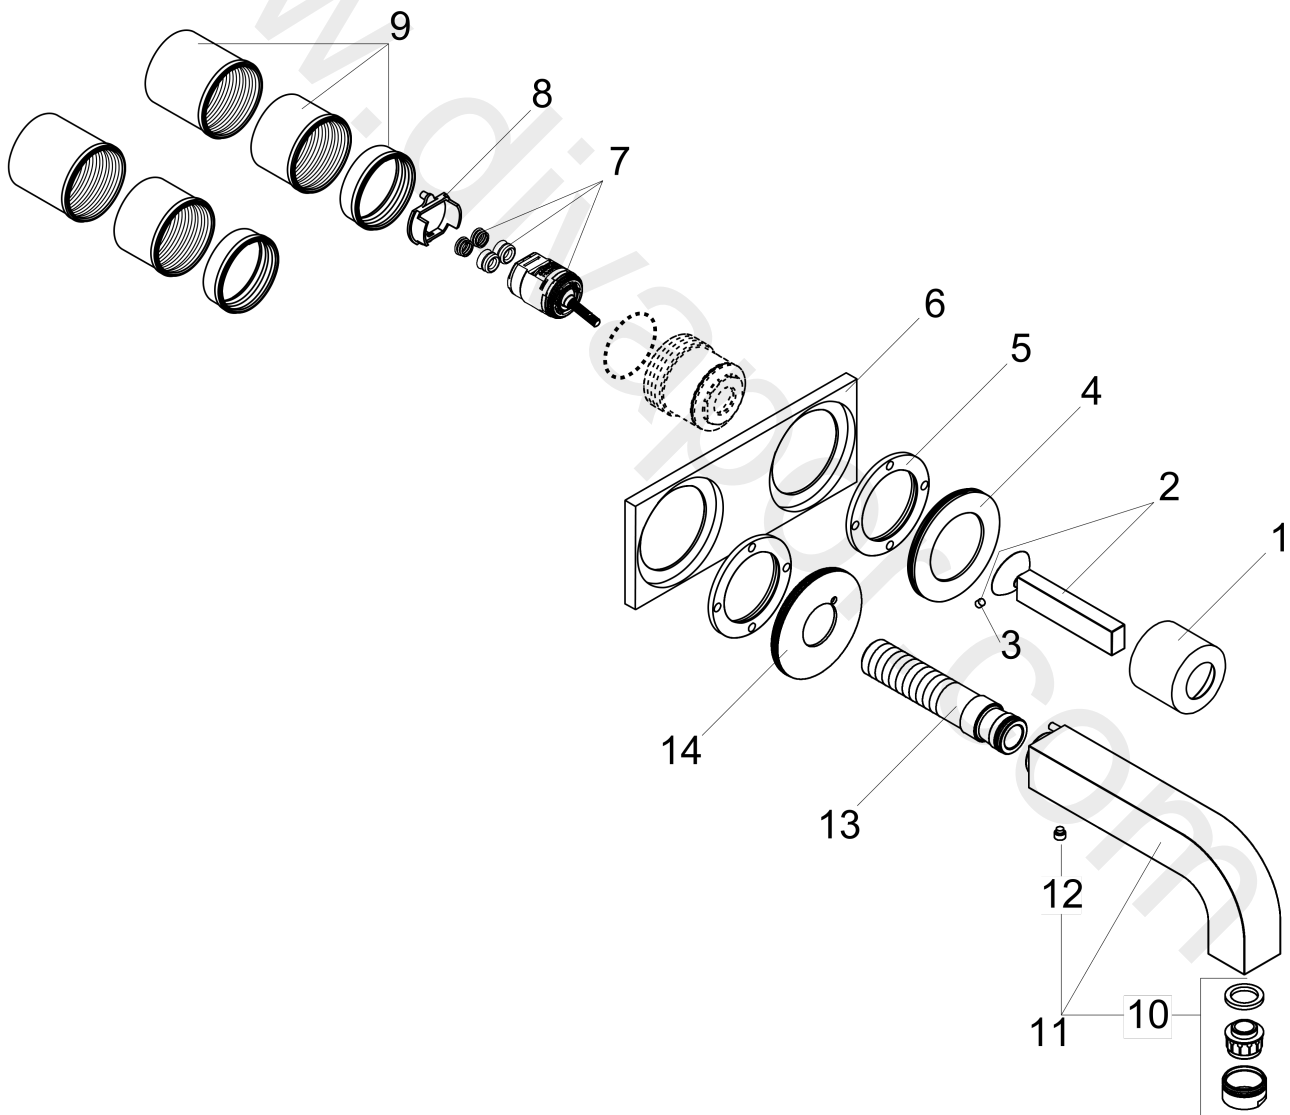

AXOR Citterio
Wall-Mounted Single-Handle Faucet Trim with Base Plate
Surfaces: Article Number: **39115001**

Exploded Drawing

Year of production: **09/05 - 08/10**

AXOR Citterio
Wall-Mounted Single-Handle Faucet Trim with Base Plate
 Surfaces: Article Number: **39115001**

Spare part list

Year of production: **09/05 - 08/10**

Pos.		Article Number	Price	PU
1	flange	96908000	£ 43,00	1
2	handle	39092000	£ 137,00	1
3	hollow set screw M4x6	97767000	£ 3,30	1
4	escutcheon for handle	96912000	£ 51,00	1
5	nut	97601000	£ 20,50	1
6	escutcheon	96914000	£ 224,00	1
7	cartridge, assy	96339000	£ 79,00	1
8	adapter for cartridge	97280000	£ 6,10	1
9	fixing set	97971000	£ 43,00	1
10	aerator M24x1 (7 l/min)	13085000	£ 13,30	1
11	spout 220 mm	97239000	£ 585,00	1
12	hollow set screw M6x6	97660000	£ 3,30	1
13	connecting thread G½	97228000	£ 51,00	1
14	escutcheon for spout	97695000	£ 64,00	1
a	base body	38111181	-	1
b	extension set for 38111180	38982000	£ 173,00	1