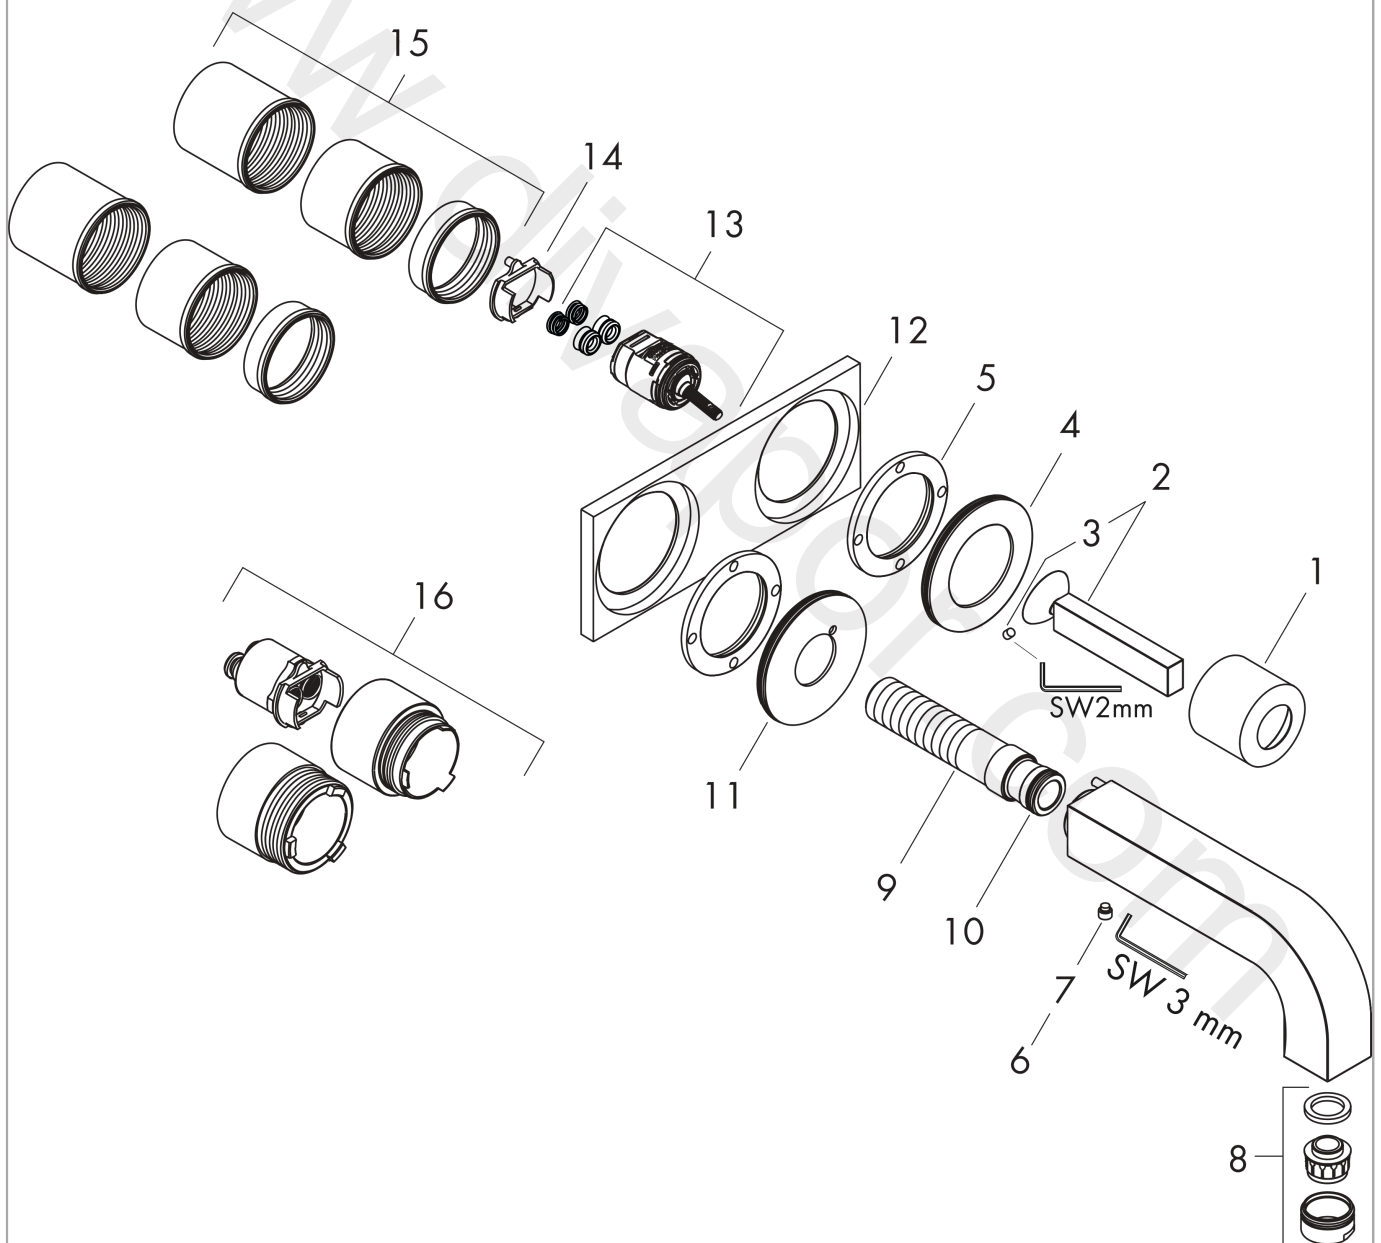

AXOR Citterio

Single lever basin mixer for concealed installation wall-mounted with pin handle, spout 220 mm and plate

Surfaces: Article Number: 39115000

Exploded Drawing

Year of production: 07/05 - 12/09

AXOR Citterio

Single lever basin mixer for concealed installation wall-mounted with pin handle, spout 220 mm and plate

Surfaces: Article Number: **39115000**

Spare part list

Year of production: **07/05 - 12/09**

Pos.		Article Number	Price	PU
1	flange	96908000	£ 43,00	1
2	handle	39092000	£ 137,00	1
3	hollow set screw M4x6	97767000	£ 3,30	1
4	escutcheon for handle	96912000	£ 51,00	1
5	nut	97601000	£ 20,50	1
6	spout 220 mm	97239000	£ 585,00	1
7	hollow set screw M6x6	97660000	£ 3,30	1
8	aerator M24x1 (7 l/min)	13085000	£ 13,30	1
9	connecting thread G½	97228000	£ 51,00	1
10	O-ring 16x2,5	98134000	£ 3,30	1
11	escutcheon for spout	97695000	£ 64,00	1
12	escutcheon	96914000	£ 224,00	1
13	cartridge, assy	96339000	£ 79,00	1
14	adapter for cartridge	97280000	£ 6,10	1
15	fixing set	97971000	£ 43,00	1
16	extension set for 38111180	38982000	£ 173,00	1
a	waste	50001000	£ 71,00	1
b	concealed item	38111180	-	1
c	conversion kit	95643000	£ 43,00	1
d	service tool for disassembling the handle	92124000	£ 137,00	1