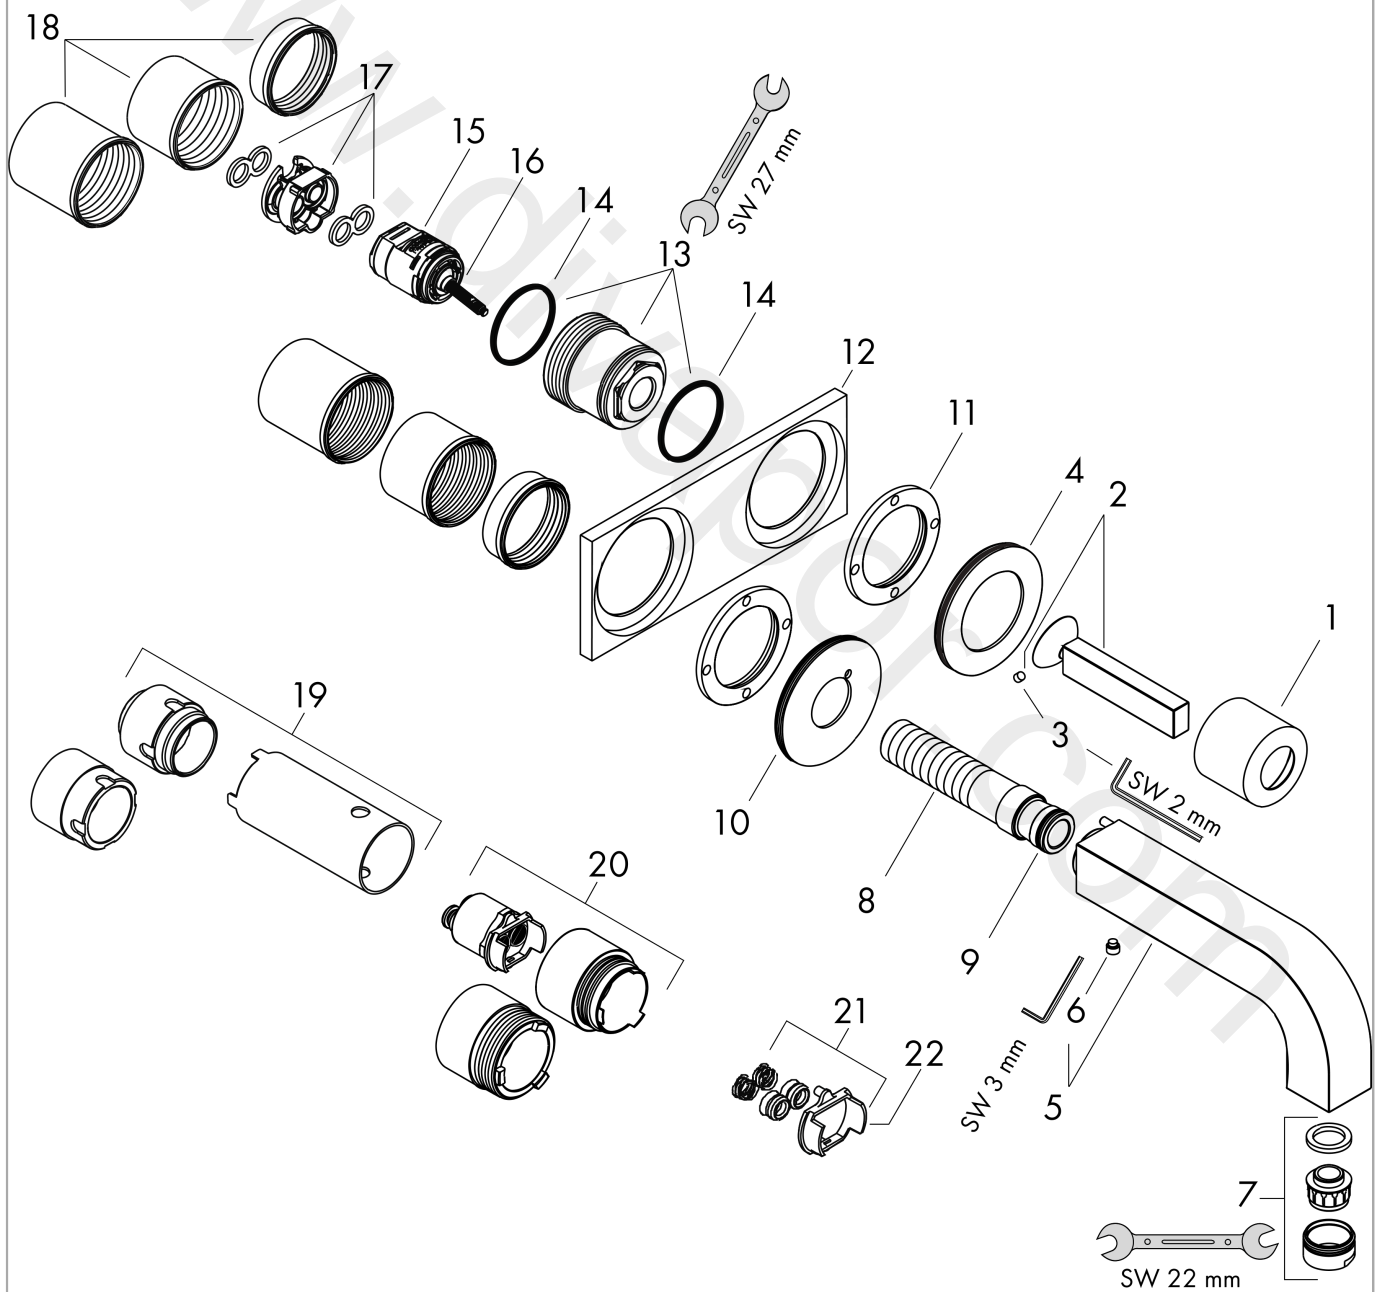

Installation examples

AXOR Citterio

Single lever basin mixer for concealed installation wall-mounted with pin handle, spout 220 mm and plate

Finish: **Chrome** Article Number: **39115000**

Exploded Drawing

Year of production: >01/10

AXOR Citterio

Single lever basin mixer for concealed installation wall-mounted with pin handle, spout 220 mm and plate

Finish: **Chrome** Article Number: **39115000**

Spare part list

Year of production: >01/10

Pos.		Article Number	Price	PU
1	flange	96908000	£ 43,00	1
2	handle	39092000	£ 137,00	1
3	hollow set screw M4x6	97767000	£ 3,30	1
4	escutcheon for handle	96912000	£ 51,00	1
5	spout 220 mm	97239000	£ 585,00	1
6	hollow set screw M6x6	97660000	£ 3,30	1
7	aerator M24x1 (5 l/min)	13185000	£ 22,30	1
8	connecting thread G½	97228000	£ 51,00	1
9	O-ring 16x2,5	98134000	£ 3,30	1
10	escutcheon for spout	97695000	£ 64,00	1
11	nut	97601000	£ 20,50	1
12	escutcheon	96914000	£ 224,00	1
13	nut	95645000	£ 43,00	1
14	O-ring 34x2	98383000	£ 6,10	1
15	cartridge, assy	96339000	£ 79,00	1
16	O-ring 21,95x1,78	95169000	£ 3,30	1
17	adapter for cartridge	95644000	£ 16,10	1
18	fixing set	97971000	£ 43,00	1
19	extension set for 38111180	38982000	£ 173,00	1
20	extension set 25 mm for 13622180	31971000	£ 169,00	1
21	conversion kit	95643000	£ 43,00	1
22	adapter for cartridge	97280000	£ 6,10	1
a	waste	50001000	£ 71,00	1
b	base body	13622180	£ 355,00	1
c	service tool for disassembling the handle	92124000	£ 137,00	1
d	adapter for exchanged connections	93561000	£ 275,00	1