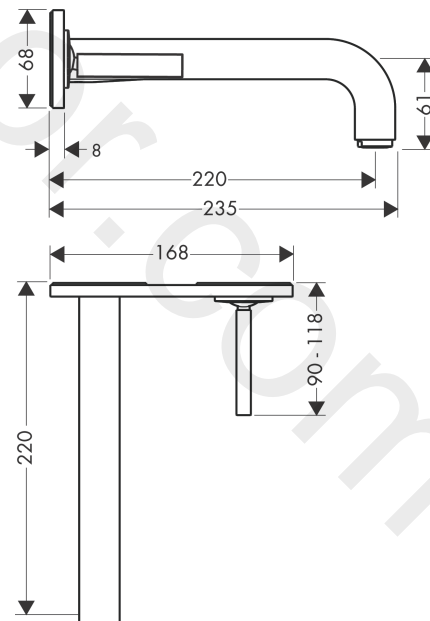

Scale drawing