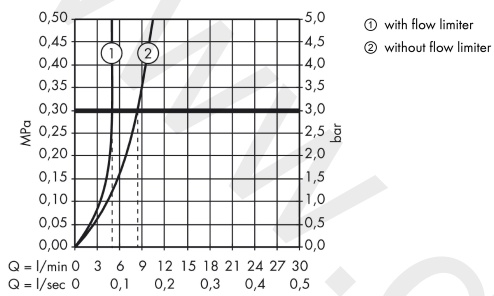

AXOR Citterio

Single lever basin mixer for concealed installation wall-mounted with pin handle, spout 220 mm and plate

Finish: **Chrome** Article Number: **39115000**

Flowchart