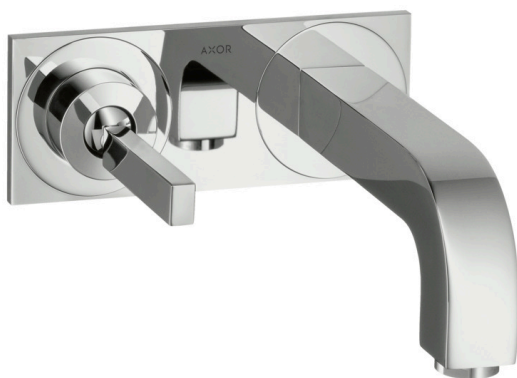

AXOR Citterio

Single lever basin mixer for concealed installation wall-mounted with pin handle, spout 220 mm and plate

Finish: **Chrome** Article Number: **39115000**

product features

- consists of: single lever basin mixer for concealed installation wall-mounted, waste set
- projection: 220 mm
- spray type: normal spray
- maximum flow rate at 3 bar: 5 l/min
- ceramic cartridge
- suitable for continuous flow water heaters
- non-closing waste set
- connection type: basic set
- connection dimension: DN15
- handle can be positioned on the right or left, depending on the basic set installation
- WRAS 1906108

Article Details

Price excl. VAT

941,67 £

Technology

Product image

Scale drawing

AXOR Citterio

Single lever basin mixer for concealed installation wall-mounted with pin handle, spout 220 mm and plate

Finish: **Chrome** Article Number: **39115000**

Flowchart

AXOR Citterio
Single lever basin mixer for concealed installation wall-mounted with pin handle, spout 220 mm and plate
Finish: **Chrome** Article Number: **39115000**

Installation examples

AXOR Citterio

Single lever basin mixer for concealed installation wall-mounted with pin handle, spout 220 mm and plate

Finish: **Chrome** Article Number: **39115000**

Exploded Drawing