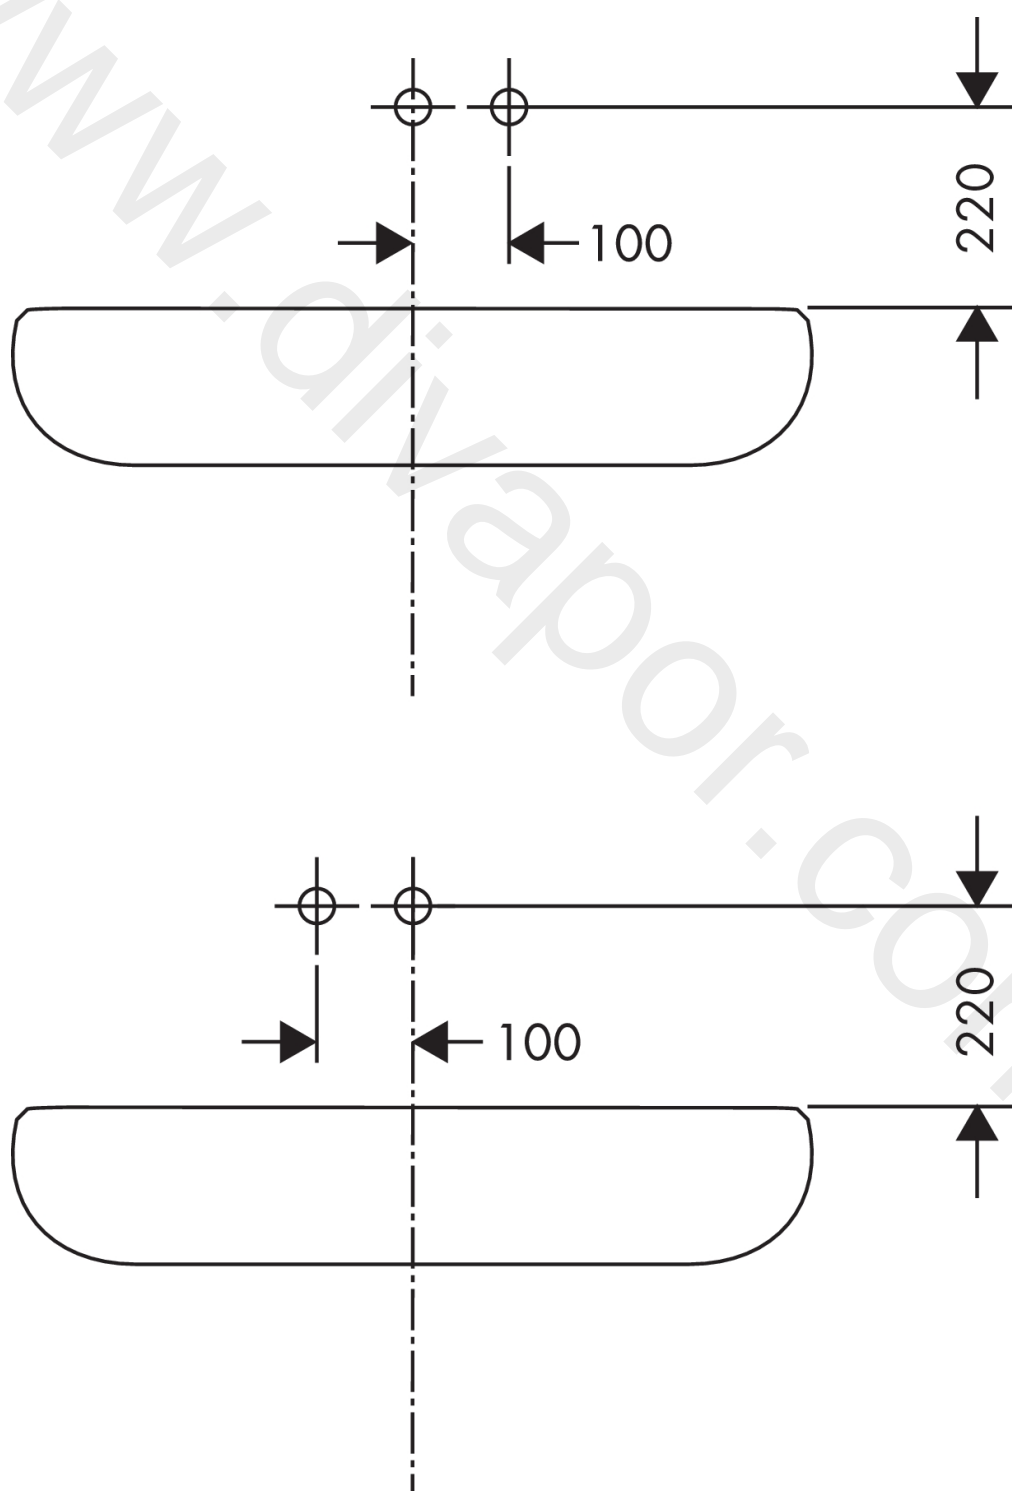

AXOR Citterio
Single lever basin mixer for concealed installation wall-mounted with pin handle, spout 220 mm and plate
Finish: **Chrome** Article Number: **39115000**

Installation examples