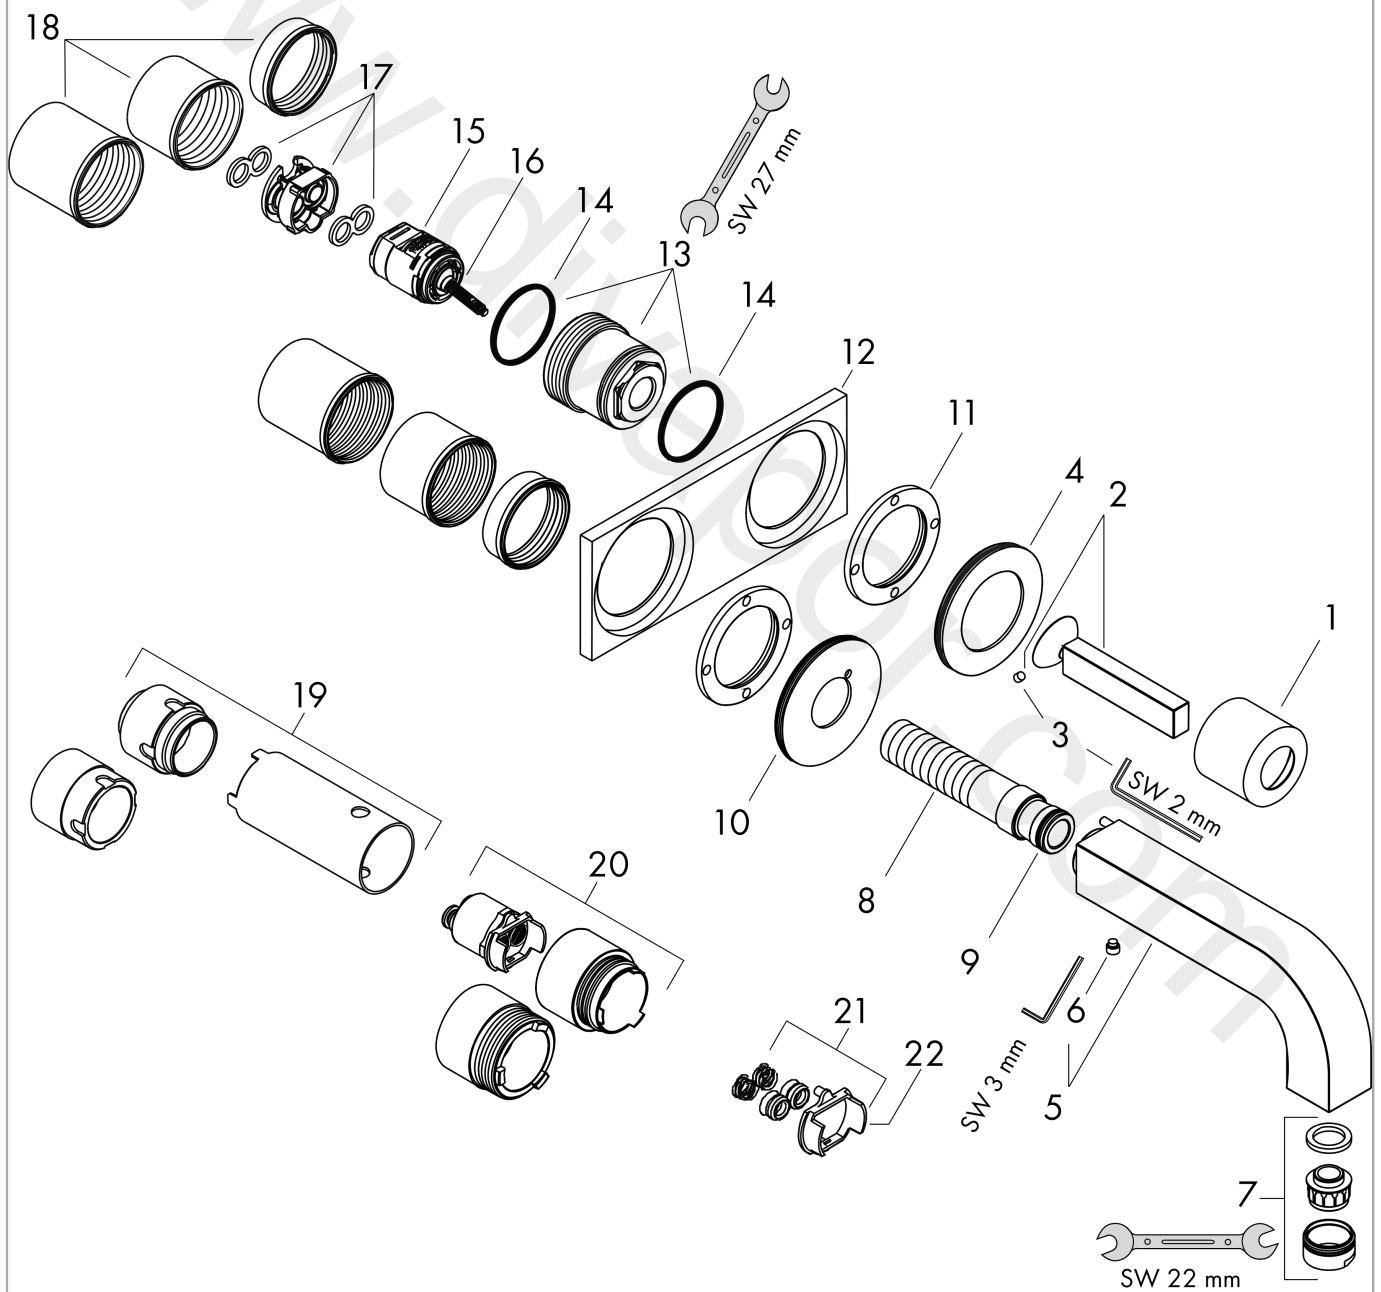

AXOR Citterio

Single lever basin mixer for concealed installation wall-mounted with pin handle, spout 220 mm and plate 2 ticks

Finish: **Chrome** Article Number: **39114009**

product features

- consists of: single lever basin mixer for concealed installation wall-mounted, waste set
- projection: 220 mm
- handle variant: pin handle
- spray type: normal spray
- maximum flow rate at 3 bar: 3,8 l/min
- ceramic cartridge
- non-closing waste set
- connection type: basic set
- connection dimension: DN15
- handle can be positioned on the right or left, depending on the basic set installation

Flowchart

AXOR Citterio

Single lever basin mixer for concealed installation wall-mounted with pin handle, spout 220 mm and plate 2 ticks

Finish: **Chrome** Article Number: **39114009**

Exploded Drawing

Year of production: >04/20

Pos.		Article Number	Price	PU
1	flange	96908000	£ 43,00	1
2	handle	39092000	£ 137,00	1
3	hollow set screw M4x6	97767000	£ 3,30	1
4	escutcheon for handle	96912000	£ 51,00	1
5	spout 220 mm	97239000	£ 585,00	1
6	hollow set screw M6x6	97660000	£ 3,30	1
7	aerator M24x1	98453000	£ 20,50	1
8	connecting thread G½	97228000	£ 51,00	1
9	O-ring 16x2,5	98134000	£ 3,30	1
10	escutcheon for spout	97695000	£ 64,00	1
11	nut	97601000	£ 20,50	1
12	escutcheon	96914000	£ 224,00	1
13	nut	95645000	£ 43,00	1
14	O-ring 34x2	98383000	£ 6,10	1
15	cartridge, assy	92930000	£ 64,00	1
16	O-ring 21,95x1,78	95169000	£ 3,30	1
17	adapter for cartridge	95644000	£ 16,10	1
18	fixing set	97971000	£ 43,00	1
19	extension set 25 mm for 13622180	31971000	£ 169,00	1
20	extension set for 38111180	38982000	£ 173,00	1
21	conversion kit	95643000	£ 43,00	1
22	adapter for cartridge	97280000	£ 6,10	1
a	concealed item	38111180	-	1
b	waste	50001000	£ 71,00	1
c	base body	13622180	£ 355,00	1
d	service tool for disassembling the handle	92124000	£ 137,00	1