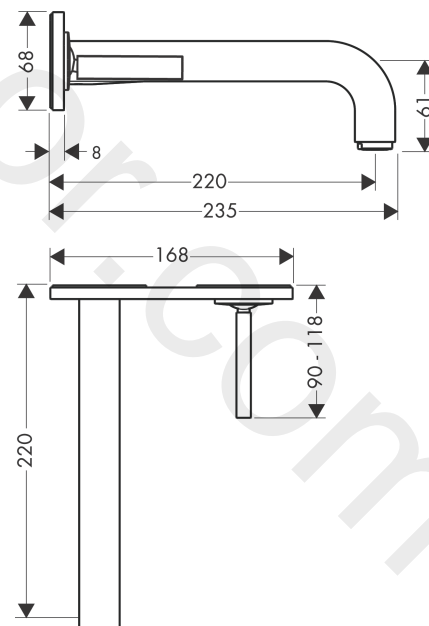

AXOR Citterio

Single lever basin mixer for concealed installation wall-mounted with pin handle, spout 220 mm and plate 2 ticks

Finish: **Chrome** Article Number: **39114009**

product features

- consists of: single lever basin mixer for concealed installation wall-mounted, waste set
- projection: 220 mm
- handle variant: pin handle
- spray type: normal spray
- maximum flow rate at 3 bar: 3,8 l/min
- ceramic cartridge
- non-closing waste set
- connection type: basic set
- connection dimension: DN15
- handle can be positioned on the right or left, depending on the basic set installation

Technology

Product image

Scale drawing

AXOR Citterio

Single lever basin mixer for concealed installation wall-mounted with pin handle, spout 220 mm and plate 2 ticks

Finish: **Chrome** Article Number: **39114009**

Flowchart

AXOR Citterio

Single lever basin mixer for concealed installation wall-mounted with pin handle, spout 220 mm and plate 2 ticks

Finish: **Chrome** Article Number: **39114009**

Exploded Drawing

Year of production: >04/20