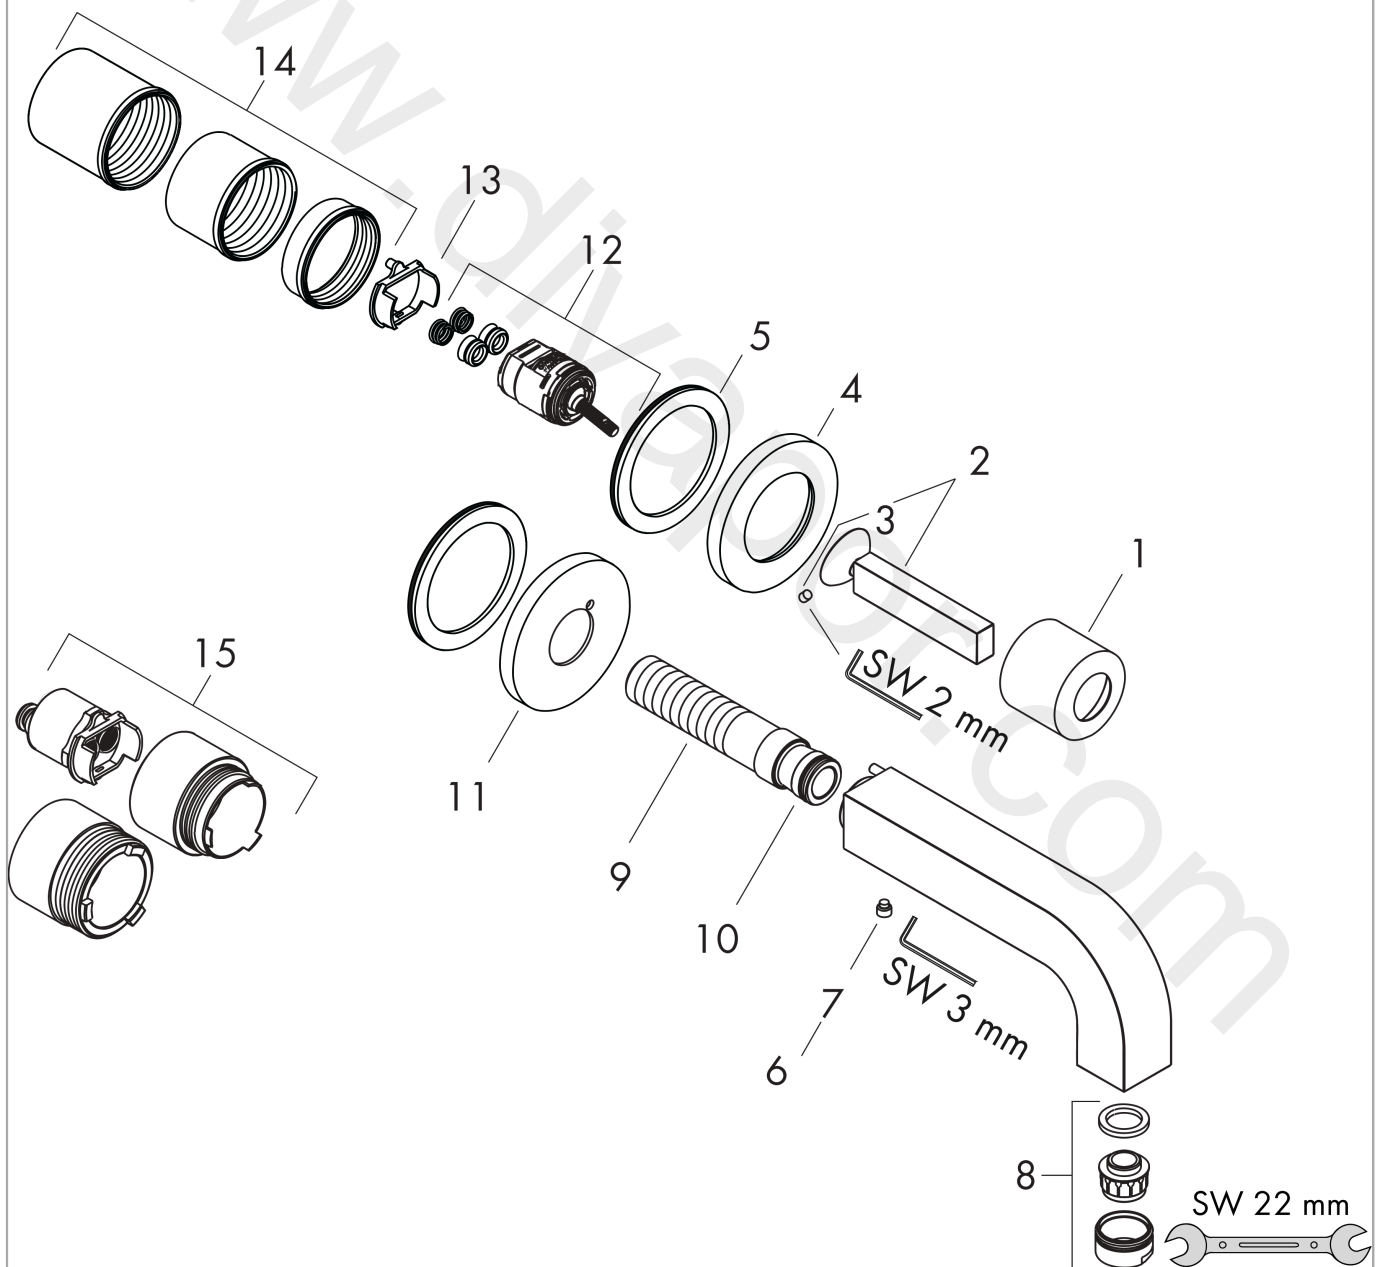

AXOR Citterio

Single lever basin mixer for concealed installation wall-mounted with pin handle, spout 160 mm and escutcheons

Surfaces: Article Number: 39113000

Exploded Drawing

Year of production: 07/05 - 12/09

AXOR Citterio

Single lever basin mixer for concealed installation wall-mounted with pin handle, spout 160 mm and escutcheons

Surfaces: Article Number: **39113000**

Spare part list

Year of production: **07/05 - 12/09**

Pos.		Article Number	Price	PU
1	flange	96908000	£ 43,00	1
2	handle	39092000	£ 137,00	1
3	hollow set screw M4x6	97767000	£ 3,30	1
4	escutcheon for handle	96909000	£ 79,00	1
5	washer	97600000	£ 13,30	1
6	spout 160 mm	97238000	£ 370,00	1
7	hollow set screw M6x6	97660000	£ 3,30	1
8	aerator M24x1 (7 l/min)	13085000	£ 13,30	1
9	connecting thread G½	97228000	£ 51,00	1
10	O-ring 16x2,5	98134000	£ 3,30	1
11	escutcheon	98720000	£ 79,00	1
12	cartridge, assy	96339000	£ 79,00	1
13	adapter for cartridge	97280000	£ 6,10	1
14	fixing set	97971000	£ 43,00	1
15	extension set for 38111180	38982000	£ 173,00	1
a	waste	50001000	£ 71,00	1
b	concealed item	38111180	-	1
c	conversion kit	95643000	£ 43,00	1
d	service tool for disassembling the handle	92124000	£ 137,00	1