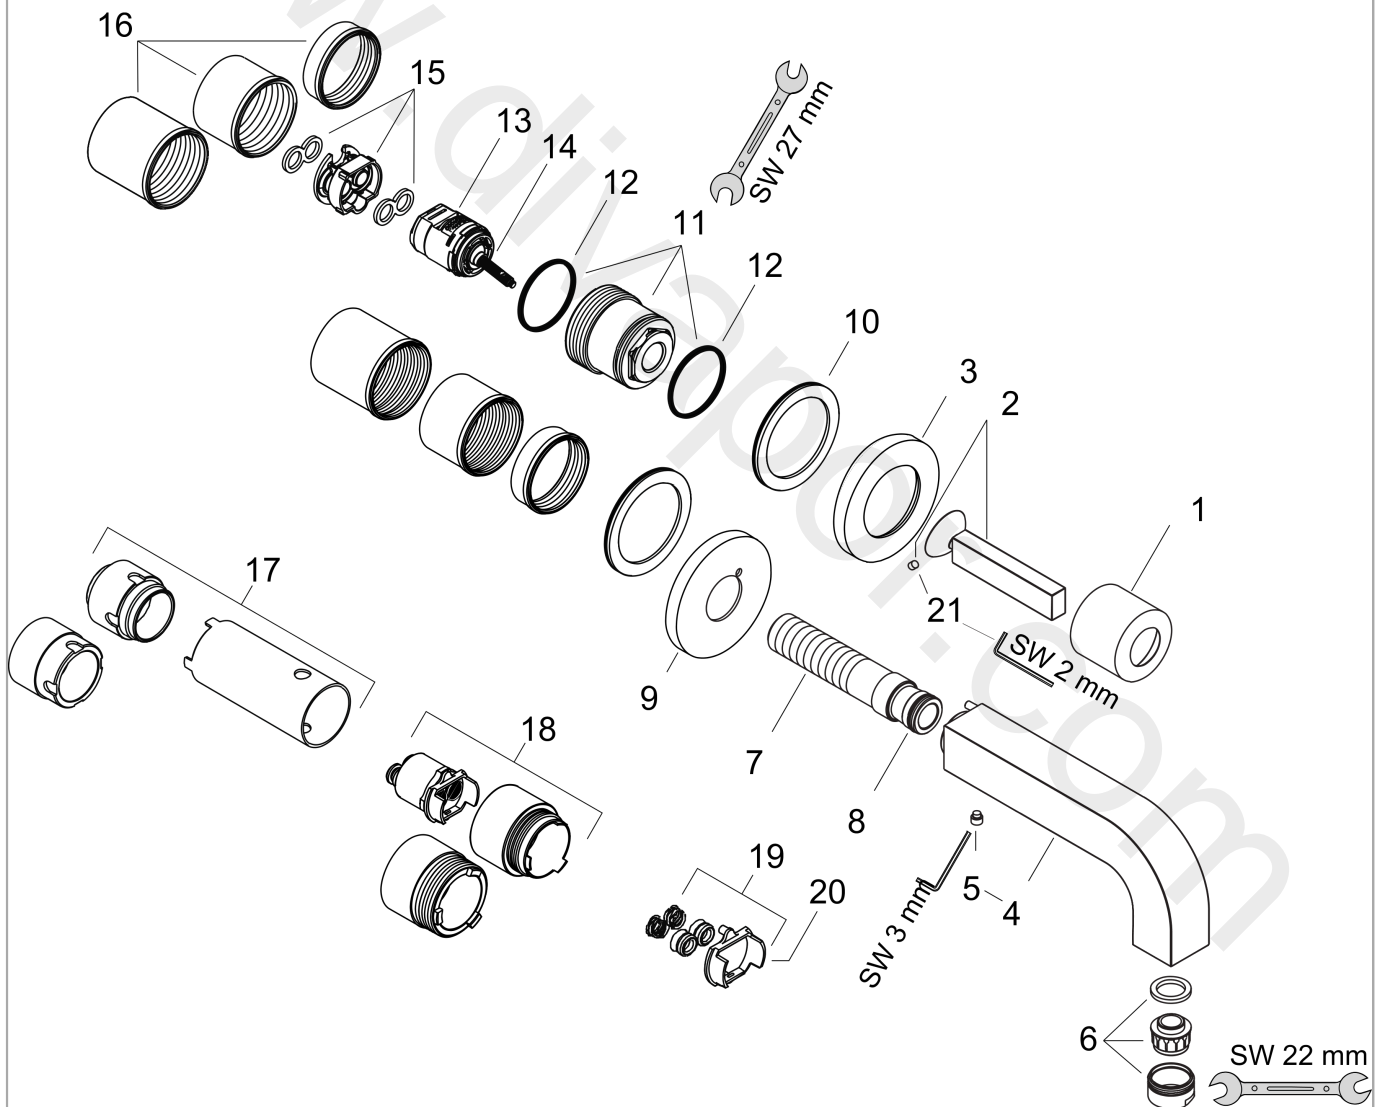

Installation examples

AXOR Citterio

Single lever basin mixer for concealed installation wall-mounted with pin handle, spout 160 mm and escutcheons

Finish: **Chrome** Article Number: **39113000**

Exploded Drawing

Year of production: >01/10

AXOR Citterio

Single lever basin mixer for concealed installation wall-mounted with pin handle, spout 160 mm and escutcheons

Finish: **Chrome** Article Number: **39113000**

Spare part list

Year of production: >01/10

Pos.		Article Number	Price	PU
1	flange	96908000	£ 43,00	1
2	handle	39092000	£ 137,00	1
3	escutcheon for handle	96909000	£ 79,00	1
4	spout 160 mm	97238000	£ 370,00	1
5	hollow set screw M6x6	97660000	£ 3,30	1
6	aerator M24x1 (5 l/min)	13185000	£ 22,30	1
7	connecting thread G½	97228000	£ 51,00	1
8	O-ring 16x2,5	98134000	£ 3,30	1
9	escutcheon	98720000	£ 79,00	1
10	washer	97600000	£ 13,30	1
11	nut	95645000	£ 43,00	1
12	O-ring 34x2	98383000	£ 6,10	1
13	cartridge, assy	96339000	£ 79,00	1
14	O-ring 21,95x1,78	95169000	£ 3,30	1
15	adapter for cartridge	95644000	£ 16,10	1
16	fixing set	97971000	£ 43,00	1
17	extension set 25 mm for 13622180	31971000	£ 169,00	1
18	extension set for 38111180	38982000	£ 173,00	1
19	conversion kit	95643000	£ 43,00	1
20	adapter for cartridge	97280000	£ 6,10	1
21	hollow set screw M4x6	97767000	£ 3,30	1
a	waste	50001000	£ 71,00	1
b	base body	13622180	£ 355,00	1
c	service tool for disassembling the handle	92124000	£ 137,00	1
d	adapter for exchanged connections	93561000	£ 275,00	1