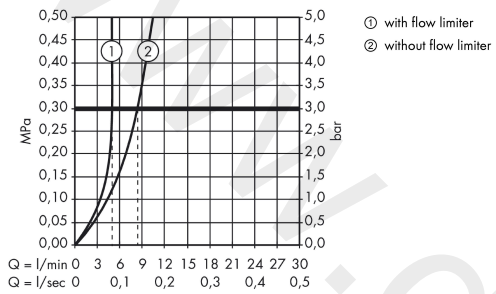

AXOR Citterio

Single lever basin mixer for concealed installation wall-mounted with pin handle, spout 160 mm and escutcheons

Finish: **Chrome** Article Number: **39113000**

Flowchart