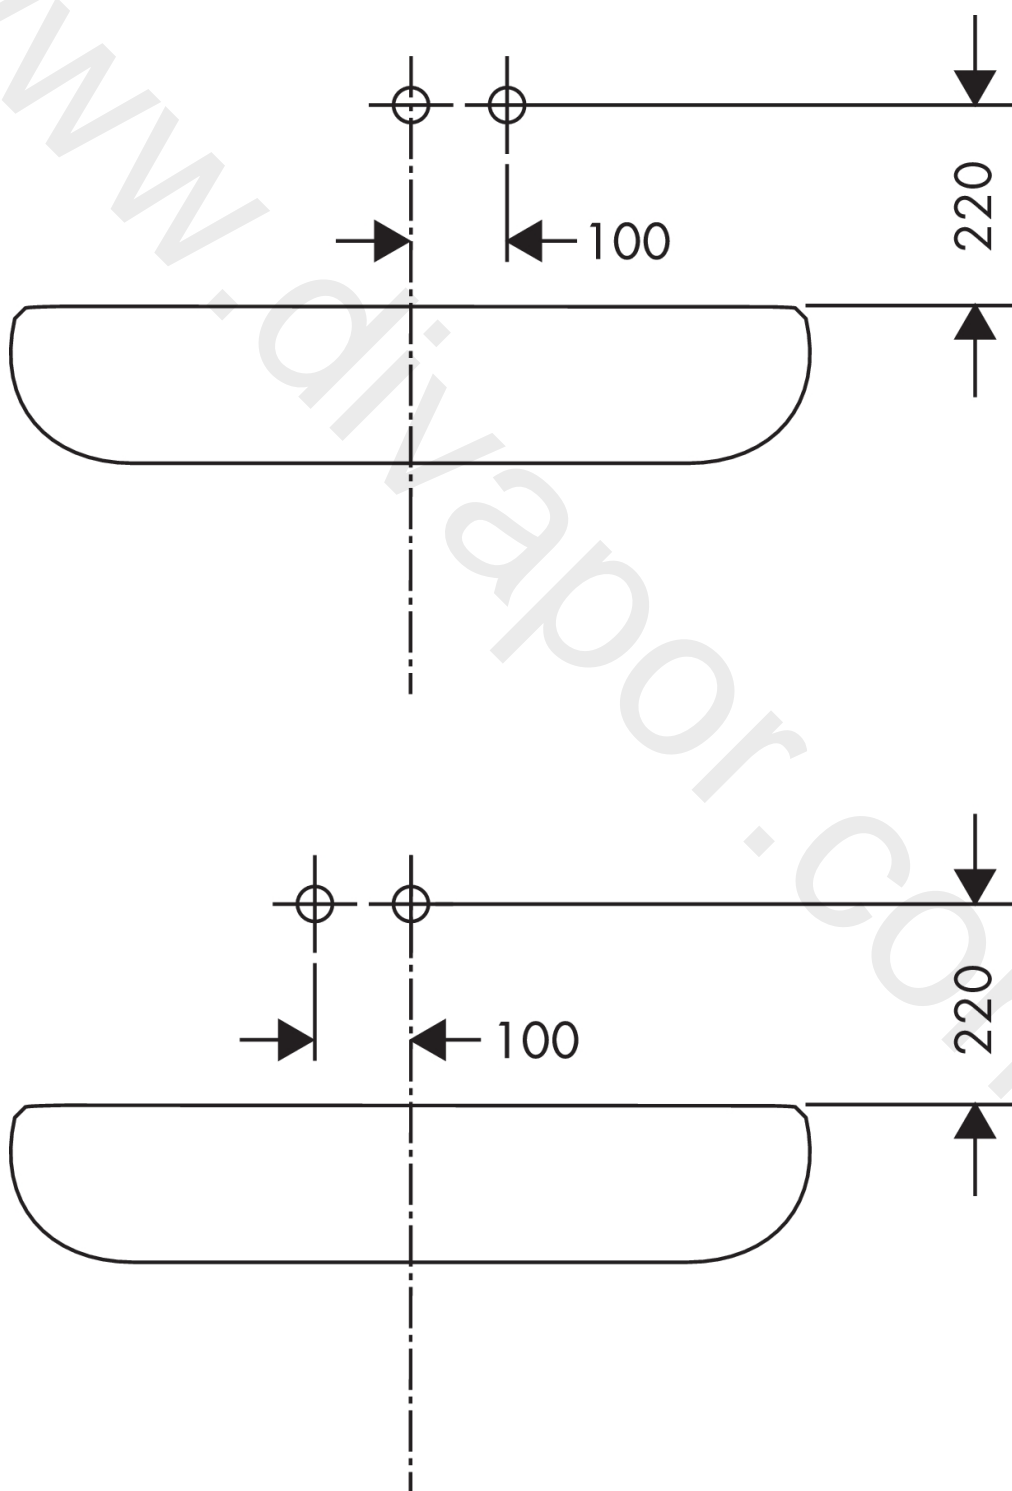

AXOR Citterio
Single lever basin mixer for concealed installation wall-mounted with pin handle, spout 160 mm and escutcheons
Finish: **Chrome** Article Number: **39113000**

Installation examples