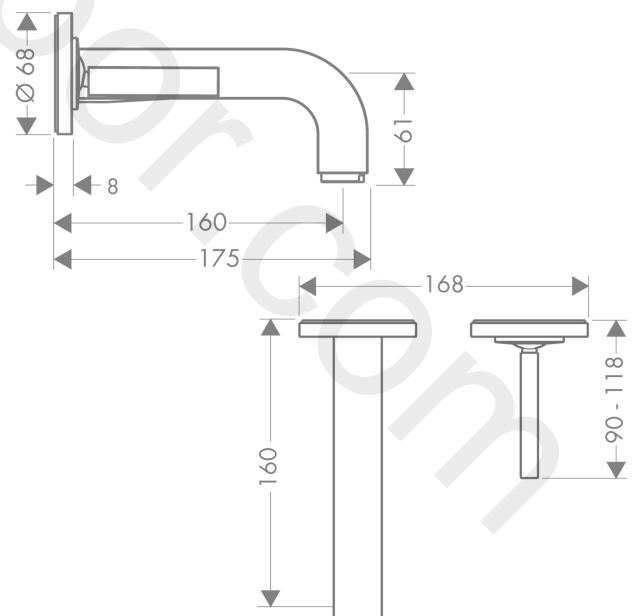

Scale drawing